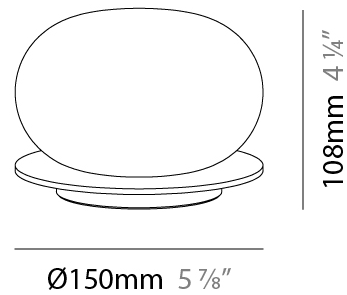

PROJECT	_____
TYPE	_____
SPECIFIER	_____
QUANTITY	_____
DATE	_____

KNOCK PORTABLE

D94058

base number

1. To build a product code in our configurator select the specify button on the base model # product page
2. To build a manual product code on this datasheet choose from the options listed below in blue font and add the suffix to the base model #

GENERAL

Series: Knock
Brand: Milan
Division: Design
Mounting Type: Portable
Mounting Location: Table
Subcategory: Ambient

PHYSICAL

Shape: Round
Diameter (mm): 150
Diameter (in): 5 7/8
Height (mm): 108
Height (in): 4 1/4
Light Distribution: Omnidirectional
Weight (kg): 0.45
Weight (lbs): 0.999
Diffuser: Glass - Opal
Holder Finish: MBQ
Accent Finish: ASH
Fixture Material: Metal / Wood

ELECTRICAL

Number of Lamps: 1
Lamp Type: LED Retrofit
Bulb Included: Bulb Not Included
Total Output Wattage (W): 4.8
Max. Wattage Per Lamp (W): 4.8
Lamp Base: G9
Input Voltage (V): 120

LED

OPTICAL

RATINGS AND CERTIFICATIONS

Certified By: CSA Certified to UL and CSA Standards
IP rating: IP20