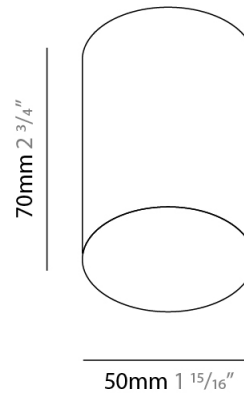

PROJECT
TYPE
SPECIFIER
QUANTITY
DATE

KONE SURFACE

D42016-

base number   Finish
Options

1. To build a product code in our configurator select the specify button on the base model # product page
2. To build a manual product code on this datasheet choose from the options listed below in blue font and add the suffix to the base model #

GENERAL

Series: Kone
Partner: Icone
Division: Design
Installation: Surface
Product Type: Ceiling Surface
Mounting Location: Ceiling
Light Distribution: Direct

PHYSICAL

Aperture Sizes - Downlights: 1"
Shape: Cylinder
Diameter (mm): 50
Diameter (in): 1 ¹⁵/₁₆
Height (mm): 70
Height (in): 2 ³/₄
Fixture Finish: WHI / TWH / WGF / BGL
Fixture Material: Aluminum

ELECTRICAL

Lamp Type: LED
Total Output Wattage (W): 4.5
Dimming: Electronic Low Voltage Dimming
Input Voltage (V): 120Vac Direct Line

LED

Color Temperature (°K): 3000
Nominal Lumen (lm): 350
CRI: >90 CRI
Lamp Life (hrs): 50000

OPTICAL

RATINGS AND CERTIFICATIONS

Certified By: Certified for North American Standards
IP rating: IP20