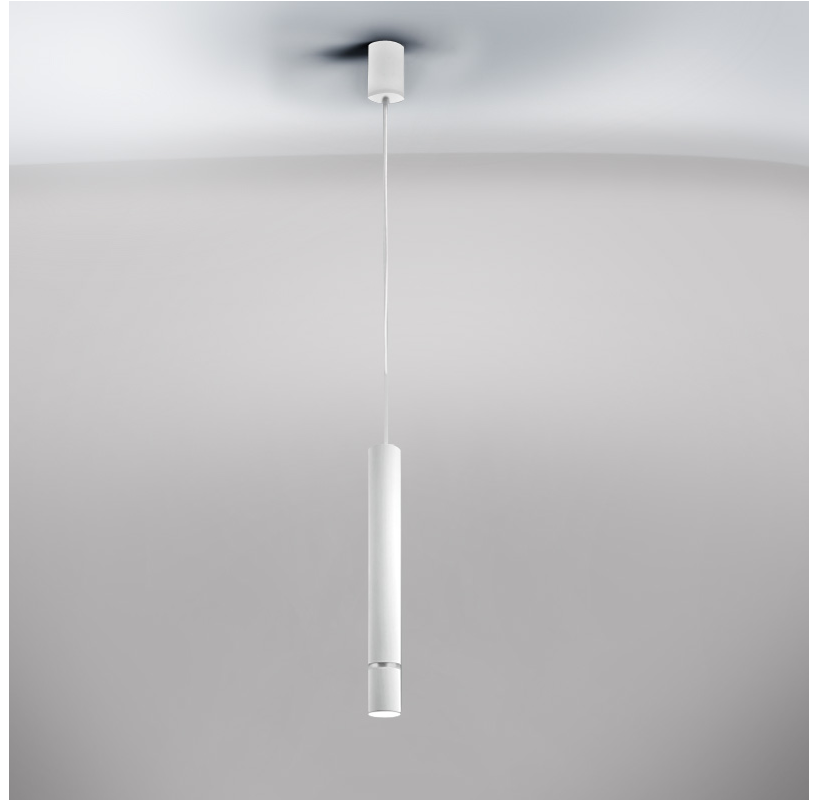

KONE SUSPENSION

D41025- : D41025-WHI

base number

1. To build a product code in our configurator select the specify button on the base model # product page
2. To build a manual product code on this datasheet choose from the options listed below in blue font and add the suffix to the base model #

GENERAL

Series: Kone
Partner: Icone
Division: Design
Installation: Suspension
Product Type: Pendant
Mounting Location: Ceiling
Light Distribution: Direct

PHYSICAL

Shape: Cylinder
Diameter (mm): 50
Diameter (in): 1 ¹⁵/₁₆
Height (mm): 420
Height (in): 16 ⁹/₁₆
Max. Overall Height (mm): 2500
Max. Overall Height (in): 98 ⁷/₁₆
Weight (kg): 2.5
Weight (lbs): 5.499
Holder Finish: White/White
Fixture Material: Aluminum

ELECTRICAL

Lamp Type: LED
Total Output Wattage (W): 4.5
Dimming: Electronic Low Voltage Dimming
Input Voltage (V): 120Vac Direct Line

LED

Color Temperature (°K): 3000
Nominal Lumen (lm): 350
CRI: >90 CRI
Lamp Life (hrs): 50000

OPTICAL

RATINGS AND CERTIFICATIONS

Certified By: CSA Certified to UL and CSA Standards
IP rating: IP20

PROJECT	
TYPE	
SPECIFIER	
QUANTITY	
DATE	

60mm 2 ³/₈"

80mm 3 ¹/₈"

Ø108mm 4 ¹/₄"

J-Box Cover Plate included

420mm 16 ⁹/₁₆"

50mm 1 ¹⁵/₁₆"