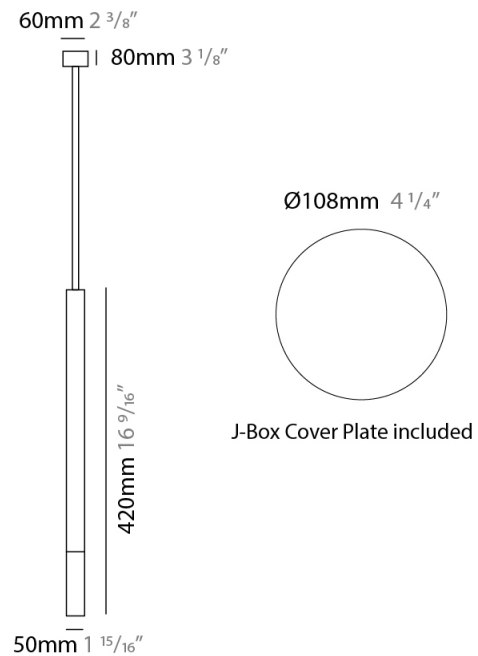

KONE SUSPENSION

D41025-

base number   Finish
Options

1. To build a product code in our configurator select the specify button on the base model # product page
2. To build a manual product code on this datasheet choose from the options listed below in blue font and add the suffix to the base model #

GENERAL

Series: Kone
Partner: Icone
Division: Design
Installation: Suspension
Product Type: Pendant
Mounting Location: Ceiling
Light Distribution: Direct

PHYSICAL

Shape: Cylinder
Diameter (mm): 50
Diameter (in): 1 ¹⁵/₁₆
Height (mm): 420
Height (in): 16 ⁹/₁₆
Max. Overall Height (mm): 2500
Max. Overall Height (in): 98 ⁷/₁₆
Fixture Finish: WHi / TWH
Fixture Material: Aluminum

ELECTRICAL

Lamp Type: LED
Total Output Wattage (W): 4.5
Dimming: Electronic Low Voltage Dimming
Input Voltage (V): 120Vac Direct Line

LED

Color Temperature (°K): 3000
Nominal Lumen (lm): 350
CRI: >90 CRI
Lamp Life (hrs): 50000

OPTICAL

RATINGS AND CERTIFICATIONS

Certified By: Certified for North American Standards
IP rating: IP20

PROJECT	_____
TYPE	_____
SPECIFIER	_____
QUANTITY	_____
DATE	_____