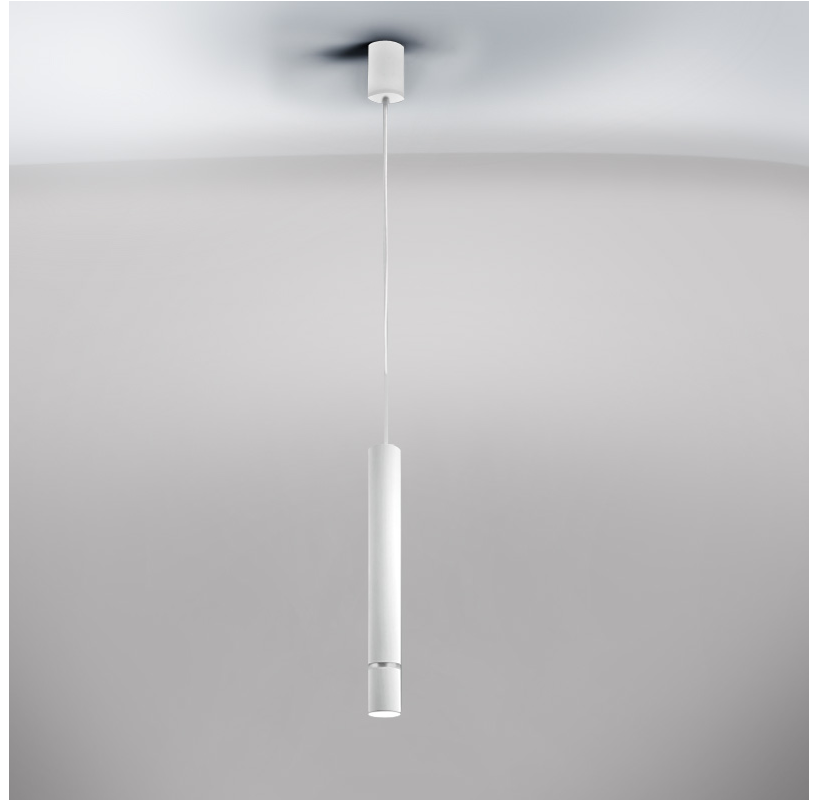

PROJECT	
TYPE	
SPECIFIER	
QUANTITY	
DATE	

KONE SUSPENSION

D41025- : D41025-WHI

base number

1. To build a product code in our configurator select the specify button on the base model # product page
2. To build a manual product code on this datasheet choose from the options listed below in blue font and add the suffix to the base model #

GENERAL

Series: Kone
Partner: Icone
Division: Design
Installation: Suspension
Product Type: Pendant
Mounting Location: Ceiling
Light Distribution: Direct

PHYSICAL

Shape: Cylinder
Diameter (mm): 50
Diameter (in): 1 ¹⁵/₁₆
Height (mm): 420
Height (in): 16 ⁹/₁₆
Max. Overall Height (mm): 2500
Max. Overall Height (in): 98 ⁷/₁₆
Weight (kg): 2.5
Weight (lbs): 5.499
Holder Finish: White/White
Fixture Material: Aluminum

ELECTRICAL

Lamp Type: LED
Total Output Wattage (W): 4.5
Dimming: Electronic Low Voltage Dimming
Input Voltage (V): 120Vac Direct Line

LED

Color Temperature (°K): 3000
Nominal Lumen (lm): 350
CRI: >90 CRI
Lamp Life (hrs): 50000

OPTICAL

RATINGS AND CERTIFICATIONS

Certified By: CSA Certified to UL and CSA Standards
IP rating: IP20