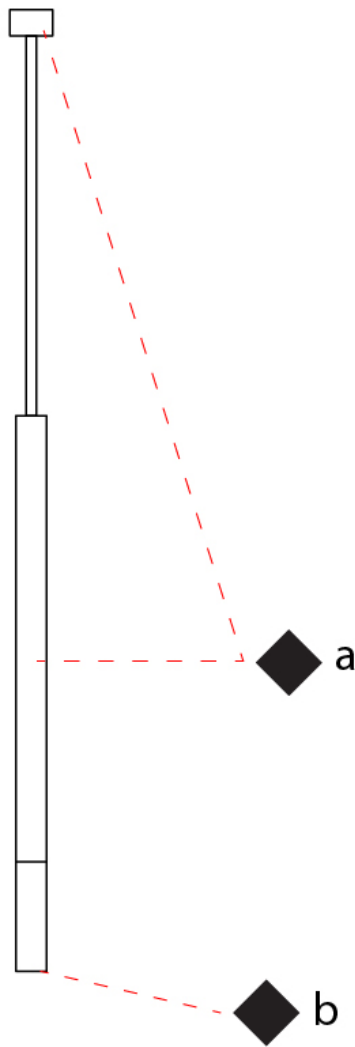

KONE SUSPENSION

D41025-

PROJECT

TYPE

SPECIFIER

QUANTITY

DATE

D