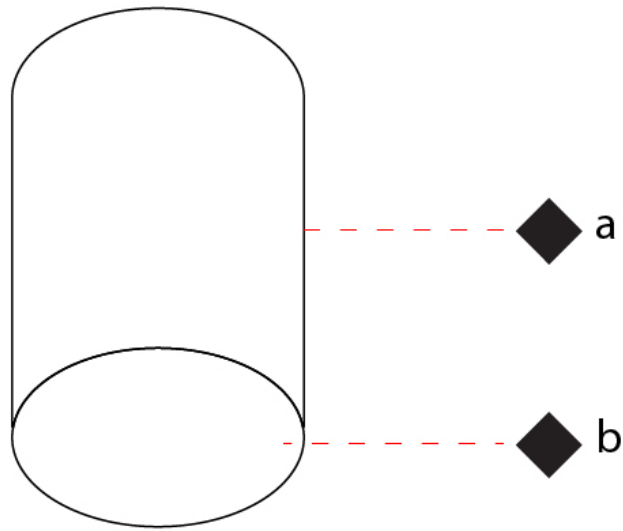

D42016-

PROJECT

TYPE

SPECIFIER

QUANTITY

DATE

D