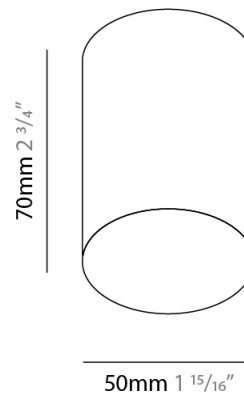

PROJECT
TYPE
SPECIFIER
QUANTITY
DATE

KONE SURFACE

D42016-

base number   Finish
Options

1. To build a product code in our configurator select the specify button on the base model # product page
2. To build a manual product code on this datasheet choose from the options listed below in blue font and add the suffix to the base model #

GENERAL

Series: Kone
Partner: Icone
Division: Design
Installation: Surface
Product Type: Ceiling Surface
Mounting Location: Ceiling
Light Distribution: Direct

PHYSICAL

Aperture Sizes - Downlights: 1"
Shape: Cylinder
Diameter (mm): 50
Diameter (in): 1 ¹⁵/₁₆
Height (mm): 70
Height (in): 2 ³/₄
Fixture Finish: WHI / TWH / WGF / BGL
Fixture Material: Aluminum

ELECTRICAL

Lamp Type: LED
Total Output Wattage (W): 4.5
Dimming: Electronic Low Voltage Dimming
Input Voltage (V): 120Vac Direct Line

LED

Color Temperature (°K): 3000
Nominal Lumen (lm): 350
CRI: >90 CRI
Lamp Life (hrs): 50000

OPTICAL

RATINGS AND CERTIFICATIONS

Certified By: Certified for North American Standards
IP rating: IP20