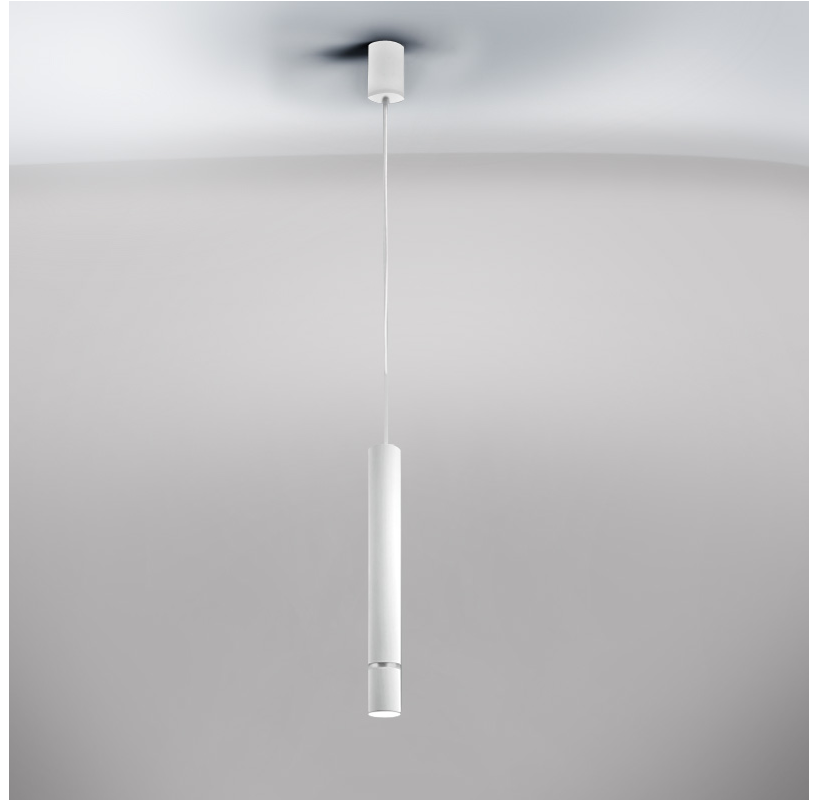

KONE SUSPENSION

D41025- : D41025-WHI

base number

1. To build a product code in our configurator select the specify button on the base model # product page
2. To build a manual product code on this datasheet choose from the options listed below in blue font and add the suffix to the base model #

GENERAL

Series: Kone
Partner: Icone
Division: Design
Installation: Suspension
Product Type: Pendant
Mounting Location: Ceiling
Light Distribution: Direct

PHYSICAL

Shape: Cylinder
Diameter (mm): 50
Diameter (in): 1 ¹⁵/₁₆
Height (mm): 420
Height (in): 16 ⁹/₁₆
Max. Overall Height (mm): 2500
Max. Overall Height (in): 98 ⁷/₁₆
Weight (kg): 2.5
Weight (lbs): 5.499
Holder Finish: White/White
Fixture Material: Aluminum

ELECTRICAL

Lamp Type: LED
Total Output Wattage (W): 4.5
Dimming: Electronic Low Voltage Dimming
Input Voltage (V): 120Vac Direct Line

LED

Color Temperature (°K): 3000
Nominal Lumen (lm): 350
CRI: >90 CRI
Lamp Life (hrs): 50000

OPTICAL

RATINGS AND CERTIFICATIONS

Certified By: CSA Certified to UL and CSA Standards
IP rating: IP20

PROJECT	
TYPE	
SPECIFIER	
QUANTITY	
DATE