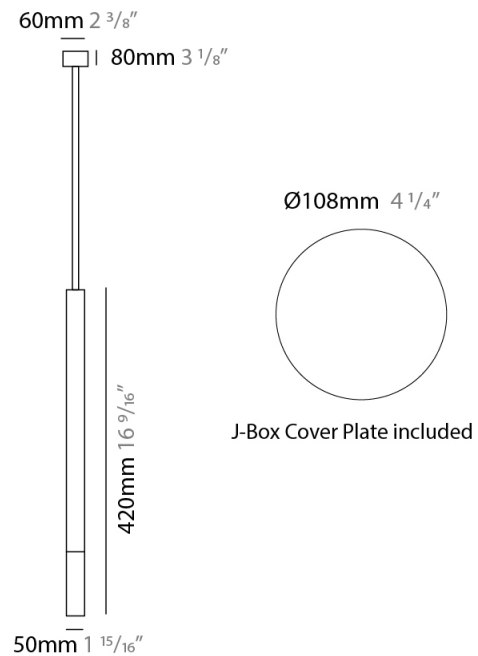

KONE SUSPENSION

D41025-

base number   Finish
Options

1. To build a product code in our configurator select the specify button on the base model # product page
2. To build a manual product code on this datasheet choose from the options listed below in blue font and add the suffix to the base model #

GENERAL

Series: Kone
Partner: Icone
Division: Design
Installation: Suspension
Product Type: Pendant
Mounting Location: Ceiling
Light Distribution: Direct

PHYSICAL

Shape: Cylinder
Diameter (mm): 50
Diameter (in): 1 ¹⁵/₁₆
Height (mm): 420
Height (in): 16 ⁹/₁₆
Max. Overall Height (mm): 2500
Max. Overall Height (in): 98 ⁷/₁₆
Fixture Finish: WHI / TWH
Fixture Material: Aluminum

ELECTRICAL

Lamp Type: LED
Total Output Wattage (W): 4.5
Dimming: Electronic Low Voltage Dimming
Input Voltage (V): 120Vac Direct Line

LED

Color Temperature (°K): 3000
Nominal Lumen (lm): 350
CRI: >90 CRI
Lamp Life (hrs): 50000

OPTICAL

RATINGS AND CERTIFICATIONS

Certified By: Certified for North American Standards
IP rating: IP20

PROJECT	_____
TYPE	_____
SPECIFIER	_____
QUANTITY	_____
DATE	_____