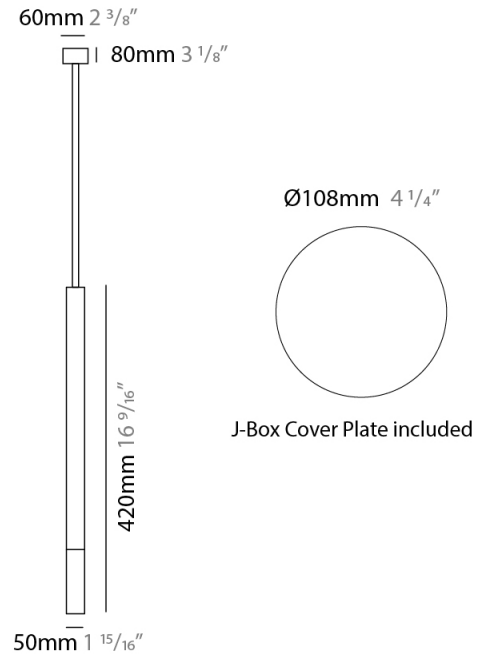

KONE SUSPENSION

D41025- : D41025-WHI

base number

1. To build a product code in our configurator select the specify button on the base model # product page
2. To build a manual product code on this datasheet choose from the options listed below in blue font and add the suffix to the base model #

GENERAL

Series: Kone
Partner: Icone
Division: Design
Installation: Suspension
Product Type: Pendant
Mounting Location: Ceiling
Light Distribution: Direct

PHYSICAL

Shape: Cylinder
Diameter (mm): 50
Diameter (in): 1 ¹⁵/₁₆
Height (mm): 420
Height (in): 16 ⁹/₁₆
Max. Overall Height (mm): 2500
Max. Overall Height (in): 98 ⁷/₁₆
Weight (kg): 2.5
Weight (lbs): 5.499
Holder Finish: White/White
Fixture Material: Aluminum

ELECTRICAL

Lamp Type: LED
Total Output Wattage (W): 4.5
Dimming: Electronic Low Voltage Dimming
Input Voltage (V): 120Vac Direct Line

LED

Color Temperature (°K): 3000
Nominal Lumen (lm): 350
CRI: >90 CRI
Lamp Life (hrs): 50000

OPTICAL

RATINGS AND CERTIFICATIONS

Certified By: CSA Certified to UL and CSA Standards
IP rating: IP20

PROJECT	
TYPE	
SPECIFIER	
QUANTITY	
DATE