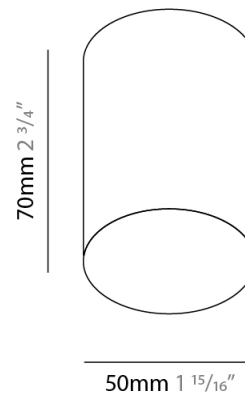

PROJECT
TYPE
SPECIFIER
QUANTITY
DATE

KONE SURFACE

D42016-

base number   Finish
Options

1. To build a product code in our configurator select the specify button on the base model # product page
2. To build a manual product code on this datasheet choose from the options listed below in blue font and add the suffix to the base model #

GENERAL

Series: Kone
Brand: Icone
Division: Design
Mounting Type: Surface
Mounting Location: Ceiling
Subcategory: Spots

PHYSICAL

Shape: Cylinder
Diameter (mm): 50
Diameter (in): 1 ¹⁵/₁₆
Height (mm): 70
Height (in): 2 ³/₄
Light Distribution: Direct
Fixture Finish: WHI / TIM_WHI / BAL_WHI / TIM_SLF / CHO_GLF
Fixture Material: Aluminum

ELECTRICAL

Lamp Type: LED
Total Output Wattage (W): 4.5
Dimming: Electronic Low Voltage Dimming
Input Voltage (V): 120Vac Direct Line

LED

Color Temperature (°K): 3000
Nominal Lumen (lm): 350
CRI: >90 CRI
Lamp Life (hrs): 50000

OPTICAL

RATINGS AND CERTIFICATIONS

Certified By: Certified for North American Standards
IP rating: IP20