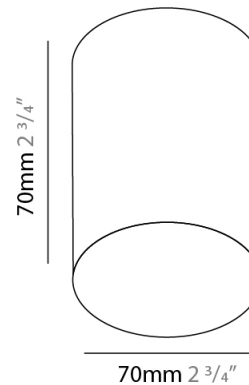

PROJECT	_____
TYPE	_____
SPECIFIER	_____
QUANTITY	_____
DATE	_____

KONE SURFACE

D42017-

base number   Finish
Options

1. To build a product code in our configurator select the specify button on the base model # product page
2. To build a manual product code on this datasheet choose from the options listed below in blue font and add the suffix to the base model #

GENERAL

Series: Kone _____
Brand: Icone _____
Division: Design _____
Mounting Type: Surface _____
Mounting Location: Ceiling _____
Subcategory: Spots _____

PHYSICAL

Shape: Cylinder _____
Diameter (mm): 70 _____
Diameter (in): 2 ¾ _____
Height (mm): 70 _____
Height (in): 2 ¾ _____
Light Distribution: Direct _____
Fixture Finish: WHI / TIM_WHI / BAL_WHI / TIM_SLF / CHO_GLF _____
Fixture Material: Aluminum _____

ELECTRICAL

Lamp Type: LED _____
Total Output Wattage (W): 10 _____
Dimming: Electronic Low Voltage Dimming _____
Input Voltage (V): 120Vac Direct Line _____

LED

Color Temperature (°K): 3000 _____
Nominal Lumen (lm): 700 _____
CRI: >90 CRI _____
Lamp Life (hrs): 50000 _____

OPTICAL

RATINGS AND CERTIFICATIONS

Certified By: Certified for North American Standards _____
IP rating: IP20 _____