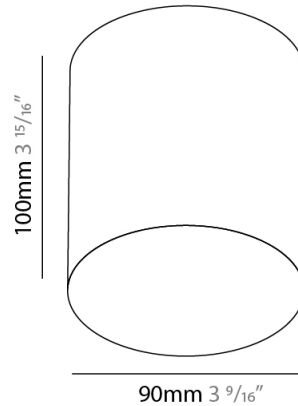

PROJECT	_____
TYPE	_____
SPECIFIER	_____
QUANTITY	_____
DATE	_____

KONE SURFACE

D42018-

base number   Finish
Options

1. To build a product code in our configurator select the specify button on the base model # product page
2. To build a manual product code on this datasheet choose from the options listed below in blue font and add the suffix to the base model #

GENERAL

Series: Kone
Brand: Icone
Division: Design
Mounting Type: Surface
Mounting Location: Ceiling
Subcategory: Spots

PHYSICAL

Shape: Cylinder
Diameter (mm): 90
Diameter (in): 3 ⁹/₁₆
Height (mm): 100
Height (in): 3 ¹⁵/₁₆
Light Distribution: Direct
Fixture Finish: WHI / TIM_WHI / BAL_WHI / TIM_SLF / CHO_GLF
Fixture Material: Aluminum

ELECTRICAL

Lamp Type: LED
Total Output Wattage (W): 17
Dimming: Electronic Low Voltage Dimming
Input Voltage (V): 120Vac Direct Line

LED

Color Temperature (°K): 3000
Nominal Lumen (lm): 1300
CRI: >90 CRI
Lamp Life (hrs): 50000

OPTICAL

RATINGS AND CERTIFICATIONS

Certified By: Certified for North American Standards
IP rating: IP20