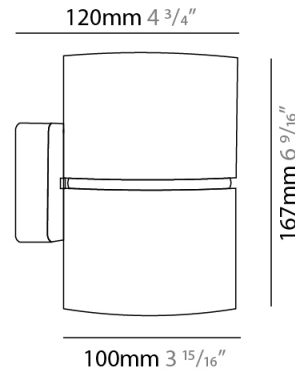

PROJECT	
TYPE	
SPECIFIER	
QUANTITY	
DATE	

KONE SURFACE

D43010-

base number   Finish
Options

1. To build a product code in our configurator select the specify button on the base model # product page
2. To build a manual product code on this datasheet choose from the options listed below in blue font and add the suffix to the base model #

GENERAL

Series: Kone
Brand: Icone
Division: Design
Mounting Type: Surface
Mounting Location: Wall
Subcategory: Spots

PHYSICAL

Shape: Cylinder
Diameter (mm): 100
Diameter (in): 3 ¹⁵/₁₆
Height (mm): 168
Height (in): 6 ⁵/₈
Extension (mm): 120
Extension (in): 4 ³/₄
Light Distribution: Direct / Indirect
Fixture Finish: WHI / TIM_WHI / BAL_WHI
Fixture Material: Aluminum

ELECTRICAL

Lamp Type: LED
Total Output Wattage (W): 35
Dimming: Electronic Low Voltage Dimming
Input Voltage (V): 120Vac Direct Line

LED

Color Temperature (°K): 3000
Nominal Lumen (lm): 2800
CRI: >90 CRI
Lamp Life (hrs): 50000

OPTICAL

RATINGS AND CERTIFICATIONS

Certified By: Certified for North American Standards
IP rating: IP20