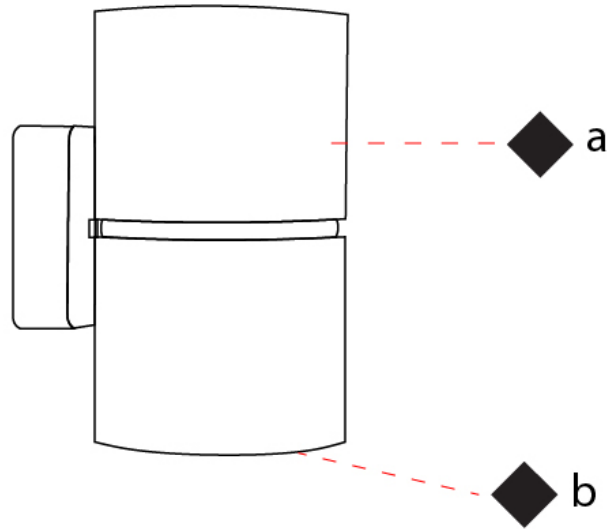

KONE SURFACE

D43010-

PROJECT

TYPE

SPECIFIER

QUANTITY

DATE

D