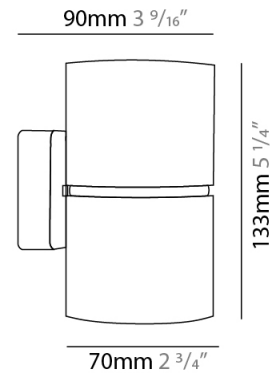

PROJECT	
TYPE	
SPECIFIER	
QUANTITY	
DATE	

KONE SURFACE

D43037-

base number   Finish
Options

1. To build a product code in our configurator select the specify button on the base model # product page
2. To build a manual product code on this datasheet choose from the options listed below in blue font and add the suffix to the base model #

GENERAL

Series: Kone
Brand: Icone
Division: Design
Mounting Type: Surface
Mounting Location: Wall
Subcategory: Spots

PHYSICAL

Shape: Cylinder
Diameter (mm): 70
Diameter (in): 2 3/4
Height (mm): 133
Height (in): 5 1/4
Light Distribution: Direct / Indirect
Fixture Finish: WHI / TIM_WHI / BAL_WHI
Fixture Material: Aluminum

ELECTRICAL

Lamp Type: LED
Total Output Wattage (W): 17
Dimming: Electronic Low Voltage Dimming
Input Voltage (V): 120Vac Direct Line

LED

Color Temperature (°K): 3000
Nominal Lumen (lm): 1400
CRI: >90 CRI
Lamp Life (hrs): 50000

OPTICAL

RATINGS AND CERTIFICATIONS

Certified By: Certified for North American Standards
IP rating: IP20