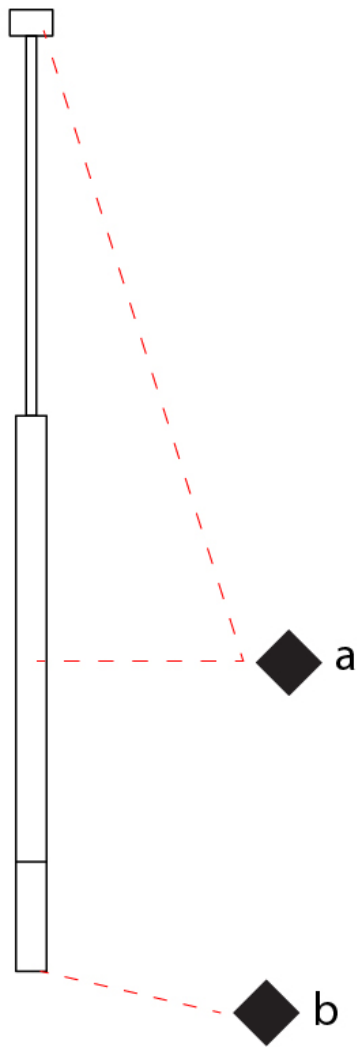

KONE SUSPENSION

D41025- : D41025-WHI

PROJECT _____

TYPE _____

SPECIFIER _____

QUANTITY _____

DATE _____

D