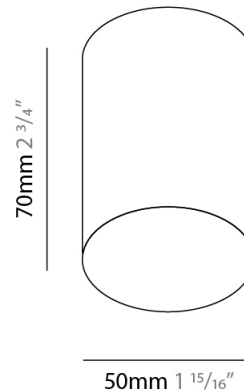

PROJECT
TYPE
SPECIFIER
QUANTITY
DATE

KONE SURFACE

D42016-

base number   Finish
Options

1. To build a product code in our configurator select the specify button on the base model # product page
2. To build a manual product code on this datasheet choose from the options listed below in blue font and add the suffix to the base model #

GENERAL

Series: Kone
Partner: Icone
Division: Design
Installation: Surface
Product Type: Ceiling Surface
Mounting Location: Ceiling
Light Distribution: Direct

PHYSICAL

Aperture Sizes - Downlights: 1"
Shape: Cylinder
Diameter (mm): 50
Diameter (in): 1 ¹⁵/₁₆
Height (mm): 70
Height (in): 2 ³/₄
Fixture Finish: WHI / TWH / WGF / BGL
Fixture Material: Aluminum

ELECTRICAL

Lamp Type: LED
Total Output Wattage (W): 4.5
Dimming: Electronic Low Voltage Dimming
Input Voltage (V): 120Vac Direct Line

LED

Color Temperature (°K): 3000
Nominal Lumen (lm): 350
CRI: >90 CRI
Lamp Life (hrs): 50000

OPTICAL

RATINGS AND CERTIFICATIONS

Certified By: Certified for North American Standards
IP rating: IP20