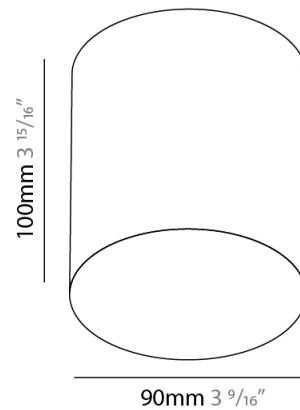

PROJECT
TYPE
SPECIFIER
QUANTITY
DATE

KONE SURFACE

D42018- : D42018-WHI

base number

1. To build a product code in our configurator select the specify button on the base model # product page
2. To build a manual product code on this datasheet choose from the options listed below in blue font and add the suffix to the base model #

GENERAL

Series: Kone
Partner: Icone
Division: Design
Installation: Surface
Product Type: Ceiling Surface
Mounting Location: Ceiling
Light Distribution: Direct

PHYSICAL

Shape: Cylinder
Diameter (mm): 90
Diameter (in): 3 ⁹/₁₆
Height (mm): 100
Height (in): 3 ¹⁵/₁₆
Weight (kg): 2.3
Weight (lbs): 4.999
Fixture Finish: WHI
Fixture Material: Aluminum

ELECTRICAL

Lamp Type: LED
Total Output Wattage (W): 17
Input Voltage (V): 120Vac Direct Line

LED

Color Temperature (°K): 3000
Nominal Lumen (lm): 1300
CRI: >90 CRI
Lamp Life (hrs): 50000

OPTICAL

RATINGS AND CERTIFICATIONS

Certified By: CSA Certified to UL and CSA Standards
IP rating: IP20