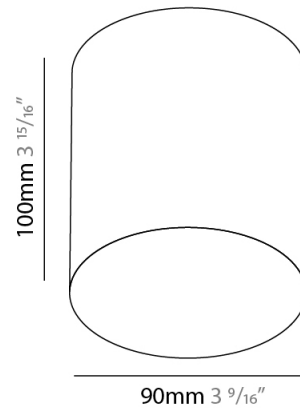

KONE SURFACE

D42018-

base number   Finish
Options

PROJECT	_____
TYPE	_____
SPECIFIER	_____
QUANTITY	_____
DATE	_____

1. To build a product code in our configurator select the specify button on the base model # product page
2. To build a manual product code on this datasheet choose from the options listed below in blue font and add the suffix to the base model #

GENERAL

Series: Kone _____
Partner: Icone _____
Division: Design _____
Installation: Surface _____
Product Type: Ceiling Surface _____
Mounting Location: Ceiling _____
Light Distribution: Direct _____

PHYSICAL

Aperture Sizes - Downlights: 3" _____
Shape: Cylinder _____
Diameter (mm): 90 _____
Diameter (in): 3 ⁹/₁₆ _____
Height (mm): 100 _____
Height (in): 3 ¹⁵/₁₆ _____
Fixture Finish: WHI / TWH / WGF / BGL _____
Fixture Material: Aluminum _____

ELECTRICAL

Lamp Type: LED _____
Total Output Wattage (W): 17 _____
Dimming: Electronic Low Voltage Dimming _____
Input Voltage (V): 120Vac Direct Line _____

LED

Color Temperature (°K): 3000 _____
Nominal Lumen (lm): 1300 _____
CRI: >90 CRI _____
Lamp Life (hrs): 50000 _____

OPTICAL

RATINGS AND CERTIFICATIONS

Certified By: Certified for North American Standards _____
IP rating: IP20 _____