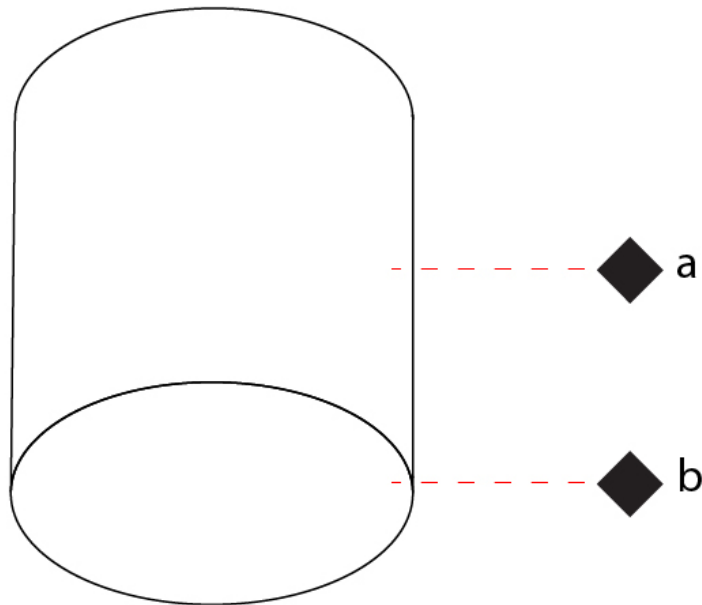

KONE SURFACE

D42018- : D42018-WHI

PROJECT

TYPE

SPECIFIER

QUANTITY

DATE

D