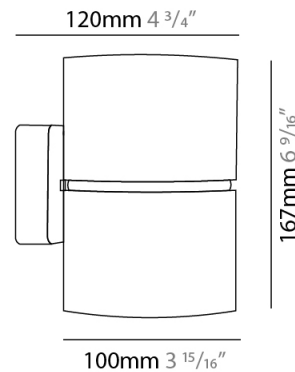

KONE SURFACE

D43010-

base number   Finish
Options

1. To build a product code in our configurator select the specify button on the base model # product page
2. To build a manual product code on this datasheet choose from the options listed below in blue font and add the suffix to the base model #

GENERAL

Series: Kone
Partner: Icone
Division: Design
Installation: Surface
Product Type: Wall Surface
Mounting Location: Wall
Light Distribution: Direct / Indirect

PHYSICAL

Shape: Cylinder
Diameter (mm): 100
Diameter (in): 3 ¹⁵/₁₆
Height (mm): 168
Height (in): 6 ⁵/₈
Extension (mm): 120
Extension (in): 4 ³/₄
Fixture Finish: WHi / TWH
Fixture Material: Aluminum

ELECTRICAL

Lamp Type: LED
Total Output Wattage (W): 35
Dimming: Electronic Low Voltage Dimming
Input Voltage (V): 120Vac Direct Line

LED

Color Temperature (°K): 3000
Nominal Lumen (lm): 2800
CRI: >90 CRI
Lamp Life (hrs): 50000

OPTICAL

RATINGS AND CERTIFICATIONS

Certified By: Certified for North American Standards
IP rating: IP20

PROJECT	_____
TYPE	_____
SPECIFIER	_____
QUANTITY	_____
DATE	_____