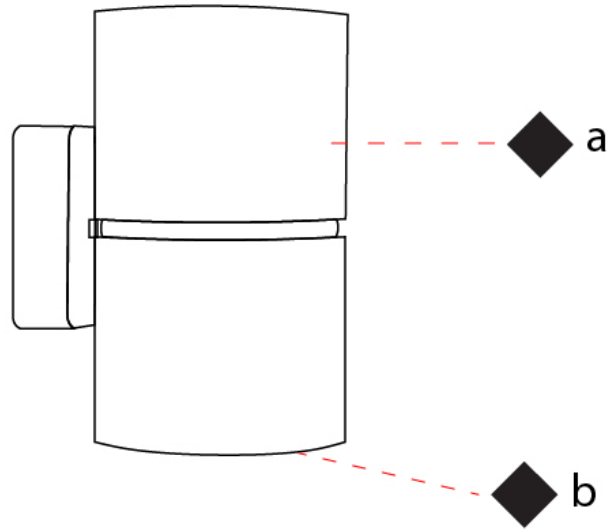

KONE SURFACE

D43037-

PROJECT

TYPE

SPECIFIER

QUANTITY

DATE

D