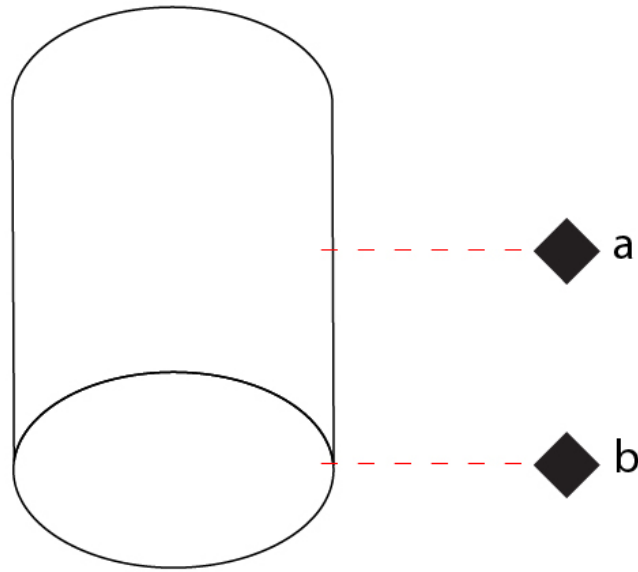

KONE SURFACE

D42017-

PROJECT

TYPE

SPECIFIER

QUANTITY

DATE