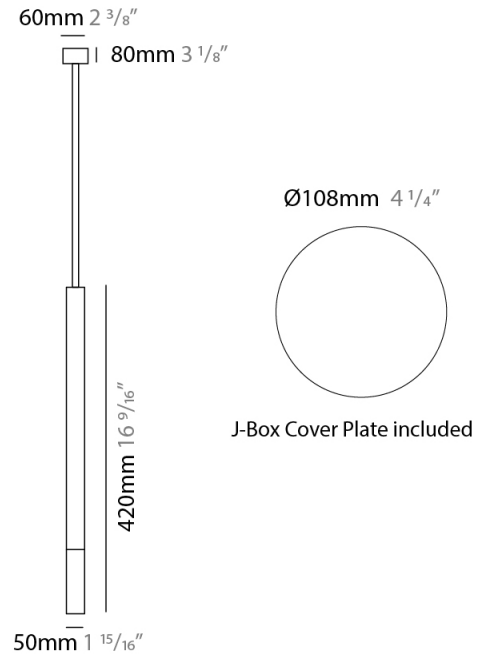

PROJECT	
TYPE	
SPECIFIER	
QUANTITY	
DATE	

KONE SUSPENSION

D41025- : D41025-WHI

base number

1. To build a product code in our configurator select the specify button on the base model # product page
2. To build a manual product code on this datasheet choose from the options listed below in blue font and add the suffix to the base model #

GENERAL

Series: Kone
Partner: Icone
Division: Design
Installation: Suspension
Product Type: Pendant
Mounting Location: Ceiling
Light Distribution: Direct

PHYSICAL

Shape: Cylinder
Diameter (mm): 50
Diameter (in): 1 ¹⁵/₁₆
Height (mm): 420
Height (in): 16 ⁹/₁₆
Max. Overall Height (mm): 2500
Max. Overall Height (in): 98 ⁷/₁₆
Weight (kg): 2.5
Weight (lbs): 5.499
Holder Finish: White/White
Fixture Material: Aluminum

ELECTRICAL

Lamp Type: LED
Total Output Wattage (W): 4.5
Dimming: Electronic Low Voltage Dimming
Input Voltage (V): 120Vac Direct Line

LED

Color Temperature (°K): 3000
Nominal Lumen (lm): 350
CRI: >90 CRI
Lamp Life (hrs): 50000

OPTICAL

RATINGS AND CERTIFICATIONS

Certified By: CSA Certified to UL and CSA Standards
IP rating: IP20