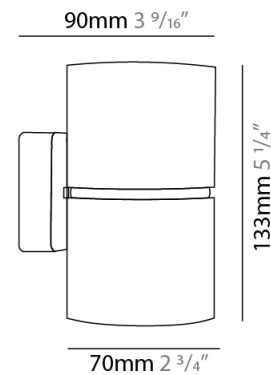

PROJECT	
TYPE	
SPECIFIER	
QUANTITY	
DATE	

KONE SURFACE

D43037-

base number   Finish
Options

1. To build a product code in our configurator select the specify button on the base model # product page
2. To build a manual product code on this datasheet choose from the options listed below in blue font and add the suffix to the base model #

GENERAL

Series: Kone
Partner: Icone
Division: Design
Installation: Surface
Product Type: Wall Surface
Mounting Location: Wall
Light Distribution: Direct / Indirect

PHYSICAL

Shape: Cylinder
Diameter (mm): 70
Diameter (in): 2 3/4
Height (mm): 133
Height (in): 5 1/4
Fixture Finish: WHi / TWH
Fixture Material: Aluminum

ELECTRICAL

Lamp Type: LED
Total Output Wattage (W): 17
Dimming: Electronic Low Voltage Dimming
Input Voltage (V): 120Vac Direct Line

LED

Color Temperature (°K): 3000
Nominal Lumen (lm): 1400
CRI: >90 CRI
Lamp Life (hrs): 50000

OPTICAL

RATINGS AND CERTIFICATIONS

Certified By: Certified for North American Standards
IP rating: IP20