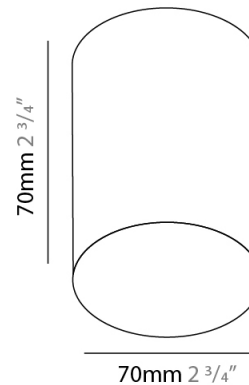

PROJECT
TYPE
SPECIFIER
QUANTITY
DATE

KONE SURFACE

D42017-

base number   Finish
Options

1. To build a product code in our configurator select the specify button on the base model # product page
2. To build a manual product code on this datasheet choose from the options listed below in blue font and add the suffix to the base model #

GENERAL

Series: Kone
Partner: Icone
Division: Design
Installation: Surface
Product Type: Ceiling Surface
Mounting Location: Ceiling
Light Distribution: Direct

PHYSICAL

Aperture Sizes - Downlights: 2"
Shape: Cylinder
Diameter (mm): 70
Diameter (in): 2 ³/₄
Height (mm): 70
Height (in): 2 ³/₄
Fixture Finish: WHI / TWH / WGF / BGL
Fixture Material: Aluminum

ELECTRICAL

Lamp Type: LED
Total Output Wattage (W): 10
Dimming: Electronic Low Voltage Dimming
Input Voltage (V): 120Vac Direct Line

LED

Color Temperature (°K): 3000
Nominal Lumen (lm): 700
CRI: >90 CRI
Lamp Life (hrs): 50000

OPTICAL

RATINGS AND CERTIFICATIONS

Certified By: Certified for North American Standards
IP rating: IP20