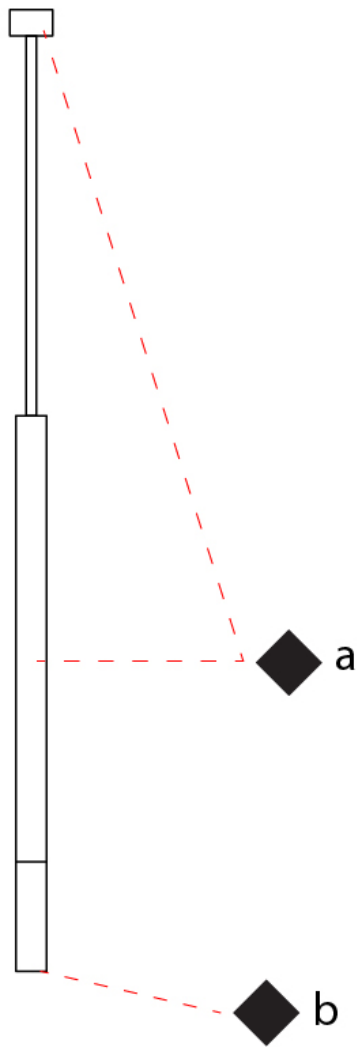

KONE SUSPENSION

D41025- : D41025-WHI

PROJECT

TYPE

SPECIFIER

QUANTITY

DATE

D