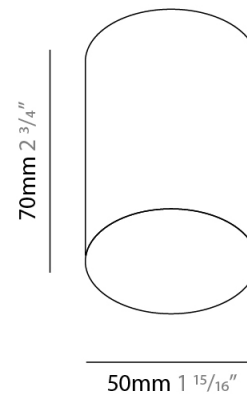

PROJECT
TYPE
SPECIFIER
QUANTITY
DATE

KONE SURFACE

D42016-

base number   Finish
Options

1. To build a product code in our configurator select the specify button on the base model # product page
2. To build a manual product code on this datasheet choose from the options listed below in blue font and add the suffix to the base model #

GENERAL

Series: Kone
Partner: Icone
Division: Design
Installation: Surface
Product Type: Ceiling Surface
Mounting Location: Ceiling
Light Distribution: Direct

PHYSICAL

Aperture Sizes - Downlights: 1"
Shape: Cylinder
Diameter (mm): 50
Diameter (in): 1 ¹⁵/₁₆
Height (mm): 70
Height (in): 2 ³/₄
Fixture Finish: WHI / TWH / WGF / BGL
Fixture Material: Aluminum

ELECTRICAL

Lamp Type: LED
Total Output Wattage (W): 4.5
Dimming: Electronic Low Voltage Dimming
Input Voltage (V): 120Vac Direct Line

LED

Color Temperature (°K): 3000
Nominal Lumen (lm): 350
CRI: >90 CRI
Lamp Life (hrs): 50000

OPTICAL

RATINGS AND CERTIFICATIONS

Certified By: Certified for North American Standards
IP rating: IP20