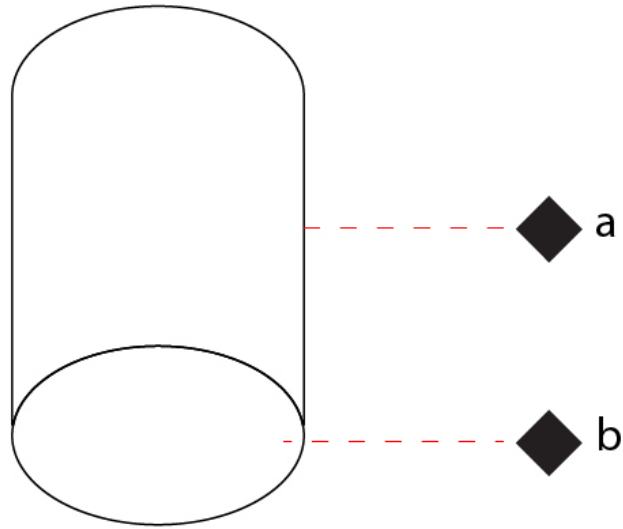

D42016-

PROJECT

TYPE

SPECIFIER

QUANTITY

DATE

D