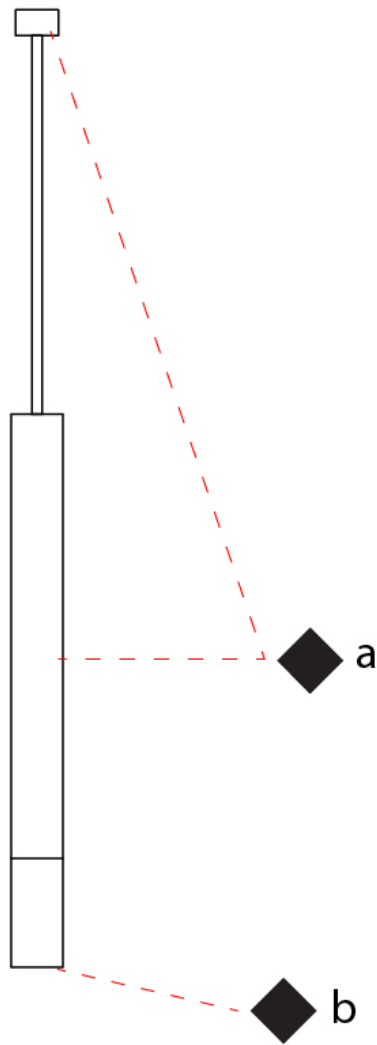

KONE SUSPENSION

D41024-

PROJECT
TYPE
SPECIFIER
QUANTITY
DATE

D