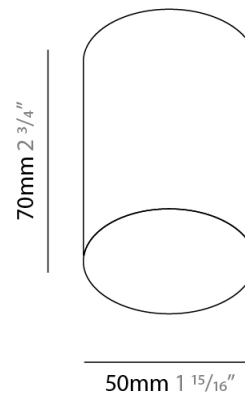

KONE SURFACE

D42016-

base number _____
Finish
Options _____

1. To build a product code in our configurator select the specify button on the base model # product page
2. To build a manual product code on this datasheet choose from the options listed below in blue font and add the suffix to the base model #

GENERAL

Series: Kone _____
Brand: Icone _____
Division: Design _____
Mounting Type: Surface _____
Mounting Location: Ceiling _____
Subcategory: Spots _____

PHYSICAL

Shape: Cylinder _____
Diameter (mm): 50 _____
Diameter (in): 1 ¹⁵/₁₆ _____
Height (mm): 70 _____
Height (in): 2 ³/₄ _____
Light Distribution: Direct _____
Fixture Finish: WHI / TIM_WHI / BAL_WHI / TIM_SLF / CHO_GLF _____
Fixture Material: Aluminum _____

ELECTRICAL

Lamp Type: LED _____
Total Output Wattage (W): 4.5 _____
Dimming: Electronic Low Voltage Dimming _____
Input Voltage (V): 120Vac Direct Line _____

LED

Color Temperature (°K): 3000 _____
Nominal Lumen (lm): 350 _____
CRI: >90 CRI _____
Lamp Life (hrs): 50000 _____

OPTICAL

RATINGS AND CERTIFICATIONS

Certified By: Certified for North American Standards _____
IP rating: IP20 _____