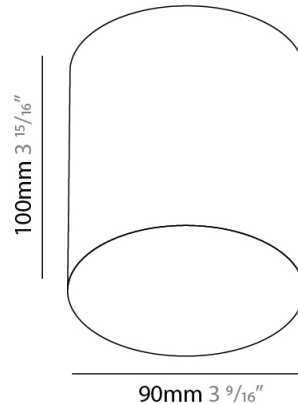

PROJECT	_____
TYPE	_____
SPECIFIER	_____
QUANTITY	_____
DATE	_____

KONE SURFACE

D42018-

base number   Finish
Options

1. To build a product code in our configurator select the specify button on the base model # product page
2. To build a manual product code on this datasheet choose from the options listed below in blue font and add the suffix to the base model #

GENERAL

Series: Kone
Brand: Icone
Division: Design
Mounting Type: Surface
Mounting Location: Ceiling
Subcategory: Spots

PHYSICAL

Shape: Cylinder
Diameter (mm): 90
Diameter (in): 3 ⁹/₁₆
Height (mm): 100
Height (in): 3 ¹⁵/₁₆
Light Distribution: Direct
Fixture Finish: WHI / TIM_WHI / BAL_WHI / TIM_SLF / CHO_GLF
Fixture Material: Aluminum

ELECTRICAL

Lamp Type: LED
Total Output Wattage (W): 17
Dimming: Electronic Low Voltage Dimming
Input Voltage (V): 120Vac Direct Line

LED

Color Temperature (°K): 3000
Nominal Lumen (lm): 1300
CRI: >90 CRI
Lamp Life (hrs): 50000

OPTICAL

RATINGS AND CERTIFICATIONS

Certified By: Certified for North American Standards
IP rating: IP20