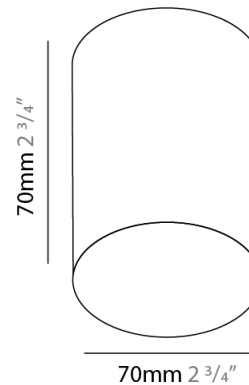

PROJECT	_____
TYPE	_____
SPECIFIER	_____
QUANTITY	_____
DATE	_____

KONE SURFACE

D42017-

base number   Finish
Options

1. To build a product code in our configurator select the specify button on the base model # product page
2. To build a manual product code on this datasheet choose from the options listed below in blue font and add the suffix to the base model #

GENERAL

Series: Kone _____
Brand: Icone _____
Division: Design _____
Mounting Type: Surface _____
Mounting Location: Ceiling _____
Subcategory: Spots _____

PHYSICAL

Shape: Cylinder _____
Diameter (mm): 70 _____
Diameter (in): 2 3/4 _____
Height (mm): 70 _____
Height (in): 2 3/4 _____
Light Distribution: Direct _____
Fixture Finish: WHI / TIM_WHI / BAL_WHI / TIM_SLF / CHO_GLF _____
Fixture Material: Aluminum _____

ELECTRICAL

Lamp Type: LED _____
Total Output Wattage (W): 10 _____
Dimming: Electronic Low Voltage Dimming _____
Input Voltage (V): 120Vac Direct Line _____

LED

Color Temperature (°K): 3000 _____
Nominal Lumen (lm): 700 _____
CRI: >90 CRI _____
Lamp Life (hrs): 50000 _____

OPTICAL

RATINGS AND CERTIFICATIONS

Certified By: Certified for North American Standards _____
IP rating: IP20 _____