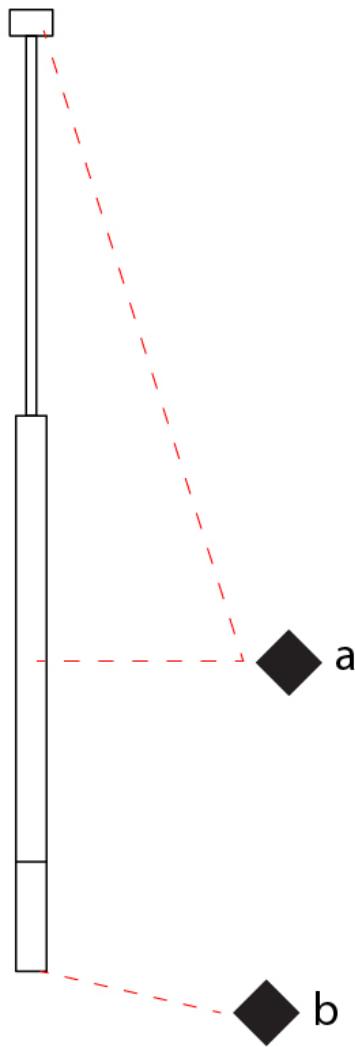

KONE SUSPENSION

D41025-

PROJECT _____

TYPE _____

SPECIFIER _____

QUANTITY _____

DATE _____

D