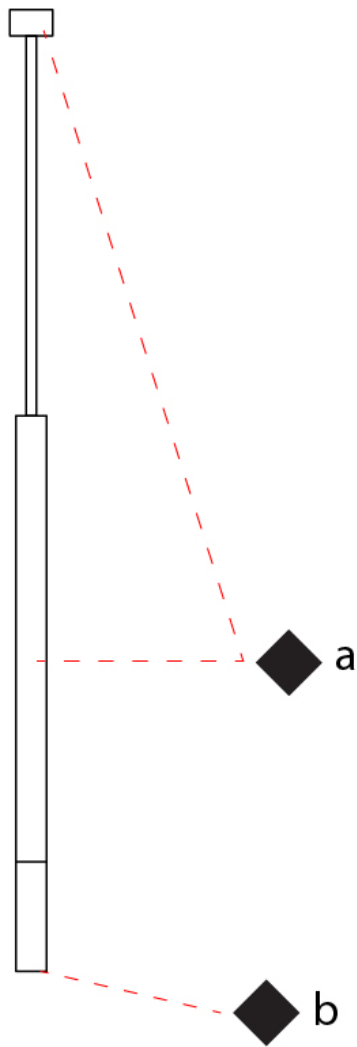

KONE SUSPENSION

D41025-

PROJECT

TYPE

SPECIFIER

QUANTITY

DATE

D