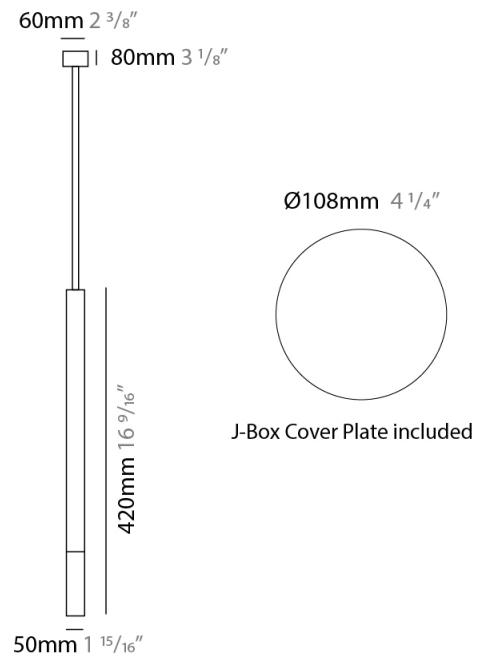

KONE SUSPENSION

D41025-

base number   Finish
Options

1. To build a product code in our configurator select the specify button on the base model # product page
2. To build a manual product code on this datasheet choose from the options listed below in blue font and add the suffix to the base model #

GENERAL

Series: Kone
Brand: Icone
Division: Design
Mounting Type: Suspension
Mounting Location: Ceiling
Subcategory: Pendant

PHYSICAL

Shape: Cylinder
Diameter (mm): 50
Diameter (in): 1 ¹⁵/₁₆
Height (mm): 420
Height (in): 16 ⁹/₁₆
Max. Overall Height (mm): 2500
Max. Overall Height (in): 98 ⁷/₁₆
Light Distribution: Direct
Fixture Finish: WHI / TIM_WHI / BAL_WHI
Fixture Material: Aluminum

ELECTRICAL

Lamp Type: LED
Total Output Wattage (W): 4.5
Dimming: Electronic Low Voltage Dimming
Input Voltage (V): 120Vac Direct Line

LED

Color Temperature (°K): 3000
Nominal Lumen (lm): 350
CRI: >90 CRI
Lamp Life (hrs): 50000

OPTICAL

RATINGS AND CERTIFICATIONS

Certified By: Certified for North American Standards
IP rating: IP20

PROJECT	_____
TYPE	_____
SPECIFIER	_____
QUANTITY	_____
DATE	_____