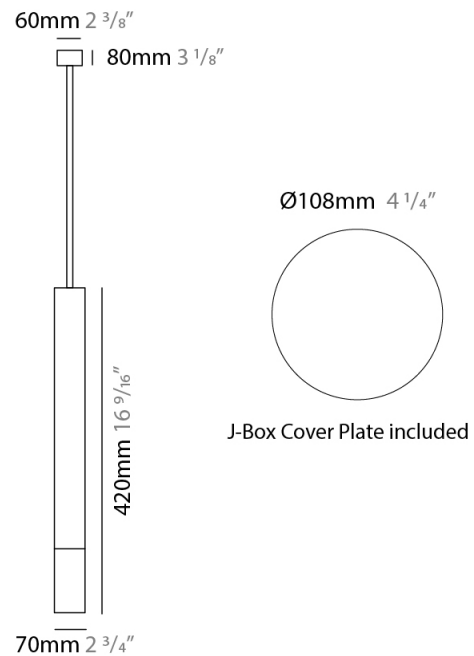

KONE SUSPENSION

D41024-

base number   Finish
Options

1. To build a product code in our configurator select the specify button on the base model # product page
2. To build a manual product code on this datasheet choose from the options listed below in blue font and add the suffix to the base model #

GENERAL

Series: Kone
Brand: Icone
Division: Design
Mounting Type: Suspension
Mounting Location: Ceiling
Subcategory: Pendant

PHYSICAL

Shape: Cylinder
Diameter (mm): 70
Diameter (in): 2 3/4
Height (mm): 420
Height (in): 16 9/16
Max. Overall Height (mm): 2500
Max. Overall Height (in): 98 7/16
Light Distribution: Direct
Fixture Finish: WHI / TIM_WHI / BAL_WHI
Fixture Material: Aluminum

ELECTRICAL

Lamp Type: LED
Total Output Wattage (W): 10
Dimming: Electronic Low Voltage Dimming
Input Voltage (V): 120Vac Direct Line

LED

Color Temperature (°K): 3000
Nominal Lumen (lm): 700
CRI: >90 CRI
Lamp Life (hrs): 50000

OPTICAL

RATINGS AND CERTIFICATIONS

Certified By: Certified for North American Standards
IP rating: IP20

PROJECT	_____
TYPE	_____
SPECIFIER	_____
QUANTITY	_____
DATE	_____