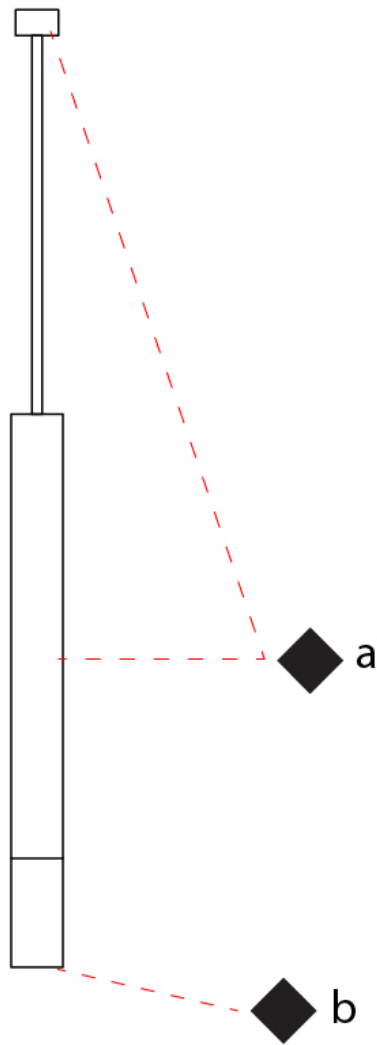

KONE SUSPENSION

D41024-

PROJECT

TYPE

SPECIFIER

QUANTITY

DATE