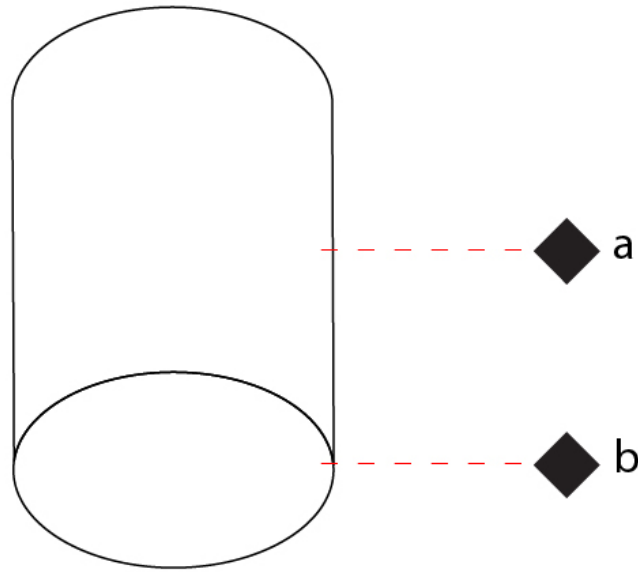

D42017-

PROJECT

TYPE

SPECIFIER

QUANTITY

DATE

D