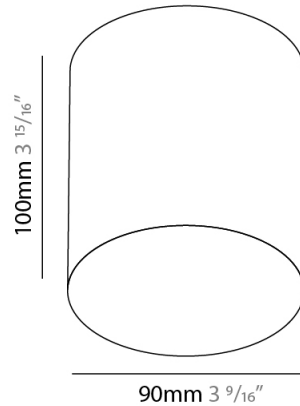

PROJECT
TYPE
SPECIFIER
QUANTITY
DATE

KONE SURFACE

D42018-

base number   Finish
Options

1. To build a product code in our configurator select the specify button on the base model # product page
2. To build a manual product code on this datasheet choose from the options listed below in blue font and add the suffix to the base model #

GENERAL

Series: Kone
Brand: Icone
Division: Design
Mounting Type: Surface
Mounting Location: Ceiling
Subcategory: Spots

PHYSICAL

Shape: Cylinder
Diameter (mm): 90
Diameter (in): 3 ⁹/₁₆
Height (mm): 100
Height (in): 3 ¹⁵/₁₆
Light Distribution: Direct
Fixture Finish: WHI / TIM_WHI / BAL_WHI / TIM_SLF / CHO_GLF
Fixture Material: Aluminum

ELECTRICAL

Lamp Type: LED
Total Output Wattage (W): 17
Dimming: Electronic Low Voltage Dimming
Input Voltage (V): 120Vac Direct Line

LED

Color Temperature (°K): 3000
Nominal Lumen (lm): 1300
CRI: >90 CRI
Lamp Life (hrs): 50000

OPTICAL

RATINGS AND CERTIFICATIONS

Certified By: Certified for North American Standards
IP rating: IP20