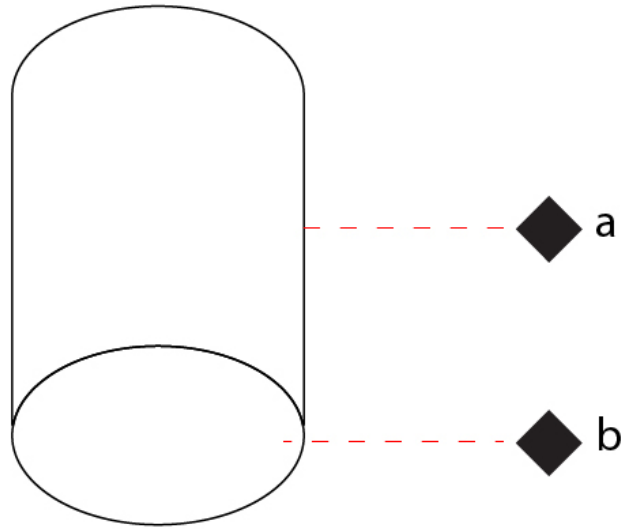

D42016-

PROJECT _____

TYPE _____

SPECIFIER _____

QUANTITY _____

DATE _____

D