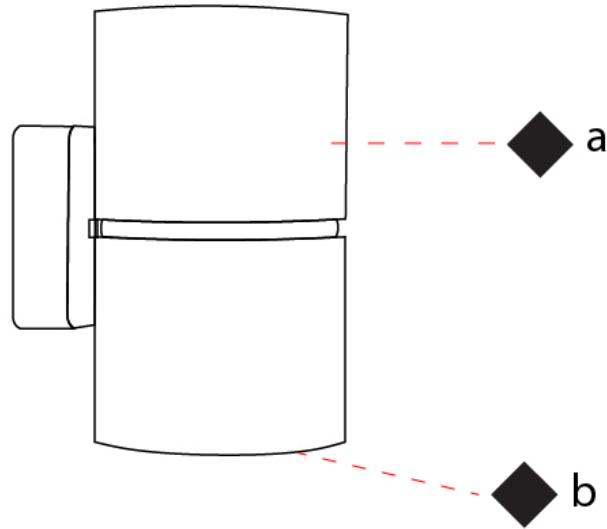

KONE SURFACE

D43010-

PROJECT _____

TYPE _____

SPECIFIER _____

QUANTITY _____

DATE _____

D