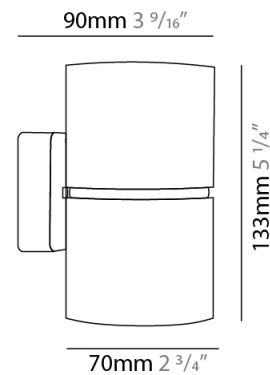

PROJECT _____
TYPE _____
SPECIFIER _____
QUANTITY _____
DATE _____

KONE SURFACE

D43037-

base number _____
Finish _____
Options _____

1. To build a product code in our configurator select the specify button on the base model # product page
2. To build a manual product code on this datasheet choose from the options listed below in blue font and add the suffix to the base model #

GENERAL

Series: Kone _____
Brand: Icone _____
Division: Design _____
Mounting Type: Surface _____
Mounting Location: Wall _____
Subcategory: Spots _____

PHYSICAL

Shape: Cylinder _____
Diameter (mm): 70 _____
Diameter (in): 2 ¾ _____
Height (mm): 133 _____
Height (in): 5 ¼ _____
Light Distribution: Direct / Indirect _____
Fixture Finish: WHI / TIM_WHI / BAL_WHI _____
Fixture Material: Aluminum _____

ELECTRICAL

Lamp Type: LED _____
Total Output Wattage (W): 17 _____
Dimming: Electronic Low Voltage Dimming _____
Input Voltage (V): 120Vac Direct Line _____

LED

Color Temperature (°K): 3000 _____
Nominal Lumen (lm): 1400 _____
CRI: >90 CRI _____
Lamp Life (hrs): 50000 _____

OPTICAL

RATINGS AND CERTIFICATIONS

Certified By: Certified for North American Standards _____
IP rating: IP20 _____