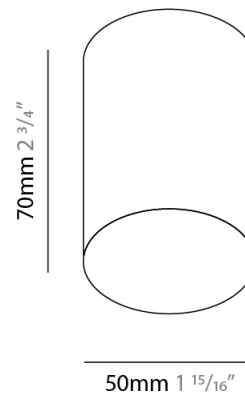

KONE SURFACE

D42016-

base number   Finish
Options

1. To build a product code in our configurator select the specify button on the base model # product page
2. To build a manual product code on this datasheet choose from the options listed below in blue font and add the suffix to the base model #

GENERAL

Series: Kone _____

Brand: Icone _____

Division: Design _____

Mounting Type: Surface _____

Mounting Location: Ceiling _____

Subcategory: Spots _____

PHYSICAL

Shape: Cylinder _____

Diameter (mm): 50 _____

Diameter (in): 1 ¹⁵/₁₆ _____

Height (mm): 70 _____

Height (in): 2 ³/₄ _____

Light Distribution: Direct _____

Fixture Finish: WHI / TIM_WHI / BAL_WHI / TIM_SLF / CHO_GLF _____

Fixture Material: Aluminum _____

ELECTRICAL

Lamp Type: LED _____

Total Output Wattage (W): 4.5 _____

Dimming: Electronic Low Voltage Dimming _____

Input Voltage (V): 120Vac Direct Line _____

LED

Color Temperature (°K): 3000 _____

Nominal Lumen (lm): 350 _____

CRI: >90 CRI _____

Lamp Life (hrs): 50000 _____

OPTICAL

RATINGS AND CERTIFICATIONS

Certified By: Certified for North American Standards _____

IP rating: IP20 _____