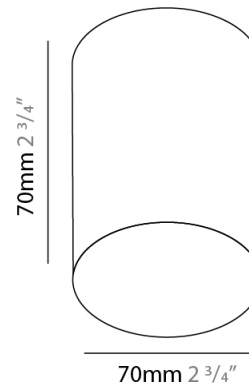

PROJECT _____
TYPE _____
SPECIFIER _____
QUANTITY _____
DATE _____

KONE SURFACE

D42017-

base number _____
Finish _____
Options _____

1. To build a product code in our configurator select the specify button on the base model # product page
2. To build a manual product code on this datasheet choose from the options listed below in blue font and add the suffix to the base model #

GENERAL

Series: Kone _____
Brand: Icone _____
Division: Design _____
Mounting Type: Surface _____
Mounting Location: Ceiling _____
Subcategory: Spots _____

PHYSICAL

Shape: Cylinder _____
Diameter (mm): 70 _____
Diameter (in): 2 3/4 _____
Height (mm): 70 _____
Height (in): 2 3/4 _____
Light Distribution: Direct _____
Fixture Finish: WHI / TIM_WHI / BAL_WHI / TIM_SLF / CHO_GLF _____
Fixture Material: Aluminum _____

ELECTRICAL

Lamp Type: LED _____
Total Output Wattage (W): 10 _____
Dimming: Electronic Low Voltage Dimming _____
Input Voltage (V): 120Vac Direct Line _____

LED

Color Temperature (°K): 3000 _____
Nominal Lumen (lm): 700 _____
CRI: >90 CRI _____
Lamp Life (hrs): 50000 _____

OPTICAL

RATINGS AND CERTIFICATIONS

Certified By: Certified for North American Standards _____
IP rating: IP20 _____