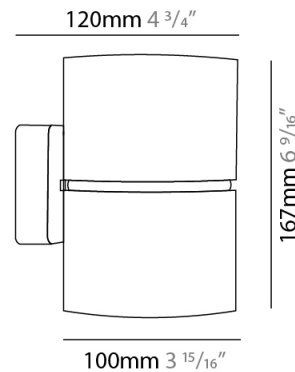

KONE SURFACE

D43010-

base number   Finish
Options

1. To build a product code in our configurator select the specify button on the base model # product page
2. To build a manual product code on this datasheet choose from the options listed below in blue font and add the suffix to the base model #

GENERAL

Series: Kone
Brand: Icone
Division: Design
Mounting Type: Surface
Mounting Location: Wall
Subcategory: Spots

PHYSICAL

Shape: Cylinder
Diameter (mm): 100
Diameter (in): 3 ¹⁵/₁₆
Height (mm): 168
Height (in): 6 ⁵/₈
Extension (mm): 120
Extension (in): 4 ³/₄
Light Distribution: Direct / Indirect
Fixture Finish: WHI / TIM_WHI / BAL_WHI
Fixture Material: Aluminum

ELECTRICAL

Lamp Type: LED
Total Output Wattage (W): 35
Dimming: Electronic Low Voltage Dimming
Input Voltage (V): 120Vac Direct Line

LED

Color Temperature (°K): 3000
Nominal Lumen (lm): 2800
CRI: >90 CRI
Lamp Life (hrs): 50000

OPTICAL

RATINGS AND CERTIFICATIONS

Certified By: Certified for North American Standards
IP rating: IP20

PROJECT	_____
TYPE	_____
SPECIFIER	_____
QUANTITY	_____
DATE	_____