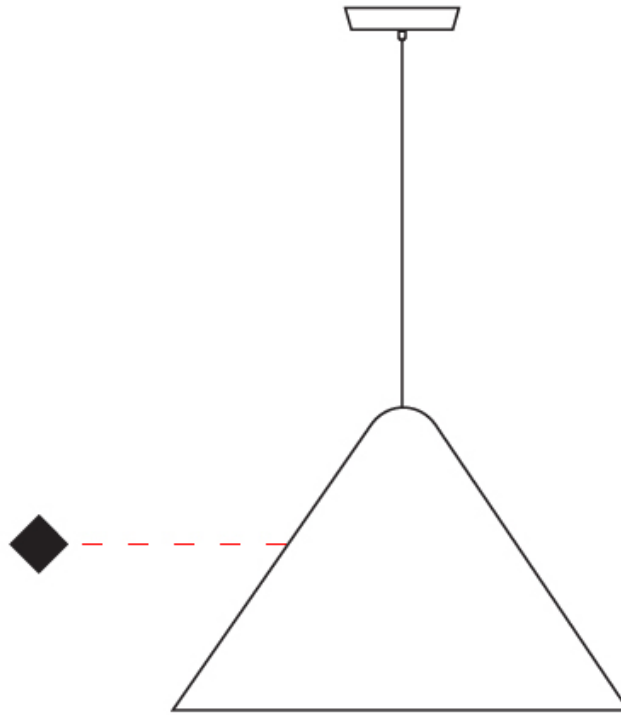

D51070

PROJECT _____

TYPE _____

SPECIFIER _____

QUANTITY _____

DATE _____

D