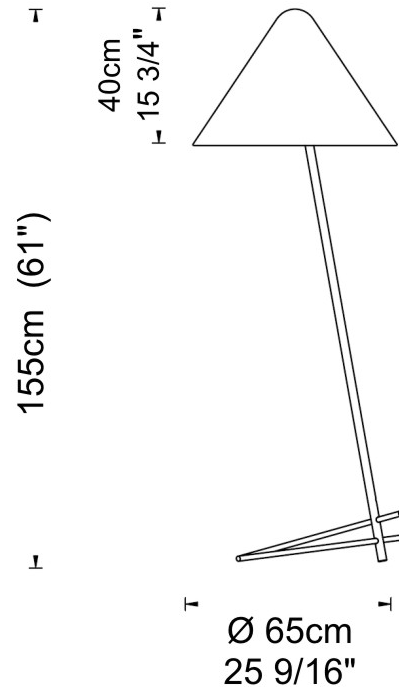

PROJECT	_____
TYPE	_____
SPECIFIER	_____
QUANTITY	_____
DATE	_____

KONICA PORTABLE

D54019- : D54019-BLK

base number

1. To build a product code in our configurator select the specify button on the base model # product page
2. To build a manual product code on this datasheet choose from the options listed below in blue font and add the suffix to the base model #

GENERAL

Series: Konica
Partner: Fambuena
Division: Design
Installation: Portable
Product Type: Floor
Mounting Location: Floor
Light Distribution: Direct

PHYSICAL

Shape: Abstract
Diameter (mm): 650
Diameter (in): 25 9/16
Height (mm): 1550
Height (in): 61
Diffuser: Acrylic Silkscreen Printed Shade
Fixture Material: Metal / Methacrylate
Cable Details: Cable length 2000mm / 79"

ELECTRICAL

Number of Lamps: 1
Lamp Type: LED Retrofit
Lamp Shape: A19
Bulb Included: Bulb Not Included
Max. Wattage Per Lamp (W): 4
Lamp Base: E26
Input Voltage (V): 120

LED

OPTICAL

RATINGS AND CERTIFICATIONS

Certified By: Certified for North American Standards
IP rating: IP20