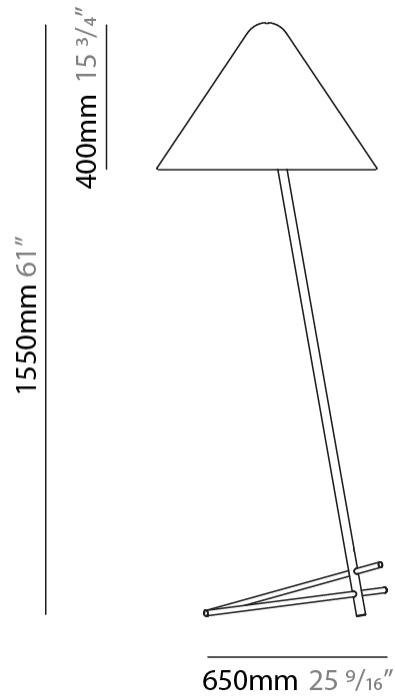

PROJECT	_____
TYPE	_____
SPECIFIER	_____
QUANTITY	_____
DATE	_____

KONICA PORTABLE

D54019-

base number   Finish
Options

1. To build a product code in our configurator select the specify button on the base model # product page
2. To build a manual product code on this datasheet choose from the options listed below in blue font and add the suffix to the base model #

GENERAL

Series: Konica
Partner: Fambuena
Division: Design
Installation: Portable
Product Type: Floor
Mounting Location: Floor
Light Distribution: Direct

PHYSICAL

Shape: Abstract
Diameter (mm): 650
Diameter (in): 25 ⁹/₁₆
Height (mm): 1550
Height (in): 61
Diffuser: Acrylic Silkscreen Printed Shade
Fixture Finish: [BLK](#) / [BRA](#)
Fixture Material: Metal / Methacrylate
Cable Details: Cable length 2000mm / 79"

ELECTRICAL

Number of Lamps: 1
Lamp Type: LED Retrofit
Lamp Shape: A19
Bulb Included: Bulb Not Included
Max. Wattage Per Lamp (W): 4
Lamp Base: E26
Input Voltage (V): 120
Upon Request: 277Vac / GU24

LED

OPTICAL

RATINGS AND CERTIFICATIONS

Certified By: Certified for North American Standards
IP rating: IP20