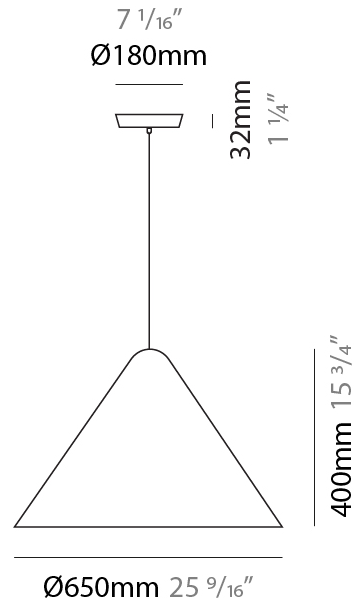

KONICA SUSPENSION

D51070

base number

1. To build a product code in our configurator select the specify button on the base model # product page
2. To build a manual product code on this datasheet choose from the options listed below in blue font and add the suffix to the base model #

GENERAL

Series: Konica
Partner: Fambuena
Division: Design
Installation: Suspension
Product Type: Pendant
Mounting Location: Ceiling
Light Distribution: Direct

PHYSICAL

Shape: Abstract
Diameter (mm): 650
Diameter (in): 25 ⁹/₁₆"
Height (mm): 400
Height (in): 15 ³/₄"
Diffuser: Acrylic Silkscreen Printed Shade
Fixture Material: Metal

ELECTRICAL

Number of Lamps: 1
Lamp Type: LED Retrofit
Lamp Shape: A19
Bulb Included: Bulb Not Included
Max. Wattage Per Lamp (W): 4
Lamp Base: E26
Input Voltage (V): 120
Upon Request: 277Vac / GU24

LED

OPTICAL

RATINGS AND CERTIFICATIONS

Certified By: Certified for North American Standards
IP rating: IP20

PROJECT	
TYPE	
SPECIFIER	
QUANTITY	
DATE