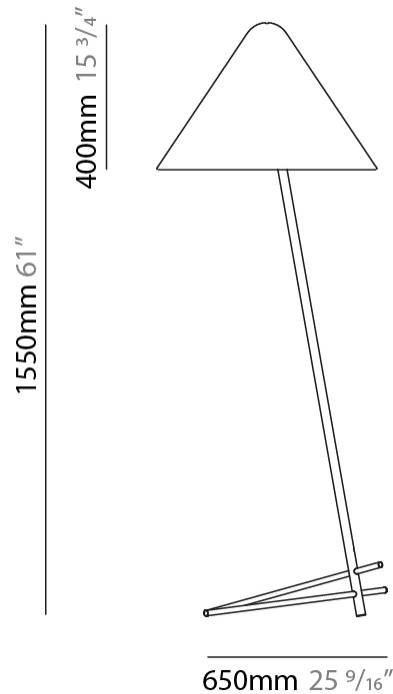

KONICA PORTABLE

D54019-

base number   Finish
Options

PROJECT	_____
TYPE	_____
SPECIFIER	_____
QUANTITY	_____
DATE	_____

1. To build a product code in our configurator select the specify button on the base model # product page
2. To build a manual product code on this datasheet choose from the options listed below in blue font and add the suffix to the base model #

GENERAL

Series: Konica
Partner: Fambuena
Division: Design
Installation: Portable
Product Type: Floor
Mounting Location: Floor
Light Distribution: Direct

PHYSICAL

Shape: Abstract
Diameter (mm): 650
Diameter (in): 25 ⁹/₁₆
Height (mm): 1550
Height (in): 61
Diffuser: Acrylic Silkscreen Printed Shade
Fixture Finish: [BLK](#) / [BRA](#)
Fixture Material: Metal / Methacrylate
Cable Details: Cable length 2000mm / 79"

ELECTRICAL

Number of Lamps: 1
Lamp Type: LED Retrofit
Lamp Shape: A19
Bulb Included: Bulb Not Included
Max. Wattage Per Lamp (W): 4
Lamp Base: E26
Input Voltage (V): 120
Upon Request: 277Vac / GU24

LED

OPTICAL

RATINGS AND CERTIFICATIONS

Certified By: Certified for North American Standards
IP rating: IP20