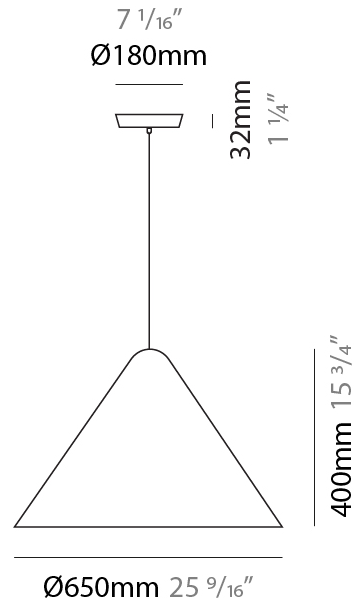

PROJECT	
TYPE	
SPECIFIER	
QUANTITY	
DATE	

KONICA SUSPENSION

D51070

base number

1. To build a product code in our configurator select the specify button on the base model # product page
2. To build a manual product code on this datasheet choose from the options listed below in blue font and add the suffix to the base model #

GENERAL

Series: Konica
Partner: Fambuena
Division: Design
Installation: Suspension
Product Type: Pendant
Mounting Location: Ceiling
Light Distribution: Direct

PHYSICAL

Shape: Abstract
Diameter (mm): 650
Diameter (in): 25 ⁹/₁₆
Height (mm): 400
Height (in): 15 ³/₄
Diffuser: Acrylic Silkscreen Printed Shade
Fixture Material: Metal

ELECTRICAL

Number of Lamps: 1
Lamp Type: LED Retrofit
Lamp Shape: A19
Bulb Included: Bulb Not Included
Max. Wattage Per Lamp (W): 4
Lamp Base: E26
Input Voltage (V): 120
Upon Request: 277Vac / GU24

LED

OPTICAL

RATINGS AND CERTIFICATIONS

Certified By: Certified for North American Standards
IP rating: IP20