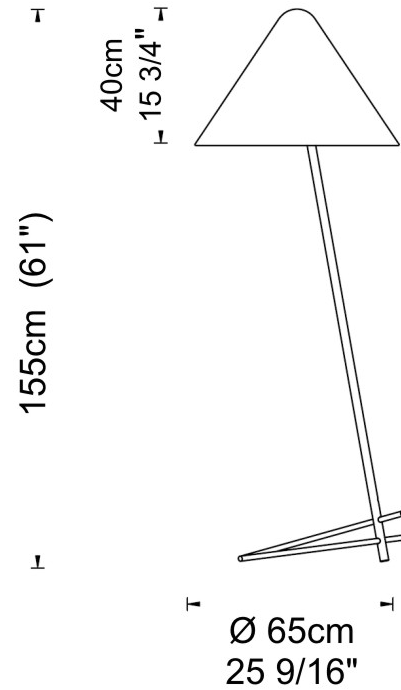

PROJECT	_____
TYPE	_____
SPECIFIER	_____
QUANTITY	_____
DATE	_____

KONICA PORTABLE

D54019- : D54019-BLK

base number

1. To build a product code in our configurator select the specify button on the base model # product page
2. To build a manual product code on this datasheet choose from the options listed below in blue font and add the suffix to the base model #

GENERAL

Series: Konica
Partner: Fambuena
Division: Design
Installation: Portable
Product Type: Floor
Mounting Location: Floor
Light Distribution: Direct

PHYSICAL

Shape: Abstract
Diameter (mm): 650
Diameter (in): 25 9/16
Height (mm): 1550
Height (in): 61
Diffuser: Acrylic Silkscreen Printed Shade
Fixture Material: Metal / Methacrylate
Cable Details: Cable length 2000mm / 79"

ELECTRICAL

Number of Lamps: 1
Lamp Type: LED Retrofit
Lamp Shape: A19
Bulb Included: Bulb Not Included
Max. Wattage Per Lamp (W): 4
Lamp Base: E26
Input Voltage (V): 120

LED

OPTICAL

RATINGS AND CERTIFICATIONS

Certified By: Certified for North American Standards
IP rating: IP20