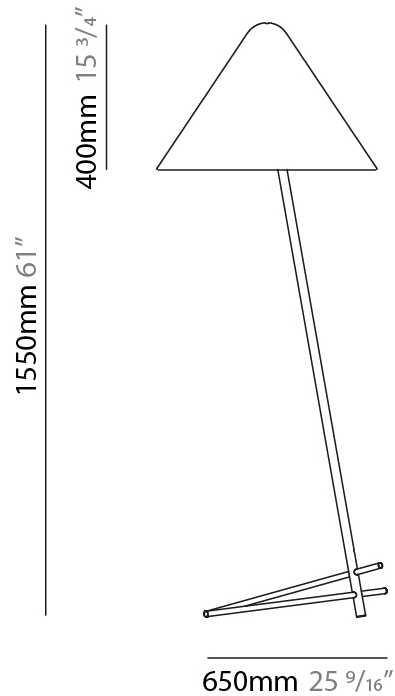

KONICA PORTABLE

D54019-

base number   Finish
Options

PROJECT	_____
TYPE	_____
SPECIFIER	_____
QUANTITY	_____
DATE	_____

1. To build a product code in our configurator select the specify button on the base model # product page
2. To build a manual product code on this datasheet choose from the options listed below in blue font and add the suffix to the base model #

GENERAL

Series: Konica _____
Partner: Fambuena _____
Division: Design _____
Installation: Portable _____
Product Type: Floor _____
Mounting Location: Floor _____
Light Distribution: Direct _____

PHYSICAL

Shape: Abstract _____
Diameter (mm): 650 _____
Diameter (in): 25 ⁹/₁₆ _____
Height (mm): 1550 _____
Height (in): 61 _____
Diffuser: Acrylic Silkscreen Printed Shade _____
Fixture Finish: [BLK](#) / [BRA](#) _____
Fixture Material: Metal / Methacrylate _____
Cable Details: Cable length 2000mm / 79" _____

ELECTRICAL

Number of Lamps: 1 _____
Lamp Type: LED Retrofit _____
Lamp Shape: A19 _____
Bulb Included: Bulb Not Included _____
Max. Wattage Per Lamp (W): 4 _____
Lamp Base: E26 _____
Input Voltage (V): 120 _____
Upon Request: 277Vac / GU24 _____

LED

OPTICAL

RATINGS AND CERTIFICATIONS

Certified By: Certified for North American Standards _____
IP rating: IP20 _____