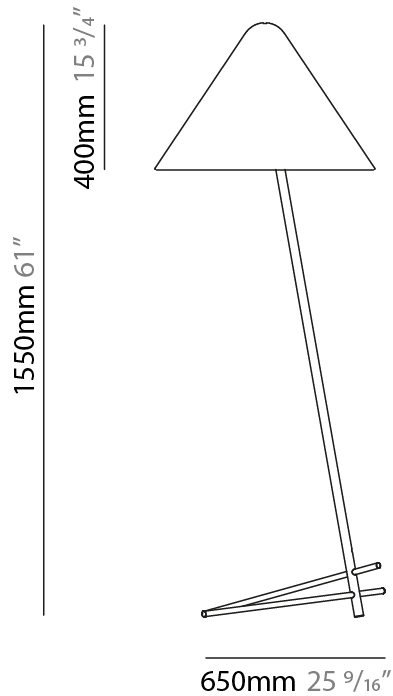

KONICA PORTABLE

D54019-

base number   Finish
Options

PROJECT	_____
TYPE	_____
SPECIFIER	_____
QUANTITY	_____
DATE	_____

1. To build a product code in our configurator select the specify button on the base model # product page
2. To build a manual product code on this datasheet choose from the options listed below in blue font and add the suffix to the base model #

GENERAL

Series: Konica
Partner: Fambuena
Division: Design
Installation: Portable
Product Type: Floor
Mounting Location: Floor
Light Distribution: Direct

PHYSICAL

Shape: Abstract
Diameter (mm): 650
Diameter (in): 25 ⁹/₁₆
Height (mm): 1550
Height (in): 61
Diffuser: Acrylic Silkscreen Printed Shade
Fixture Finish: [BLK](#) / [BRA](#)
Fixture Material: Metal / Methacrylate
Cable Details: Cable length 2000mm / 79"

ELECTRICAL

Number of Lamps: 1
Lamp Type: LED Retrofit
Lamp Shape: A19
Bulb Included: Bulb Not Included
Max. Wattage Per Lamp (W): 4
Lamp Base: E26
Input Voltage (V): 120
Upon Request: 277Vac / GU24

LED

OPTICAL

RATINGS AND CERTIFICATIONS

Certified By: Certified for North American Standards
IP rating: IP20