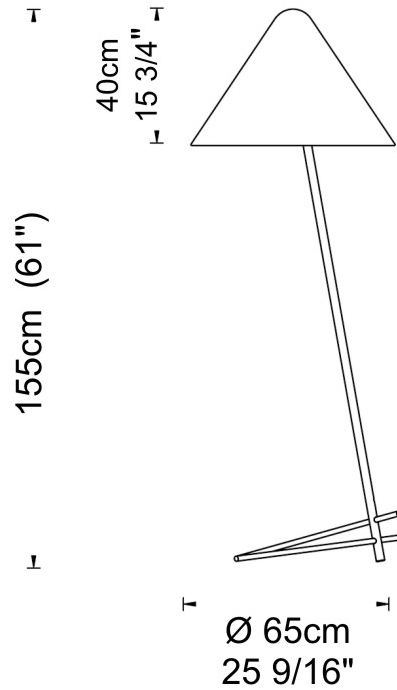

PROJECT	_____
TYPE	_____
SPECIFIER	_____
QUANTITY	_____
DATE	_____

KONICA PORTABLE

D54019- : D54019-BLK

base number

1. To build a product code in our configurator select the specify button on the base model # product page
2. To build a manual product code on this datasheet choose from the options listed below in blue font and add the suffix to the base model #

GENERAL

Series: Konica
Partner: Fambuena
Division: Design
Installation: Portable
Product Type: Floor
Mounting Location: Floor
Light Distribution: Direct

PHYSICAL

Shape: Abstract
Diameter (mm): 650
Diameter (in): 25 ⁹/₁₆
Height (mm): 1550
Height (in): 61
Diffuser: Acrylic Silkscreen Printed Shade
Fixture Material: Metal / Methacrylate
Cable Details: Cable length 2000mm / 79"

ELECTRICAL

Number of Lamps: 1
Lamp Type: LED Retrofit
Lamp Shape: A19
Bulb Included: Bulb Not Included
Max. Wattage Per Lamp (W): 4
Lamp Base: E26
Input Voltage (V): 120

LED

OPTICAL

RATINGS AND CERTIFICATIONS

Certified By: Certified for North American Standards
IP rating: IP20