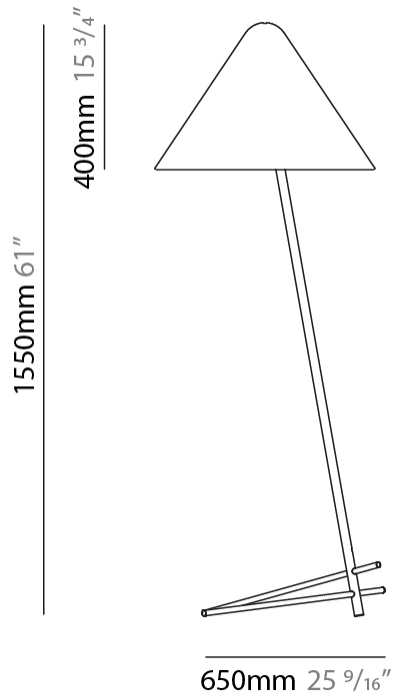

KONICA PORTABLE

D54019-

base number   Finish
Options

PROJECT	_____
TYPE	_____
SPECIFIER	_____
QUANTITY	_____
DATE	_____

1. To build a product code in our configurator select the specify button on the base model # product page
2. To build a manual product code on this datasheet choose from the options listed below in blue font and add the suffix to the base model #

GENERAL

Series: Konica _____
Brand: Fambuena _____
Division: Design _____
Mounting Type: Portable _____
Mounting Location: Floor _____
Subcategory: Floor _____

PHYSICAL

Shape: Abstract _____
Diameter (mm): 650 _____
Diameter (in): 25 ⁹/₁₆ _____
Height (mm): 1550 _____
Height (in): 61 _____
Light Distribution: Direct _____
Diffuser: Acrylic Silkscreen Printed Shade _____
Fixture Finish: [BLK](#) / [BRA](#) _____
Fixture Material: Metal / Methacrylate _____
Cable Details: Cable length 2000mm / 79" _____

ELECTRICAL

Number of Lamps: 1 _____
Lamp Type: LED Retrofit _____
Lamp Shape: A19 _____
Bulb Included: Bulb Not Included _____
Max. Wattage Per Lamp (W): 4 _____
Lamp Base: E26 _____
Input Voltage (V): 120 _____
Upon Request: 277Vac / GU24 _____

LED

OPTICAL

RATINGS AND CERTIFICATIONS

Certified By: Certified for North American Standards _____
IP rating: IP20 _____