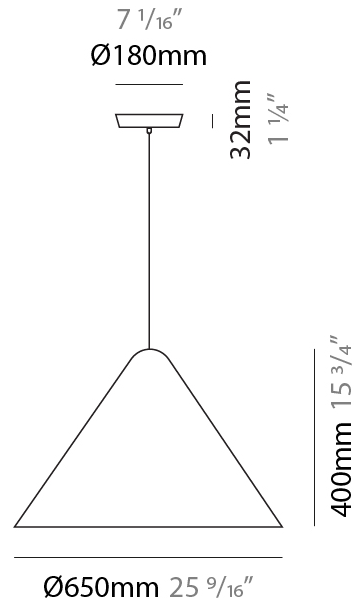

KONICA SUSPENSION

D51070

base number

1. To build a product code in our configurator select the specify button on the base model # product page
2. To build a manual product code on this datasheet choose from the options listed below in blue font and add the suffix to the base model #

GENERAL

Series: Konica
Brand: Fambuena
Division: Design
Mounting Type: Suspension
Mounting Location: Ceiling
Subcategory: Pendant

PHYSICAL

Shape: Abstract
Diameter (mm): 650
Diameter (in): 25 ⁹/₁₆
Height (mm): 400
Height (in): 15 ³/₄
Light Distribution: Direct
Diffuser: Acrylic Silkscreen Printed Shade
Fixture Material: Metal

ELECTRICAL

Number of Lamps: 1
Lamp Type: LED Retrofit
Lamp Shape: A19
Bulb Included: Bulb Not Included
Max. Wattage Per Lamp (W): 4
Lamp Base: E26
Input Voltage (V): 120
Upon Request: 277Vac / GU24

LED

OPTICAL

RATINGS AND CERTIFICATIONS

Certified By: Certified for North American Standards
IP rating: IP20

PROJECT	_____
TYPE	_____
SPECIFIER	_____
QUANTITY	_____
DATE	_____