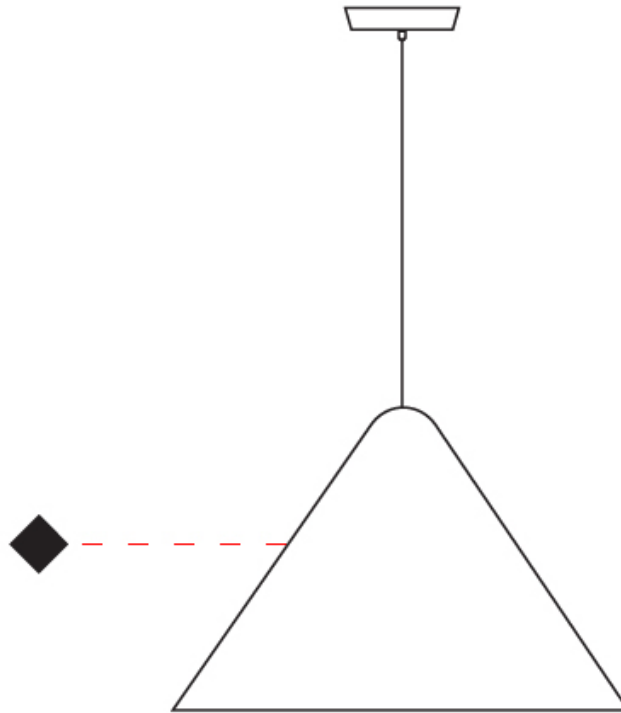

D51070

PROJECT _____

TYPE _____

SPECIFIER _____

QUANTITY _____

DATE _____

D