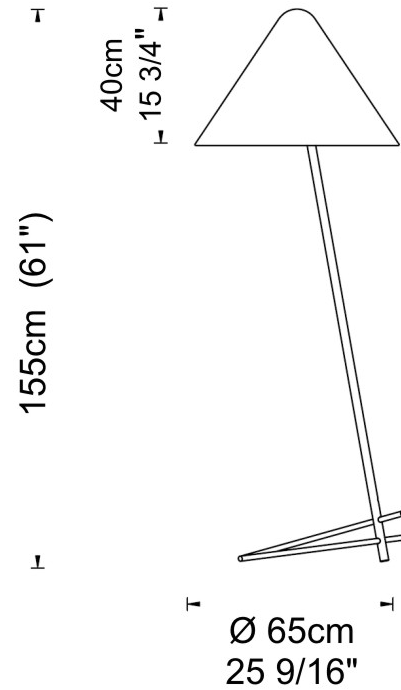

PROJECT	_____
TYPE	_____
SPECIFIER	_____
QUANTITY	_____
DATE	_____

KONICA PORTABLE

D54019- : D54019-BLK

base number

1. To build a product code in our configurator select the specify button on the base model # product page
2. To build a manual product code on this datasheet choose from the options listed below in blue font and add the suffix to the base model #

GENERAL

Series: Konica
Partner: Fambuena
Division: Design
Installation: Portable
Product Type: Floor
Mounting Location: Floor
Light Distribution: Direct

PHYSICAL

Shape: Abstract
Diameter (mm): 650
Diameter (in): 25 ⁹/₁₆
Height (mm): 1550
Height (in): 61
Diffuser: Acrylic Silkscreen Printed Shade
Fixture Material: Metal / Methacrylate
Cable Details: Cable length 2000mm / 79"

ELECTRICAL

Number of Lamps: 1
Lamp Type: LED Retrofit
Lamp Shape: A19
Bulb Included: Bulb Not Included
Max. Wattage Per Lamp (W): 4
Lamp Base: E26
Input Voltage (V): 120

LED

OPTICAL

RATINGS AND CERTIFICATIONS

Certified By: Certified for North American Standards
IP rating: IP20