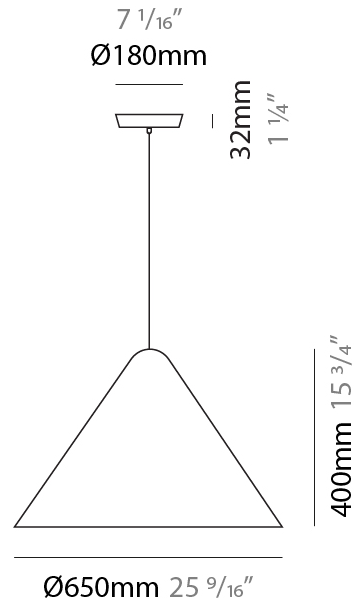

KONICA SUSPENSION

D51070

base number

1. To build a product code in our configurator select the specify button on the base model # product page
2. To build a manual product code on this datasheet choose from the options listed below in blue font and add the suffix to the base model #

GENERAL

Series: Konica
Partner: Fambuena
Division: Design
Installation: Suspension
Product Type: Pendant
Mounting Location: Ceiling
Light Distribution: Direct

PHYSICAL

Shape: Abstract
Diameter (mm): 650
Diameter (in): 25 ⁹/₁₆
Height (mm): 400
Height (in): 15 ³/₄
Diffuser: Acrylic Silkscreen Printed Shade
Fixture Material: Metal

ELECTRICAL

Number of Lamps: 1
Lamp Type: LED Retrofit
Lamp Shape: A19
Bulb Included: Bulb Not Included
Max. Wattage Per Lamp (W): 4
Lamp Base: E26
Input Voltage (V): 120
Upon Request: 277Vac / GU24

LED

OPTICAL

RATINGS AND CERTIFICATIONS

Certified By: Certified for North American Standards
IP rating: IP20

PROJECT	
TYPE	
SPECIFIER	
QUANTITY	
DATE