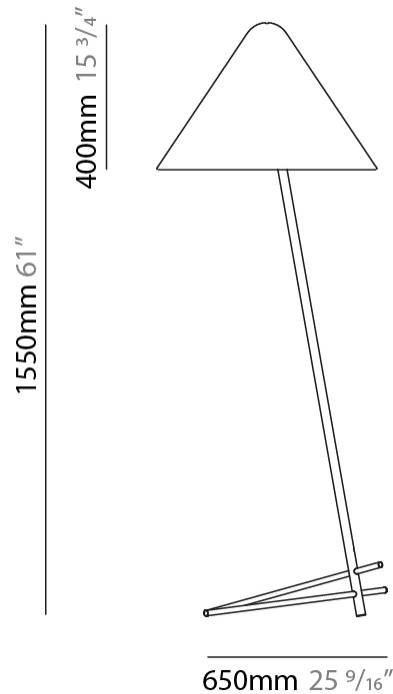

PROJECT
TYPE
SPECIFIER
QUANTITY
DATE

KONICA PORTABLE

D54019-

base number   Finish
Options

1. To build a product code in our configurator select the specify button on the base model # product page
2. To build a manual product code on this datasheet choose from the options listed below in blue font and add the suffix to the base model #

GENERAL

Series: Konica
Partner: Fambuena
Division: Design
Installation: Portable
Product Type: Floor
Mounting Location: Floor
Light Distribution: Direct

PHYSICAL

Shape: Abstract
Diameter (mm): 650
Diameter (in): 25 ⁹/₁₆
Height (mm): 1550
Height (in): 61
Diffuser: Acrylic Silkscreen Printed Shade
Fixture Finish: [BLK](#) / [BRA](#)
Fixture Material: Metal / Methacrylate
Cable Details: Cable length 2000mm / 79"

ELECTRICAL

Number of Lamps: 1
Lamp Type: LED Retrofit
Lamp Shape: A19
Bulb Included: Bulb Not Included
Max. Wattage Per Lamp (W): 4
Lamp Base: E26
Input Voltage (V): 120
Upon Request: 277Vac / GU24

LED

OPTICAL

RATINGS AND CERTIFICATIONS

Certified By: Certified for North American Standards
IP rating: IP20