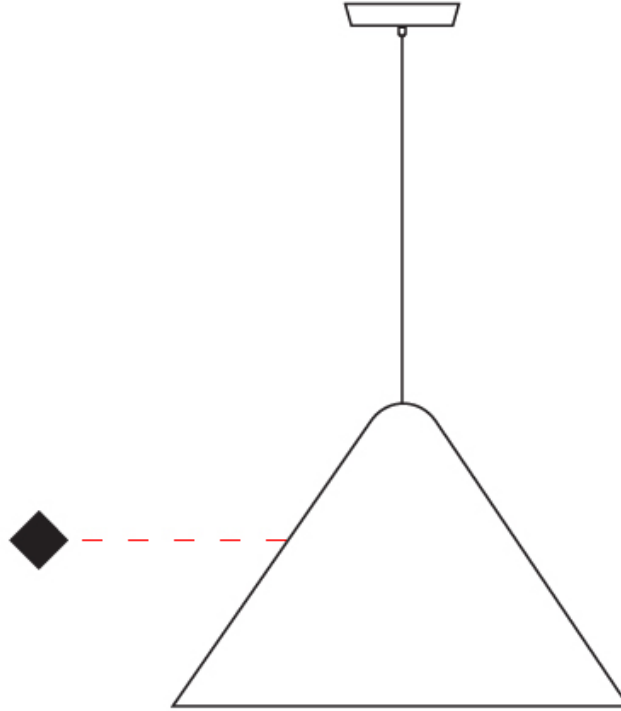

D51070

PROJECT

TYPE

SPECIFIER

QUANTITY

DATE

D