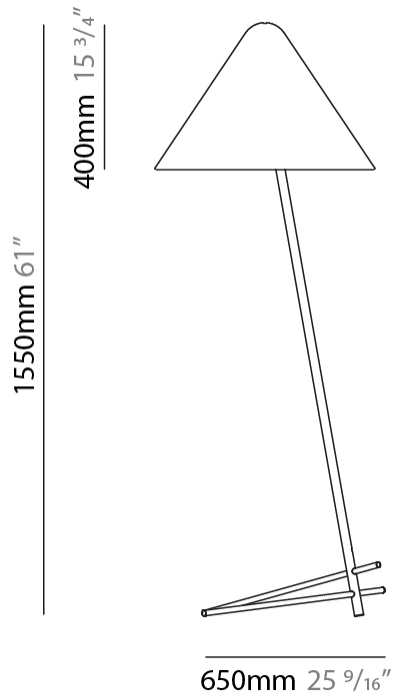

KONICA PORTABLE

D54019-

base number   Finish
Options

1. To build a product code in our configurator select the specify button on the base model # product page
2. To build a manual product code on this datasheet choose from the options listed below in blue font and add the suffix to the base model #

GENERAL

Series: Konica
Brand: Fambuena
Division: Design
Mounting Type: Portable
Mounting Location: Floor
Subcategory: Floor

PHYSICAL

Shape: Abstract
Diameter (mm): 650
Diameter (in): 25 9/16
Height (mm): 1550
Height (in): 61
Light Distribution: Direct
Diffuser: Acrylic Silkscreen Printed Shade
Fixture Finish: BLK / BRA
Fixture Material: Metal / Methacrylate
Cable Details: Cable length 2000mm / 79"

ELECTRICAL

Number of Lamps: 1
Lamp Type: LED Retrofit
Lamp Shape: A19
Bulb Included: Bulb Not Included
Max. Wattage Per Lamp (W): 4
Lamp Base: E26
Input Voltage (V): 120
Upon Request: 277Vac / GU24

LED

OPTICAL

RATINGS AND CERTIFICATIONS

Certified By: Certified for North American Standards
IP rating: IP20

PROJECT _____
TYPE _____
SPECIFIER _____
QUANTITY _____
DATE _____