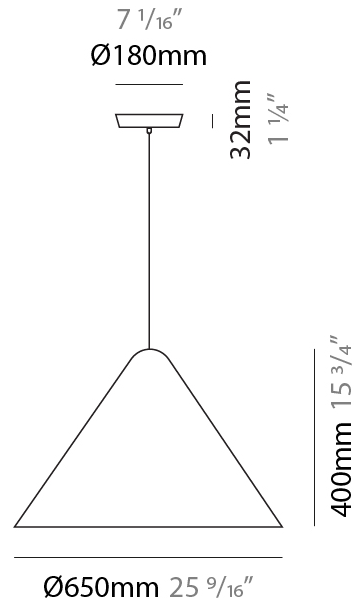

KONICA SUSPENSION

D51070

base number

1. To build a product code in our configurator select the specify button on the base model # product page
2. To build a manual product code on this datasheet choose from the options listed below in blue font and add the suffix to the base model #

GENERAL

Series: Konica
Brand: Fambuena
Division: Design
Mounting Type: Suspension
Mounting Location: Ceiling
Subcategory: Pendant

PHYSICAL

Shape: Abstract
Diameter (mm): 650
Diameter (in): 25 ⁹/₁₆
Height (mm): 400
Height (in): 15 ³/₄
Light Distribution: Direct
Diffuser: Acrylic Silkscreen Printed Shade
Fixture Material: Metal

ELECTRICAL

Number of Lamps: 1
Lamp Type: LED Retrofit
Lamp Shape: A19
Bulb Included: Bulb Not Included
Max. Wattage Per Lamp (W): 4
Lamp Base: E26
Input Voltage (V): 120
Upon Request: 277Vac / GU24

LED

OPTICAL

RATINGS AND CERTIFICATIONS

Certified By: Certified for North American Standards
IP rating: IP20

PROJECT	
TYPE	
SPECIFIER	
QUANTITY	
DATE