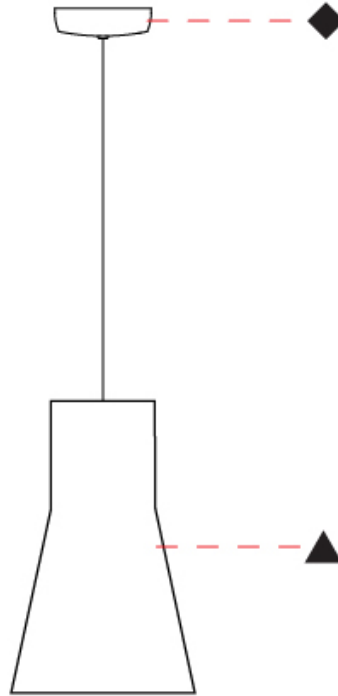

KORA SUSPENSION

D111098-

PROJECT	_____
TYPE	_____
SPECIFIER	_____
QUANTITY	_____
DATE	_____

D