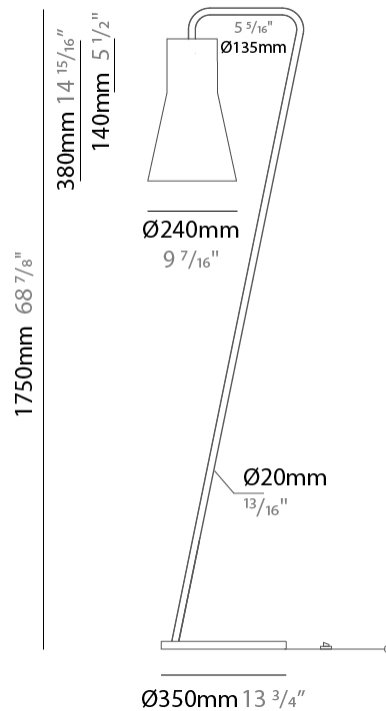

KORA PORTABLE

D114022-

base number Finish
Options

1. To build a product code in our configurator select the specify button on the base model # product page
2. To build a manual product code on this datasheet choose from the options listed below in blue font and add the suffix to the base model #

GENERAL

Series: Kora
Brand: Ole
Division: Design
Mounting Type: Portable
Mounting Location: Floor
Subcategory: Floor

PHYSICAL

Shape: Abstract
Diameter (mm): 350
Diameter (in): 13 3/4
Height (mm): 1750
Height (in): 68 7/8
Light Distribution: Direct / Indirect
Weight (kg): 9
Weight (lbs): 19.8
Fixture Finish: BEI / BLK / BLU / COG / DGN / GRY / MRN / MOC / MUS / OLV / SIL / STN / TER / WHI
Holder Finish: Granulated White
Fixture Material: Fabric Cord / Metal
Upon Request: Other fabric cord colors available upon request (see downloadable finish chart)

ELECTRICAL

Number of Lamps: 1
Lamp Type: LED Retrofit
Lamp Shape: A19
Bulb Included: Bulb Not Included
Max. Wattage Per Lamp (W): 15
Lamp Base: E26
Input Voltage (V): 120
Upon Request: 277Vac / GU24

LED

OPTICAL

RATINGS AND CERTIFICATIONS

Certified By: Certified for North American Standards
IP rating: IP20

PROJECT
TYPE
SPECIFIER
QUANTITY
DATE