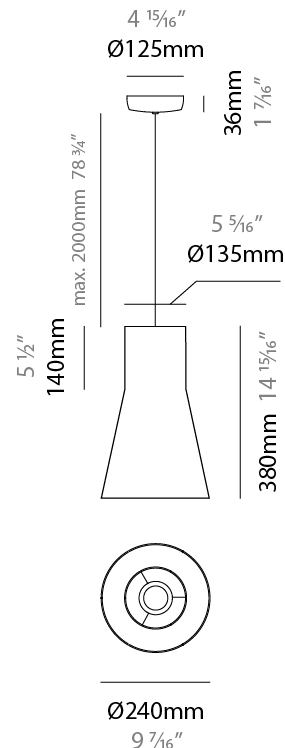

KORA SUSPENSION

D111098-

base number   Finish
Options

PROJECT	_____
TYPE	_____
SPECIFIER	_____
QUANTITY	_____
DATE	_____

1. To build a product code in our configurator select the specify button on the base model # product page
2. To build a manual product code on this datasheet choose from the options listed below in blue font and add the suffix to the base model #

GENERAL

Series: Kora
Partner: Ole
Division: Design
Installation: Suspension
Product Type: Pendant
Mounting Location: Ceiling
Light Distribution: Direct / Indirect

PHYSICAL

Shape: Abstract
Diameter (mm): 240
Diameter (in): 9 ⁷/₁₆
Height (mm): 380
Height (in): 14 ¹⁵/₁₆
Max. Overall Height (mm): 2380
Max. Overall Height (in): 93 ¹¹/₁₆
Weight (kg): 1.5
Weight (lbs): 3.3
Fixture Finish: BEI / BLK / BLU / COG / DGN / GRY / MRN / MOC / MUS / OLV / SIL / STN / TER / WHI
Holder Finish: MBK
Fixture Material: Fabric Cord / Metal
Primary Material: Fabric - Recycled
Cable Details: 2000mm/78 3/4" Cable
Upon Request: Other fabric cord colors available upon request (see downloadable finish chart) Matte White Holder

ELECTRICAL

Number of Lamps: 1
Lamp Type: LED Retrofit
Lamp Shape: A19
Bulb Included: Bulb Not Included
Max. Wattage Per Lamp (W): 15
Lamp Base: E26
Input Voltage (V): 120
Upon Request: 277Vac / GU24

LED

OPTICAL

RATINGS AND CERTIFICATIONS

Certified By: Certified for North American Standards
IP rating: IP20