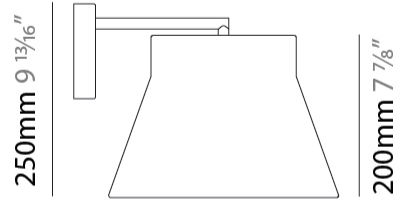

KORA SURFACE

E113043-

base number _____
Finish Options _____

1. To build a product code in our configurator select the specify button on the base model # product page
2. To build a manual product code on this datasheet choose from the options listed below in blue font and add the suffix to the base model #

GENERAL

Series: Kora _____
Partner: Ole _____
Division: Exterior _____
Installation: Surface _____
Product Type: Wall Surface _____
Mounting Location: Wall _____

PHYSICAL

Shape: Drum _____
Diameter (mm): 280 _____
Diameter (in): 11 _____
Height (mm): 250 _____
Depth (mm): 330 _____
Height (in): 9 ¹³/₁₆ _____
Depth (in): 13 _____
Diffuser: PMMA - Opal _____
Fixture Finish: BEI / BLK / BLU / COG / DGN / GRY / MRN / MOC / MUS / OLV / SIL / STN / TER / WHI _____
Holder Finish: MBK _____
Accent Finish: BLK _____
Fixture Material: Fabric Cord / Metal _____
Primary Material: Fabric - Recycled _____

ELECTRICAL

Number of Lamps: 1 _____
Lamp Type: LED Retrofit _____
Lamp Shape: A19 _____
Bulb Included: Bulb Not Included _____
Max. Wattage Per Lamp (W): 15 _____
Lamp Base: E26 _____
Input Voltage (V): 120 _____

LED

OPTICAL

RATINGS AND CERTIFICATIONS

Certified By: Certified for North American Standards _____
IP rating: IP66 _____