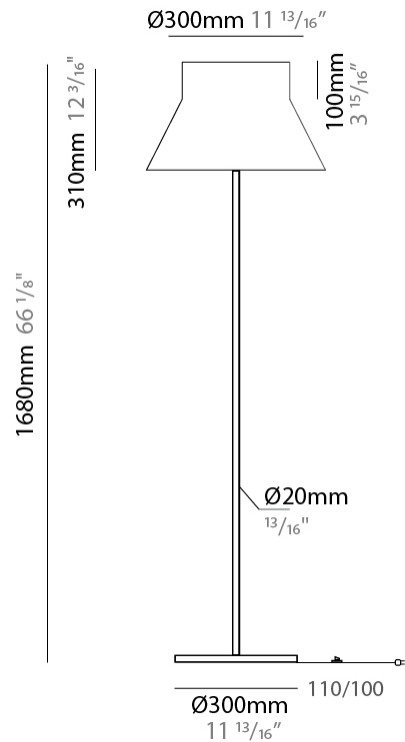

KORA PORTABLE

D114023-

base number Finish
Options

1. To build a product code in our configurator select the specify button on the base model # product page
2. To build a manual product code on this datasheet choose from the options listed below in blue font and add the suffix to the base model #

GENERAL

Series: Kora
Partner: Ole
Division: Design
Installation: Portable
Product Type: Floor
Mounting Location: Floor
Light Distribution: Direct / Indirect

PHYSICAL

Shape: Abstract
Diameter (mm): 500
Diameter (in): 19 ⁷/₈
Height (mm): 1680
Height (in): 66 ¹/₈
Weight (kg): 8
Weight (lbs): 17.6
Fixture Finish: BEI / BLK / BLU / COG / DGN / GRY / MRN / MOC / MUS / OLV / SIL / STN / TER / WHI
Holder Finish: Granulated White
Fixture Material: Fabric Cord / Metal
Primary Material: Fabric - Recycled
Upon Request: Other fabric cord colors available upon request (see downloadable finish chart)

ELECTRICAL

Number of Lamps: 1
Lamp Type: LED Retrofit
Lamp Shape: A19
Bulb Included: Bulb Not Included
Max. Wattage Per Lamp (W): 15
Lamp Base: E26
Input Voltage (V): 120
Upon Request: 277Vac / GU24

LED

OPTICAL

RATINGS AND CERTIFICATIONS

Certified By: Certified for North American Standards
IP rating: IP20

PROJECT
TYPE
SPECIFIER
QUANTITY
DATE