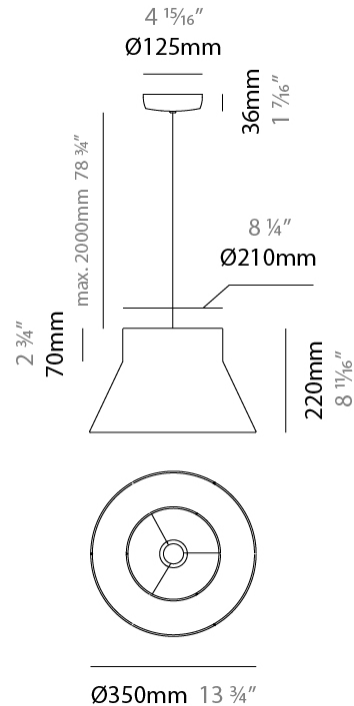

KORA SUSPENSION

D111099-

base number Finish
Options

1. To build a product code in our configurator select the specify button on the base model # product page
2. To build a manual product code on this datasheet choose from the options listed below in blue font and add the suffix to the base model #

GENERAL

Series: Kora
Partner: Ole
Division: Design
Installation: Suspension
Product Type: Pendant
Mounting Location: Ceiling
Light Distribution: Direct / Indirect

PHYSICAL

Shape: Abstract
Diameter (mm): 350
Diameter (in): 13 3/4
Height (mm): 220
Height (in): 8 11/16
Max. Overall Height (mm): 2220
Max. Overall Height (in): 87 3/8
Weight (kg): 1.6
Weight (lbs): 3.5
Fixture Finish: BEI / BLK / BLU / COG / DGN / GRY / MRN / MOC / MUS / OLV / SIL / STN / TER / WHI
Holder Finish: MBK
Fixture Material: Fabric Cord / Metal
Primary Material: Fabric - Recycled
Cable Details: 2000mm/78 3/4" Cable
Upon Request: Other fabric cord colors available upon request (see downloadable finish chart) Matte White Holder

ELECTRICAL

Number of Lamps: 1
Lamp Type: LED Retrofit
Lamp Shape: A19
Bulb Included: Bulb Not Included
Max. Wattage Per Lamp (W): 15
Lamp Base: E26
Input Voltage (V): 120
Upon Request: 277Vac / GU24

LED

OPTICAL

RATINGS AND CERTIFICATIONS

Certified By: Certified for North American Standards
IP rating: IP20

PROJECT
TYPE
SPECIFIER
QUANTITY
DATE