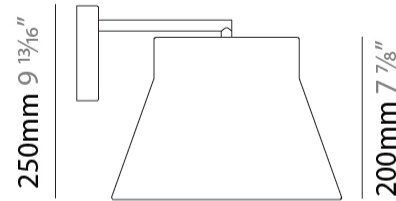

KORA SURFACE

E113043-

base number _____
Finish Options _____

1. To build a product code in our configurator select the specify button on the base model # product page
2. To build a manual product code on this datasheet choose from the options listed below in blue font and add the suffix to the base model #

GENERAL

Series: Kora _____
Partner: Ole _____
Division: Exterior _____
Installation: Surface _____
Product Type: Wall Surface _____
Mounting Location: Wall _____

PHYSICAL

Shape: Drum _____
Diameter (mm): 280 _____
Diameter (in): 11 _____
Height (mm): 250 _____
Depth (mm): 330 _____
Height (in): 9 ¹³/₁₆ _____
Depth (in): 13 _____
Diffuser: PMMA - Opal _____
Fixture Finish: BEI / BLK / BLU / COG / DGN / GRY / MRN / MOC / MUS / OLV / SIL / STN / TER / WHI _____
Holder Finish: MBK _____
Accent Finish: BLK _____
Fixture Material: Fabric Cord / Metal _____
Primary Material: Fabric - Recycled _____

ELECTRICAL

Number of Lamps: 1 _____
Lamp Type: LED Retrofit _____
Lamp Shape: A19 _____
Bulb Included: Bulb Not Included _____
Max. Wattage Per Lamp (W): 15 _____
Lamp Base: E26 _____
Input Voltage (V): 120 _____

LED

OPTICAL

RATINGS AND CERTIFICATIONS

Certified By: Certified for North American Standards _____
IP rating: IP66 _____