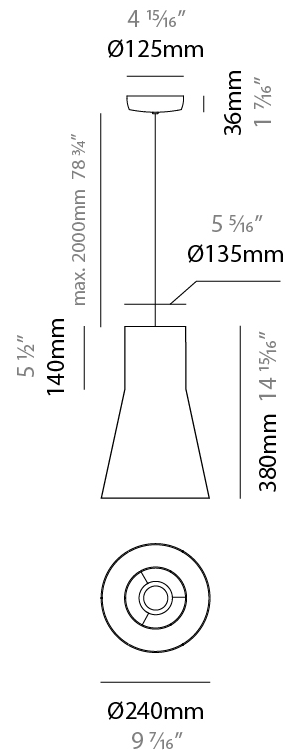

KORA SUSPENSION

D111098-

base number   Finish
Options

PROJECT	_____
TYPE	_____
SPECIFIER	_____
QUANTITY	_____
DATE	_____

1. To build a product code in our configurator select the specify button on the base model # product page
2. To build a manual product code on this datasheet choose from the options listed below in blue font and add the suffix to the base model #

GENERAL

Series: Kora
Partner: Ole
Division: Design
Installation: Suspension
Product Type: Pendant
Mounting Location: Ceiling
Light Distribution: Direct / Indirect

PHYSICAL

Shape: Abstract
Diameter (mm): 240
Diameter (in): 9 ⁷/₁₆
Height (mm): 380
Height (in): 14 ¹⁵/₁₆
Max. Overall Height (mm): 2380
Max. Overall Height (in): 93 ¹¹/₁₆
Weight (kg): 1.5
Weight (lbs): 3.3
Fixture Finish: BEI / BLK / BLU / COG / DGN / GRY / MRN / MOC / MUS / OLV / SIL / STN / TER / WHI
Holder Finish: MBK
Fixture Material: Fabric Cord / Metal
Primary Material: Fabric - Recycled
Cable Details: 2000mm/78 3/4" Cable
Upon Request: Other fabric cord colors available upon request (see downloadable finish chart) Matte White Holder

ELECTRICAL

Number of Lamps: 1
Lamp Type: LED Retrofit
Lamp Shape: A19
Bulb Included: Bulb Not Included
Max. Wattage Per Lamp (W): 15
Lamp Base: E26
Input Voltage (V): 120
Upon Request: 277Vac / GU24

LED

OPTICAL

RATINGS AND CERTIFICATIONS

Certified By: Certified for North American Standards
IP rating: IP20