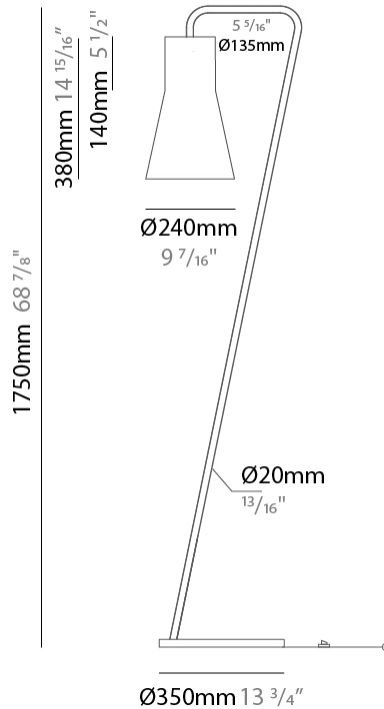

KORA PORTABLE

D114022-

base number Finish
Options

1. To build a product code in our configurator select the specify button on the base model # product page
2. To build a manual product code on this datasheet choose from the options listed below in blue font and add the suffix to the base model #

GENERAL

Series: Kora
Partner: Ole
Division: Design
Installation: Portable
Product Type: Floor
Mounting Location: Floor
Light Distribution: Direct / Indirect

PHYSICAL

Shape: Abstract
Diameter (mm): 350
Diameter (in): 13 3/4
Height (mm): 1750
Height (in): 68 7/8
Weight (kg): 9
Weight (lbs): 19.8
Fixture Finish: BEI / BLK / BLU / COG / DGN / GRY / MRN / MOC / MUS / OLV / SIL / STN / TER / WHI
Holder Finish: Granulated White
Fixture Material: Fabric Cord / Metal
Primary Material: Fabric - Recycled
Upon Request: Other fabric cord colors available upon request (see downloadable finish chart)

ELECTRICAL

Number of Lamps: 1
Lamp Type: LED Retrofit
Lamp Shape: A19
Bulb Included: Bulb Not Included
Max. Wattage Per Lamp (W): 15
Lamp Base: E26
Input Voltage (V): 120
Upon Request: 277Vac / GU24

LED

OPTICAL

RATINGS AND CERTIFICATIONS

Certified By: Certified for North American Standards
IP rating: IP20

PROJECT
TYPE
SPECIFIER
QUANTITY
DATE