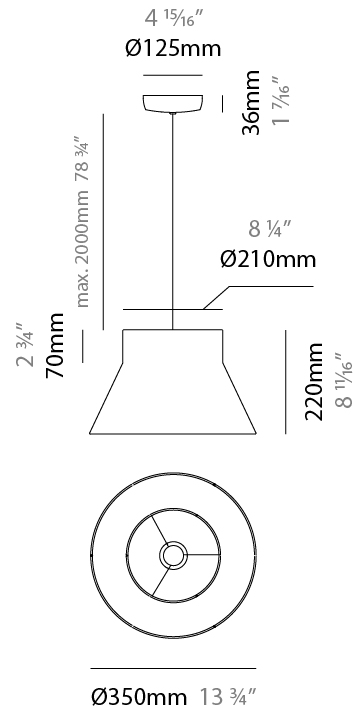

KORA SUSPENSION

D111099- _____ - _____

base number   Finish Options   Finish Options

1. To build a product code in our configurator select the specify button on the base model # product page
2. To build a manual product code on this datasheet choose from the options listed below in blue font and add the suffix to the base model #

GENERAL

Series: Kora
Brand: Ole
Division: Design
Mounting Type: Suspension
Mounting Location: Ceiling
Subcategory: Up/Down Light

PHYSICAL

Shape: Abstract
Diameter (mm): 350
Diameter (in): 13 3/4
Height (mm): 220
Height (in): 8 11/16
Max. Overall Height (mm): 2220
Max. Overall Height (in): 87 3/8
Light Distribution: Direct / Indirect
Weight (kg): 1.6
Weight (lbs): 3.5
Fixture Finish: BEI / BLK / BLU / COG / DGN / GRY / MRN / MOC / MUS / OLV / SIL / STN / TER / WHI
Holder Finish: MWH / MBK
Fixture Material: Fabric Cord / Metal
Cable Details: 2000mm Cable
Upon Request: Other fabric cord colors available upon request (see downloadable finish chart)

ELECTRICAL

Number of Lamps: 1
Lamp Type: LED Retrofit
Lamp Shape: A19
Bulb Included: Bulb Not Included
Max. Wattage Per Lamp (W): 15
Lamp Base: E26
Input Voltage (V): 120
Upon Request: 277Vac / GU24

LED

OPTICAL

RATINGS AND CERTIFICATIONS

Certified By: Certified for North American Standards
IP rating: IP20

PROJECT	_____
TYPE	_____
SPECIFIER	_____
QUANTITY	_____
DATE	_____