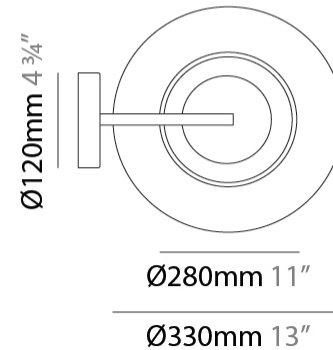

KORA SURFACE

E113043-

base number _____
Finish Options _____

1. To build a product code in our configurator select the specify button on the base model # product page
2. To build a manual product code on this datasheet choose from the options listed below in blue font and add the suffix to the base model #

GENERAL

Series: Kora _____
Partner: Ole _____
Division: Exterior _____
Installation: Surface _____
Product Type: Wall Surface _____
Mounting Location: Wall _____

PHYSICAL

Shape: Drum _____
Diameter (mm): 280 _____
Diameter (in): 11 _____
Height (mm): 250 _____
Depth (mm): 330 _____
Height (in): 9 ¹³/₁₆ _____
Depth (in): 13 _____
Diffuser: PMMA - Opal _____
Fixture Finish: BEI / BLK / BLU / COG / DGN / GRY / MRN / MOC / MUS / OLV / SIL / STN / TER / WHI _____
Holder Finish: MBK _____
Accent Finish: BLK _____
Fixture Material: Fabric Cord / Metal _____
Primary Material: Fabric - Recycled _____

ELECTRICAL

Number of Lamps: 1 _____
Lamp Type: LED Retrofit _____
Lamp Shape: A19 _____
Bulb Included: Bulb Not Included _____
Max. Wattage Per Lamp (W): 15 _____
Lamp Base: E26 _____
Input Voltage (V): 120 _____

LED

OPTICAL

RATINGS AND CERTIFICATIONS

Certified By: Certified for North American Standards _____
IP rating: IP66 _____