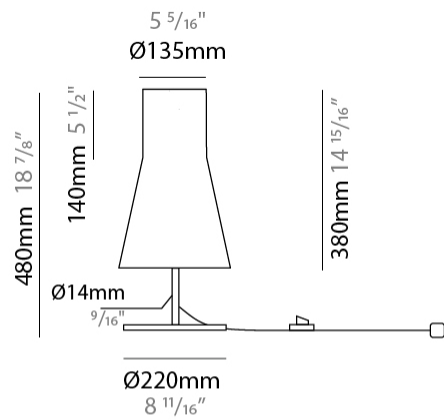

KORA PORTABLE

D114021-

base number Finish
Options

PROJECT
TYPE
SPECIFIER
QUANTITY
DATE

1. To build a product code in our configurator select the specify button on the base model # product page
2. To build a manual product code on this datasheet choose from the options listed below in blue font and add the suffix to the base model #

GENERAL

Series: Kora
Partner: Ole
Division: Design
Installation: Portable
Product Type: Table
Mounting Location: Table
Light Distribution: Direct / Indirect

PHYSICAL

Shape: Abstract
Diameter (mm): 240
Diameter (in): 9 ⁷/₁₆
Height (mm): 480
Height (in): 18 ⁷/₈
Weight (kg): 2
Weight (lbs): 4.4
Fixture Finish: BEI / BLK / BLU / COG / DGN / GRY / MRN / MOC / MUS / OLV / SIL / STN / TER / WHI
Holder Finish: Granulated White
Fixture Material: Fabric Cord / Metal
Primary Material: Fabric - Recycled
Upon Request: Other fabric cord colors available upon request (see downloadable finish chart)

ELECTRICAL

Number of Lamps: 1
Lamp Type: LED Retrofit
Lamp Shape: A19
Bulb Included: Bulb Not Included
Max. Wattage Per Lamp (W): 15
Lamp Base: E26
Input Voltage (V): 120
Upon Request: 277Vac / GU24

LED

OPTICAL

RATINGS AND CERTIFICATIONS

Certified By: Certified for North American Standards
IP rating: IP20