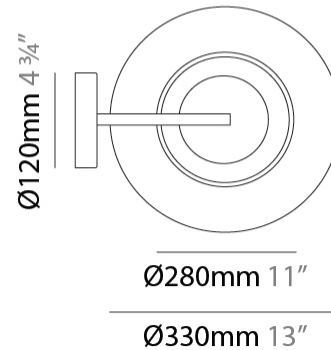

KORA SURFACE

E113043-

base number _____
Finish Options _____

1. To build a product code in our configurator select the specify button on the base model # product page
2. To build a manual product code on this datasheet choose from the options listed below in blue font and add the suffix to the base model #

GENERAL

Series: Kora _____
Partner: Ole _____
Division: Exterior _____
Installation: Surface _____
Product Type: Wall Surface _____
Mounting Location: Wall _____

PHYSICAL

Shape: Drum _____
Diameter (mm): 280 _____
Diameter (in): 11 _____
Height (mm): 250 _____
Depth (mm): 330 _____
Height (in): 9 ¹³/₁₆ _____
Depth (in): 13 _____
Diffuser: PMMA - Opal _____
Fixture Finish: BEI / BLK / BLU / COG / DGN / GRY / MRN / MOC / MUS / OLV / SIL / STN / TER / WHI _____
Holder Finish: MBK _____
Accent Finish: BLK _____
Fixture Material: Fabric Cord / Metal _____
Primary Material: Fabric - Recycled _____

ELECTRICAL

Number of Lamps: 1 _____
Lamp Type: LED Retrofit _____
Lamp Shape: A19 _____
Bulb Included: Bulb Not Included _____
Max. Wattage Per Lamp (W): 15 _____
Lamp Base: E26 _____
Input Voltage (V): 120 _____

LED

OPTICAL

RATINGS AND CERTIFICATIONS

Certified By: Certified for North American Standards _____
IP rating: IP66 _____