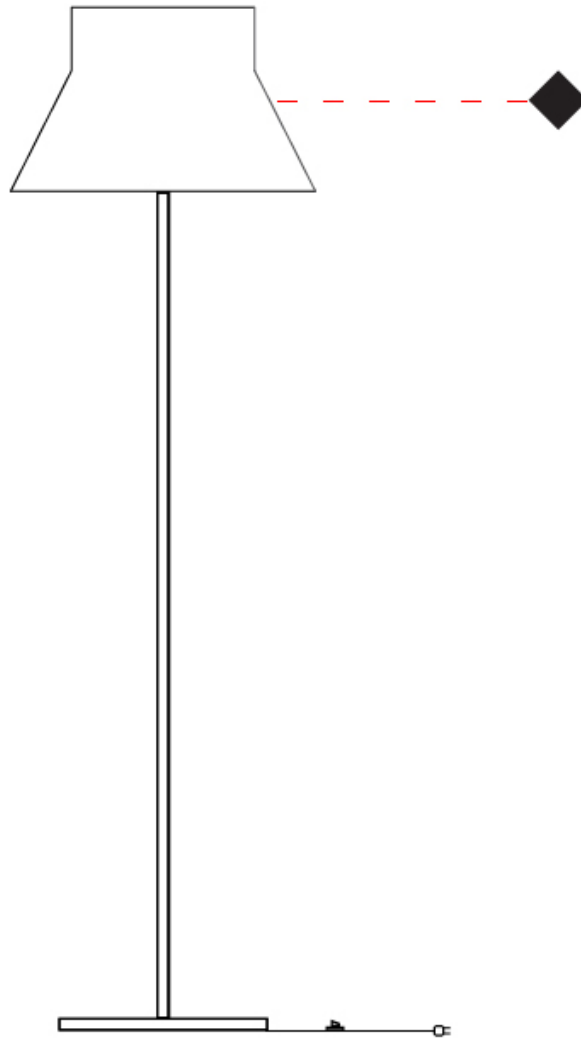

D114023-

PROJECT _____

TYPE _____

SPECIFIER _____

QUANTITY _____

DATE _____

D