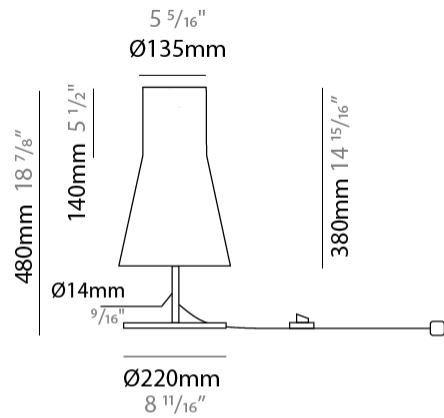

KORA PORTABLE

D114021-

base number Finish
Options

1. To build a product code in our configurator select the specify button on the base model # product page
2. To build a manual product code on this datasheet choose from the options listed below in blue font and add the suffix to the base model #

GENERAL

Series: Kora
Partner: Ole
Division: Design
Installation: Portable
Product Type: Table
Mounting Location: Table
Light Distribution: Direct / Indirect

PHYSICAL

Shape: Abstract
Diameter (mm): 240
Diameter (in): 9 ⁷/₁₆
Height (mm): 480
Height (in): 18 ⁷/₈
Weight (kg): 2
Weight (lbs): 4.4
Fixture Finish: BEI / BLK / BLU / COG / DGN / GRY / MRN / MOC / MUS / OLV / SIL / STN / TER / WHI
Holder Finish: Granulated White
Fixture Material: Fabric Cord / Metal
Primary Material: Fabric - Recycled
Upon Request: Other fabric cord colors available upon request (see downloadable finish chart)

ELECTRICAL

Number of Lamps: 1
Lamp Type: LED Retrofit
Lamp Shape: A19
Bulb Included: Bulb Not Included
Max. Wattage Per Lamp (W): 15
Lamp Base: E26
Input Voltage (V): 120
Upon Request: 277Vac / GU24

LED

OPTICAL

RATINGS AND CERTIFICATIONS

Certified By: Certified for North American Standards
IP rating: IP20

PROJECT
TYPE
SPECIFIER
QUANTITY
DATE

Ø240mm
9 ⁷/₁₆"