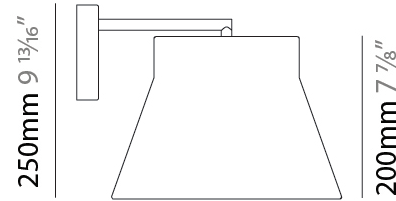

KORA SURFACE

E113043- _____
base number   Finish Options   Finish Options

1. To build a product code in our configurator select the specify button on the base model # product page
2. To build a manual product code on this datasheet choose from the options listed below in blue font and add the suffix to the base model #

GENERAL

Series: Kora
Brand: Ole
Division: Exterior
Mounting Type: Surface
Mounting Location: Wall
Subcategory: Sconce

PHYSICAL

Shape: Drum
Diameter (mm): 280
Diameter (in): 11
Height (mm): 250
Depth (mm): 330
Height (in): 9 ¹³/₁₆
Depth (in): 13
Light Distribution: Omnidirectional
Diffuser: PMMA - Opal
Fixture Finish: BEI / BLK / BLU / COG / DGN / GRY / MRN / MOC / MUS / OLV / SIL / STN / TER / WHI
Holder Finish: MWH / BLK
Accent Finish: Wired Frame - Black (except for white cord)
Fixture Material: Fabric Cord / Metal

ELECTRICAL

Number of Lamps: 1
Lamp Type: LED Retrofit
Lamp Shape: A19
Bulb Included: Bulb Not Included
Max. Wattage Per Lamp (W): 15
Lamp Base: E26
Input Voltage (V): 120

LED

OPTICAL

RATINGS AND CERTIFICATIONS

Certified By: Certified for North American Standards
IP rating: IP66