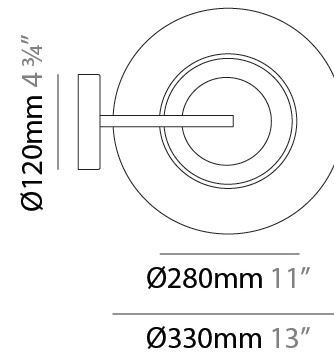

KORA SURFACE

E113043- _____
base number   Finish Options   Finish Options

1. To build a product code in our configurator select the specify button on the base model # product page
2. To build a manual product code on this datasheet choose from the options listed below in blue font and add the suffix to the base model #

GENERAL

Series: Kora
Brand: Ole
Division: Exterior
Mounting Type: Surface
Mounting Location: Wall
Subcategory: Sconce

PHYSICAL

Shape: Drum
Diameter (mm): 280
Diameter (in): 11
Height (mm): 250
Depth (mm): 330
Height (in): 9 ¹³/₁₆
Depth (in): 13
Light Distribution: Omnidirectional
Diffuser: PMMA - Opal
Fixture Finish: BEI / BLK / BLU / COG / DGN / GRY / MRN / MOC / MUS / OLV / SIL / STN / TER / WHI
Holder Finish: MWH / BLK
Accent Finish: Wired Frame - Black (except for white cord)
Fixture Material: Fabric Cord / Metal

ELECTRICAL

Number of Lamps: 1
Lamp Type: LED Retrofit
Lamp Shape: A19
Bulb Included: Bulb Not Included
Max. Wattage Per Lamp (W): 15
Lamp Base: E26
Input Voltage (V): 120

LED

OPTICAL

RATINGS AND CERTIFICATIONS

Certified By: Certified for North American Standards
IP rating: IP66