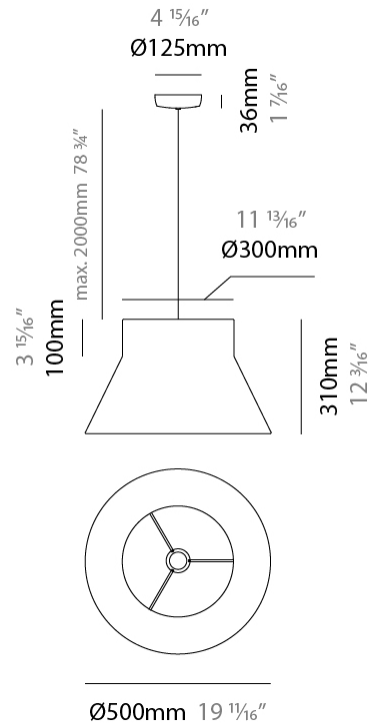

1. To build a product code in our configurator select the specify button on the base model # product page
2. To build a manual product code on this datasheet choose from the options listed below in blue font and add the suffix to the base model #

GENERAL

Series: Kora _____
Partner: Ole _____
Division: Design _____
Installation: Suspension _____
Product Type: Pendant _____
Mounting Location: Ceiling _____
Light Distribution: Direct / Indirect _____

PHYSICAL

Shape: Abstract _____
Diameter (mm): 500 _____
Diameter (in): 19 ¹⁵/₁₆ _____
Height (mm): 310 _____
Height (in): 12 ³/₁₆ _____
Max. Overall Height (mm): 2310 _____
Max. Overall Height (in): 30 ¹⁵/₁₆ _____
Weight (kg): 2.5 _____
Weight (lbs): 5.5 _____
Fixture Finish: BEI / BLK / BLU / COG / DGN / GRY / MRN / MOC / MUS / OLV / SIL / STN / TER / WHI _____
Holder Finish: MBK _____
Fixture Material: Fabric Cord / Metal _____
Primary Material: Fabric - Recycled _____
Cable Details: 2000mm Cable _____
Upon Request: Other fabric cord colors available upon request (see downloadable finish chart) Matte White Holder _____

ELECTRICAL

Number of Lamps: 1 _____
Lamp Type: LED Retrofit _____
Lamp Shape: A19 _____
Bulb Included: Bulb Not Included _____
Max. Wattage Per Lamp (W): 15 _____
Lamp Base: E26 _____
Input Voltage (V): 120 _____
Upon Request: 277Vac / GU24 _____

LED

OPTICAL

RATINGS AND CERTIFICATIONS

Certified By: Certified for North American Standards _____
IP rating: IP20 _____