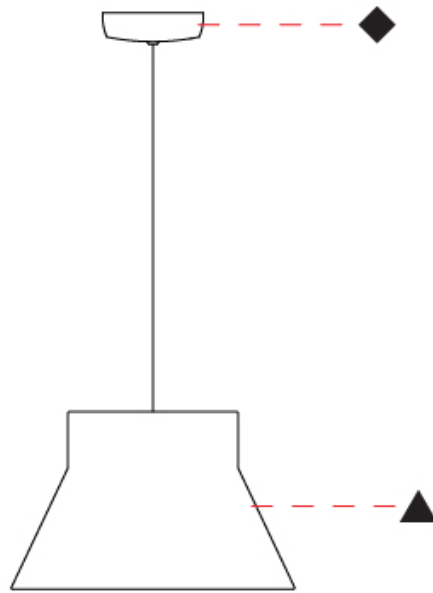

KORA SUSPENSION

D111099-

PROJECT	_____
TYPE	_____
SPECIFIER	_____
QUANTITY	_____
DATE	_____