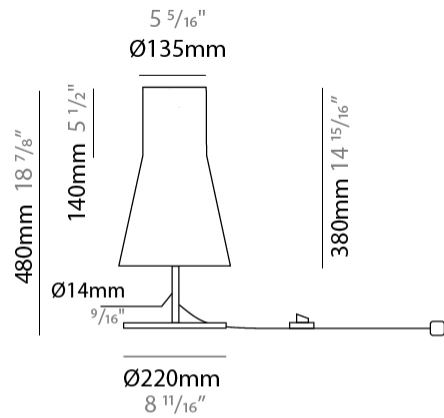

KORA PORTABLE

D114021-

base number Finish
Options

PROJECT
TYPE
SPECIFIER
QUANTITY
DATE

1. To build a product code in our configurator select the specify button on the base model # product page
2. To build a manual product code on this datasheet choose from the options listed below in blue font and add the suffix to the base model #

GENERAL

Series: Kora
Brand: Ole
Division: Design
Mounting Type: Portable
Mounting Location: Table
Subcategory: Table

PHYSICAL

Shape: Abstract
Diameter (mm): 240
Diameter (in): 9 7/16
Height (mm): 480
Height (in): 18 7/8
Light Distribution: Direct / Indirect
Weight (kg): 2
Weight (lbs): 4.4
Fixture Finish: BEI / BLK / BLU / COG / DGN / GRY / MRN / MOC / MUS / OLV / SIL / STN / TER / WHI
Holder Finish: Granulated White
Fixture Material: Fabric Cord / Metal
Upon Request: Other fabric cord colors available upon request (see downloadable finish chart)

ELECTRICAL

Number of Lamps: 1
Lamp Type: LED Retrofit
Lamp Shape: A19
Bulb Included: Bulb Not Included
Max. Wattage Per Lamp (W): 15
Lamp Base: E26
Input Voltage (V): 120
Upon Request: 277Vac / GU24

LED

OPTICAL

RATINGS AND CERTIFICATIONS

Certified By: Certified for North American Standards
IP rating: IP20

Ø240mm
9 7/16"