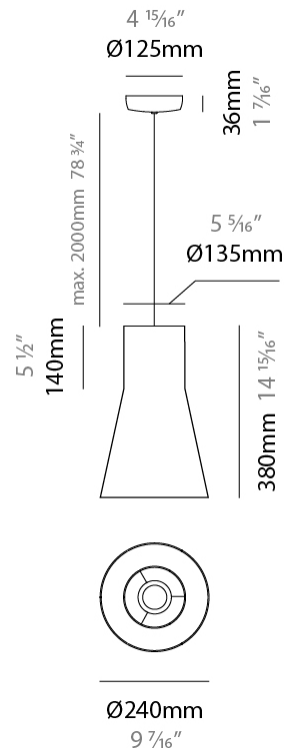

KORA SUSPENSION

D111098-

base number   Finish Options   Finish Options

1. To build a product code in our configurator select the specify button on the base model # product page
2. To build a manual product code on this datasheet choose from the options listed below in blue font and add the suffix to the base model #

GENERAL

Series: Kora
Brand: Ole
Division: Design
Mounting Type: Suspension
Mounting Location: Ceiling
Subcategory: Up/Down Light

PHYSICAL

Shape: Abstract
Diameter (mm): 240
Diameter (in): 9 ⁷/₁₆
Height (mm): 380
Height (in): 14 ¹⁵/₁₆
Max. Overall Height (mm): 2380
Max. Overall Height (in): 93 ¹¹/₁₆
Light Distribution: Direct / Indirect
Weight (kg): 1.5
Weight (lbs): 3.3
Fixture Finish: BEI / BLK / BLU / COG / DGN / GRY / MRN / MOC / MUS / OLV / SIL / STN / TER / WHI
Holder Finish: MWH / MBK
Fixture Material: Fabric Cord / Metal
Cable Details: 2000mm Cable
Upon Request: Other fabric cord colors available upon request (see downloadable finish chart)

ELECTRICAL

Number of Lamps: 1
Lamp Type: LED Retrofit
Lamp Shape: A19
Bulb Included: Bulb Not Included
Max. Wattage Per Lamp (W): 15
Lamp Base: E26
Input Voltage (V): 120
Upon Request: 277Vac / GU24

LED

OPTICAL

RATINGS AND CERTIFICATIONS

Certified By: Certified for North American Standards
IP rating: IP20

PROJECT
TYPE
SPECIFIER
QUANTITY
DATE