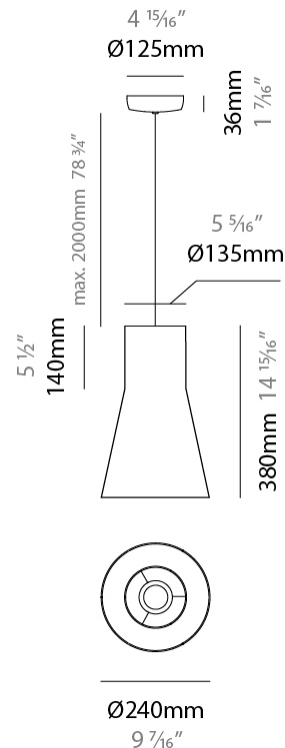

KORA SUSPENSION

D111098-

base number   Finish Options   Finish Options

1. To build a product code in our configurator select the specify button on the base model # product page
2. To build a manual product code on this datasheet choose from the options listed below in blue font and add the suffix to the base model #

GENERAL

Series: Kora
Brand: Ole
Division: Design
Mounting Type: Suspension
Mounting Location: Ceiling
Subcategory: Up/Down Light

PHYSICAL

Shape: Abstract
Diameter (mm): 240
Diameter (in): 9 7/16
Height (mm): 380
Height (in): 14 15/16
Max. Overall Height (mm): 2380
Max. Overall Height (in): 93 11/16
Light Distribution: Direct / Indirect
Weight (kg): 1.5
Weight (lbs): 3.3
Fixture Finish: BEI / BLK / BLU / COG / DGN / GRY / MRN / MOC / MUS / OLV / SIL / STN / TER / WHI
Holder Finish: MWH / MBK
Fixture Material: Fabric Cord / Metal
Cable Details: 2000mm Cable
Upon Request: Other fabric cord colors available upon request (see downloadable finish chart)

ELECTRICAL

Number of Lamps: 1
Lamp Type: LED Retrofit
Lamp Shape: A19
Bulb Included: Bulb Not Included
Max. Wattage Per Lamp (W): 15
Lamp Base: E26
Input Voltage (V): 120
Upon Request: 277Vac / GU24

LED

OPTICAL

RATINGS AND CERTIFICATIONS

Certified By: Certified for North American Standards
IP rating: IP20

PROJECT
TYPE
SPECIFIER
QUANTITY
DATE