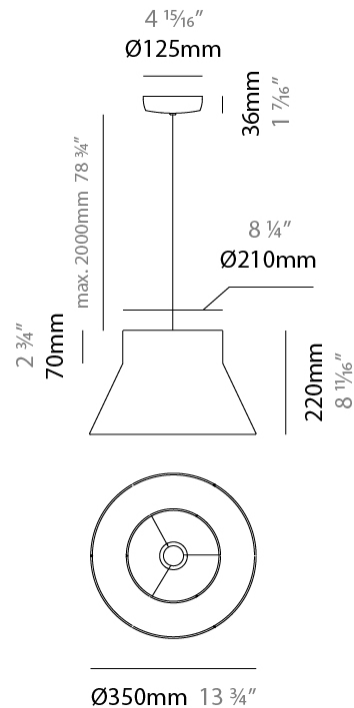

KORA SUSPENSION

D111099-

base number   Finish   Finish
Options   Options

1. To build a product code in our configurator select the specify button on the base model # product page
2. To build a manual product code on this datasheet choose from the options listed below in blue font and add the suffix to the base model #

GENERAL

Series: Kora
Brand: Ole
Division: Design
Mounting Type: Suspension
Mounting Location: Ceiling
Subcategory: Up/Down Light

PHYSICAL

Shape: Abstract
Diameter (mm): 350
Diameter (in): 13 3/4
Height (mm): 220
Height (in): 8 11/16
Max. Overall Height (mm): 2220
Max. Overall Height (in): 87 3/8
Light Distribution: Direct / Indirect
Weight (kg): 1.6
Weight (lbs): 3.5
Fixture Finish: BEI / BLK / BLU / COG / DGN / GRY / MRN / MOC / MUS / OLV / SIL / STN / TER / WHI
Holder Finish: MWH / MBK
Fixture Material: Fabric Cord / Metal
Cable Details: 2000mm Cable
Upon Request: Other fabric cord colors available upon request (see downloadable finish chart)

ELECTRICAL

Number of Lamps: 1
Lamp Type: LED Retrofit
Lamp Shape: A19
Bulb Included: Bulb Not Included
Max. Wattage Per Lamp (W): 15
Lamp Base: E26
Input Voltage (V): 120
Upon Request: 277Vac / GU24

LED

OPTICAL

RATINGS AND CERTIFICATIONS

Certified By: Certified for North American Standards
IP rating: IP20

PROJECT
TYPE
SPECIFIER
QUANTITY
DATE