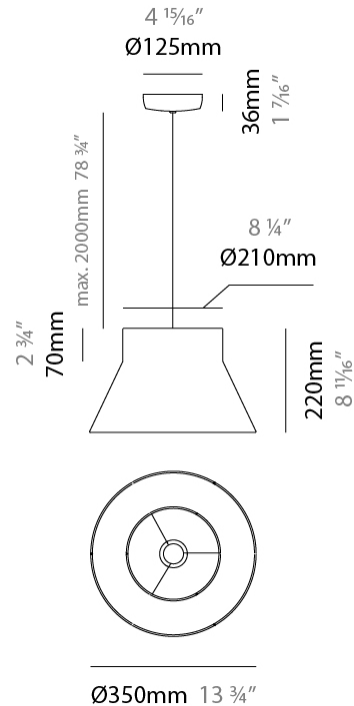

KORA SUSPENSION

D111099- _____

base number   Finish   Finish
Options   Options

1. To build a product code in our configurator select the specify button on the base model # product page
2. To build a manual product code on this datasheet choose from the options listed below in blue font and add the suffix to the base model #

GENERAL

Series: Kora
Brand: Ole
Division: Design
Mounting Type: Suspension
Mounting Location: Ceiling
Subcategory: Up/Down Light

PHYSICAL

Shape: Abstract
Diameter (mm): 350
Diameter (in): 13 ³/₄
Height (mm): 220
Height (in): 8 ¹¹/₁₆
Max. Overall Height (mm): 2220
Max. Overall Height (in): 87 ³/₈
Light Distribution: Direct / Indirect
Weight (kg): 1.6
Weight (lbs): 3.5
Fixture Finish: BEI / BLK / BLU / COG / DGN / GRY / MRN / MOC / MUS / OLV / SIL / STN / TER / WHI
Holder Finish: MWH / MBK
Fixture Material: Fabric Cord / Metal
Cable Details: 2000mm Cable
Upon Request: Other fabric cord colors available upon request (see downloadable finish chart)

ELECTRICAL

Number of Lamps: 1
Lamp Type: LED Retrofit
Lamp Shape: A19
Bulb Included: Bulb Not Included
Max. Wattage Per Lamp (W): 15
Lamp Base: E26
Input Voltage (V): 120
Upon Request: 277Vac / GU24

LED

OPTICAL

RATINGS AND CERTIFICATIONS

Certified By: Certified for North American Standards
IP rating: IP20

PROJECT	_____
TYPE	_____
SPECIFIER	_____
QUANTITY	_____
DATE	_____