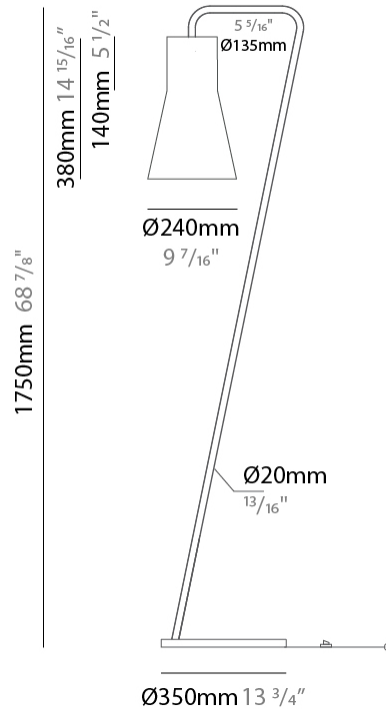

KORA PORTABLE

D114022-

base number Finish
Options

1. To build a product code in our configurator select the specify button on the base model # product page
2. To build a manual product code on this datasheet choose from the options listed below in blue font and add the suffix to the base model #

GENERAL

Series: Kora
Brand: Ole
Division: Design
Mounting Type: Portable
Mounting Location: Floor
Subcategory: Floor

PHYSICAL

Shape: Abstract
Diameter (mm): 350
Diameter (in): 13 3/4
Height (mm): 1750
Height (in): 68 7/8
Light Distribution: Direct / Indirect
Weight (kg): 9
Weight (lbs): 19.8
Fixture Finish: BEI / BLK / BLU / COG / DGN / GRY / MRN / MOC / MUS / OLV / SIL / STN / TER / WHI
Holder Finish: Granulated White
Fixture Material: Fabric Cord / Metal
Upon Request: Other fabric cord colors available upon request (see downloadable finish chart)

ELECTRICAL

Number of Lamps: 1
Lamp Type: LED Retrofit
Lamp Shape: A19
Bulb Included: Bulb Not Included
Max. Wattage Per Lamp (W): 15
Lamp Base: E26
Input Voltage (V): 120
Upon Request: 277Vac / GU24

LED

OPTICAL

RATINGS AND CERTIFICATIONS

Certified By: Certified for North American Standards
IP rating: IP20

PROJECT
TYPE
SPECIFIER
QUANTITY
DATE