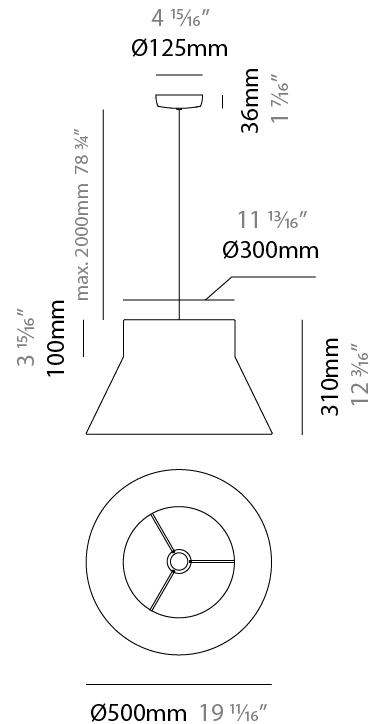

1. To build a product code in our configurator select the specify button on the base model # product page
2. To build a manual product code on this datasheet choose from the options listed below in blue font and add the suffix to the base model #

GENERAL

Series: Kora _____
Partner: Ole _____
Division: Design _____
Installation: Suspension _____
Product Type: Pendant _____
Mounting Location: Ceiling _____
Light Distribution: Direct / Indirect _____

PHYSICAL

Shape: Abstract _____
Diameter (mm): 500 _____
Diameter (in): 19 ¹⁵/₁₆ _____
Height (mm): 310 _____
Height (in): 12 ³/₁₆ _____
Max. Overall Height (mm): 2310 _____
Max. Overall Height (in): 30 ¹⁵/₁₆ _____
Weight (kg): 2.5 _____
Weight (lbs): 5.5 _____
Fixture Finish: BEI / BLK / BLU / COG / DGN / GRY / MRN / MOC / MUS / OLV / SIL / STN / TER / WHI
Holder Finish: MBK _____
Fixture Material: Fabric Cord / Metal _____
Primary Material: Fabric - Recycled _____
Cable Details: 2000mm Cable _____
Upon Request: Other fabric cord colors available upon request (see downloadable finish chart) Matte White Holder _____

ELECTRICAL

Number of Lamps: 1 _____
Lamp Type: LED Retrofit _____
Lamp Shape: A19 _____
Bulb Included: Bulb Not Included _____
Max. Wattage Per Lamp (W): 15 _____
Lamp Base: E26 _____
Input Voltage (V): 120 _____
Upon Request: 277Vac / GU24 _____

LED

OPTICAL

RATINGS AND CERTIFICATIONS

Certified By: Certified for North American Standards _____
IP rating: IP20 _____