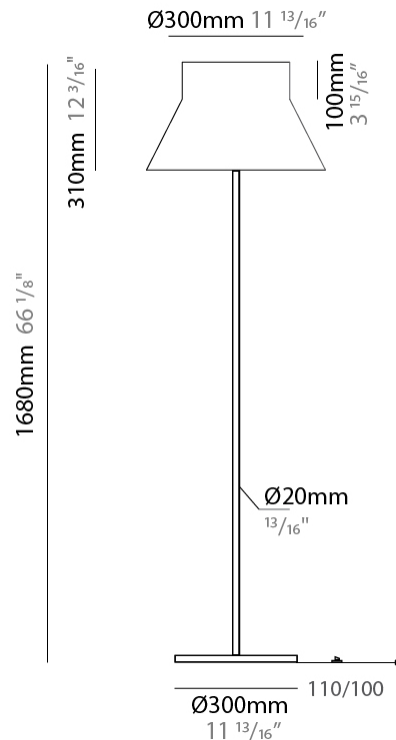

KORA PORTABLE

D114023-

base number   Finish
Options

1. To build a product code in our configurator select the specify button on the base model # product page
2. To build a manual product code on this datasheet choose from the options listed below in blue font and add the suffix to the base model #

GENERAL

Series: Kora
Partner: Ole
Division: Design
Installation: Portable
Product Type: Floor
Mounting Location: Floor
Light Distribution: Direct / Indirect

PHYSICAL

Shape: Abstract
Diameter (mm): 500
Diameter (in): 19 2/3
Height (mm): 1680
Height (in): 66 1/8
Weight (kg): 8
Weight (lbs): 17.6
Fixture Finish: BEI / BLK / BLU / COG / DGN / GRY / MRN / MOC / MUS /
OLV / SIL / STN / TER / WHI
Holder Finish: Granulated White
Fixture Material: Fabric Cord / Metal
Primary Material: Fabric - Recycled
Upon Request: Other fabric cord colors available upon request (see
downloadable finish chart)

ELECTRICAL

Number of Lamps: 1
Lamp Type: LED Retrofit
Lamp Shape: A19
Bulb Included: Bulb Not Included
Max. Wattage Per Lamp (W): 15
Lamp Base: E26
Input Voltage (V): 120
Upon Request: 277Vac / GU24

LED

OPTICAL

RATINGS AND CERTIFICATIONS

Certified By: Certified for North American Standards
IP rating: IP20

PROJECT	_____
TYPE	_____
SPECIFIER	_____
QUANTITY	_____
DATE	_____