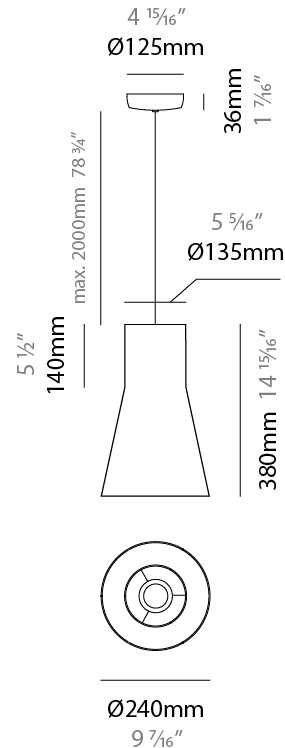

KORA SUSPENSION

D111098-

base number   Finish
Options

PROJECT	_____
TYPE	_____
SPECIFIER	_____
QUANTITY	_____
DATE	_____

1. To build a product code in our configurator select the specify button on the base model # product page
2. To build a manual product code on this datasheet choose from the options listed below in blue font and add the suffix to the base model #

GENERAL

Series: Kora
Partner: Ole
Division: Design
Installation: Suspension
Product Type: Pendant
Mounting Location: Ceiling
Light Distribution: Direct / Indirect

PHYSICAL

Shape: Abstract
Diameter (mm): 240
Diameter (in): 9 ⁷/₁₆
Height (mm): 380
Height (in): 14 ¹⁵/₁₆
Max. Overall Height (mm): 2380
Max. Overall Height (in): 93 ¹¹/₁₆
Weight (kg): 1.5
Weight (lbs): 3.3
Fixture Finish: BEI / BLK / BLU / COG / DGN / GRY / MRN / MOC / MUS / OLV / SIL / STN / TER / WHI
Holder Finish: MBK
Fixture Material: Fabric Cord / Metal
Primary Material: Fabric - Recycled
Cable Details: 2000mm/78 3/4" Cable
Upon Request: Other fabric cord colors available upon request (see downloadable finish chart) Matte White Holder

ELECTRICAL

Number of Lamps: 1
Lamp Type: LED Retrofit
Lamp Shape: A19
Bulb Included: Bulb Not Included
Max. Wattage Per Lamp (W): 15
Lamp Base: E26
Input Voltage (V): 120
Upon Request: 277Vac / GU24

LED

OPTICAL

RATINGS AND CERTIFICATIONS

Certified By: Certified for North American Standards
IP rating: IP20