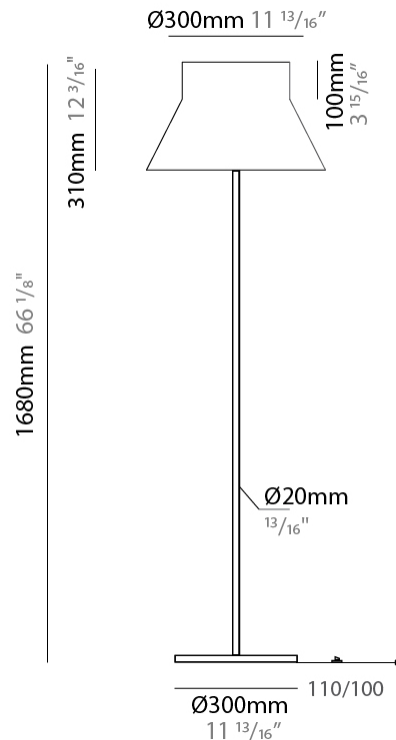

KORA PORTABLE

D114023-

base number   Finish
Options

1. To build a product code in our configurator select the specify button on the base model # product page
2. To build a manual product code on this datasheet choose from the options listed below in blue font and add the suffix to the base model #

GENERAL

Series: Kora
Partner: Ole
Division: Design
Installation: Portable
Product Type: Floor
Mounting Location: Floor
Light Distribution: Direct / Indirect

PHYSICAL

Shape: Abstract
Diameter (mm): 500
Diameter (in): 19 7/8
Height (mm): 1680
Height (in): 66 1/8
Weight (kg): 8
Weight (lbs): 17.6
Fixture Finish: BEI / BLK / BLU / COG / DGN / GRY / MRN / MOC / MUS /
OLV / SIL / STN / TER / WHI
Holder Finish: Granulated White
Fixture Material: Fabric Cord / Metal
Primary Material: Fabric - Recycled
Upon Request: Other fabric cord colors available upon request (see
downloadable finish chart)

ELECTRICAL

Number of Lamps: 1
Lamp Type: LED Retrofit
Lamp Shape: A19
Bulb Included: Bulb Not Included
Max. Wattage Per Lamp (W): 15
Lamp Base: E26
Input Voltage (V): 120
Upon Request: 277Vac / GU24

LED

OPTICAL

RATINGS AND CERTIFICATIONS

Certified By: Certified for North American Standards
IP rating: IP20

PROJECT	_____
TYPE	_____
SPECIFIER	_____
QUANTITY	_____
DATE	_____