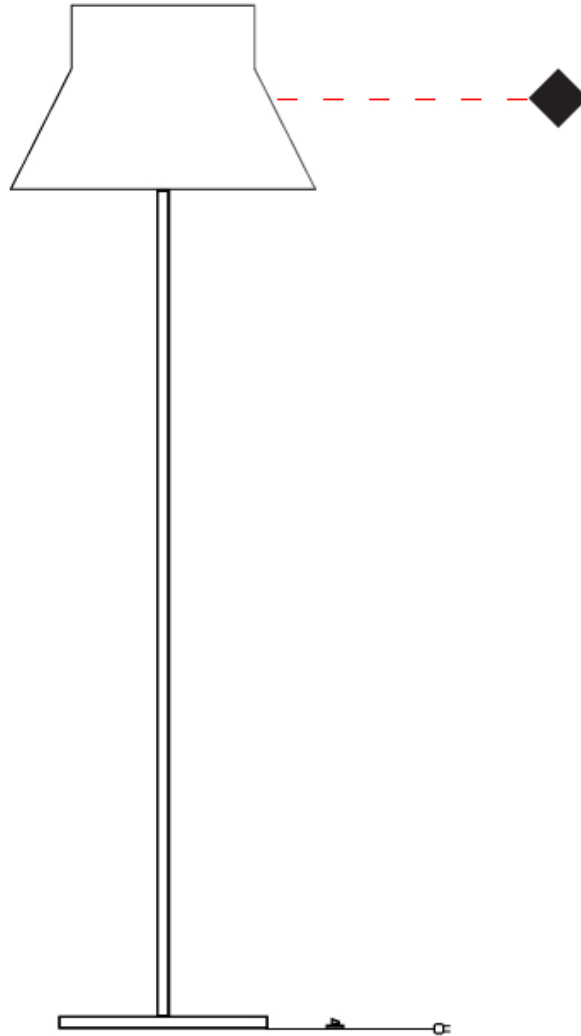

D114023-

PROJECT _____

TYPE _____

SPECIFIER _____

QUANTITY _____

DATE _____

D