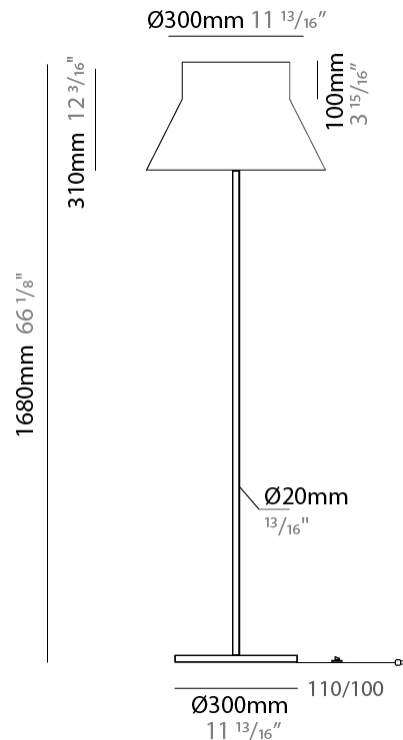

KORA PORTABLE

D114023-

base number Finish
Options

1. To build a product code in our configurator select the specify button on the base model # product page
2. To build a manual product code on this datasheet choose from the options listed below in blue font and add the suffix to the base model #

GENERAL

Series: Kora
Partner: Ole
Division: Design
Installation: Portable
Product Type: Floor
Mounting Location: Floor
Light Distribution: Direct / Indirect

PHYSICAL

Shape: Abstract
Diameter (mm): 500
Diameter (in): 19 ⁷/₈
Height (mm): 1680
Height (in): 66 ¹/₈
Weight (kg): 8
Weight (lbs): 17.6
Fixture Finish: [BEI](#) / [BLK](#) / [BLU](#) / [COG](#) / [DGN](#) / [GRY](#) / [MRN](#) / [MOC](#) / [MUS](#) / [OLV](#) / [SIL](#) / [STN](#) / [TER](#) / [WHI](#)
Holder Finish: Granulated White
Fixture Material: Fabric Cord / Metal
Primary Material: Fabric - Recycled
Upon Request: Other fabric cord colors available upon request (see downloadable finish chart)

ELECTRICAL

Number of Lamps: 1
Lamp Type: LED Retrofit
Lamp Shape: A19
Bulb Included: Bulb Not Included
Max. Wattage Per Lamp (W): 15
Lamp Base: E26
Input Voltage (V): 120
Upon Request: 277Vac / GU24

LED

OPTICAL

RATINGS AND CERTIFICATIONS

Certified By: Certified for North American Standards
IP rating: IP20

PROJECT
TYPE
SPECIFIER
QUANTITY
DATE