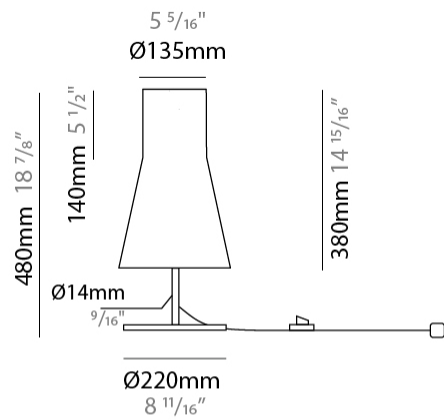

KORA PORTABLE

D114021-

base number Finish
Options

1. To build a product code in our configurator select the specify button on the base model # product page
2. To build a manual product code on this datasheet choose from the options listed below in blue font and add the suffix to the base model #

GENERAL

Series: Kora
Partner: Ole
Division: Design
Installation: Portable
Product Type: Table
Mounting Location: Table
Light Distribution: Direct / Indirect

PHYSICAL

Shape: Abstract
Diameter (mm): 240
Diameter (in): 9 ⁷/₁₆
Height (mm): 480
Height (in): 18 ⁷/₈
Weight (kg): 2
Weight (lbs): 4.4
Fixture Finish: BEI / BLK / BLU / COG / DGN / GRY / MRN / MOC / MUS / OLV / SIL / STN / TER / WHI
Holder Finish: Granulated White
Fixture Material: Fabric Cord / Metal
Primary Material: Fabric - Recycled
Upon Request: Other fabric cord colors available upon request (see downloadable finish chart)

ELECTRICAL

Number of Lamps: 1
Lamp Type: LED Retrofit
Lamp Shape: A19
Bulb Included: Bulb Not Included
Max. Wattage Per Lamp (W): 15
Lamp Base: E26
Input Voltage (V): 120
Upon Request: 277Vac / GU24

LED

OPTICAL

RATINGS AND CERTIFICATIONS

Certified By: Certified for North American Standards
IP rating: IP20

PROJECT
TYPE
SPECIFIER
QUANTITY
DATE