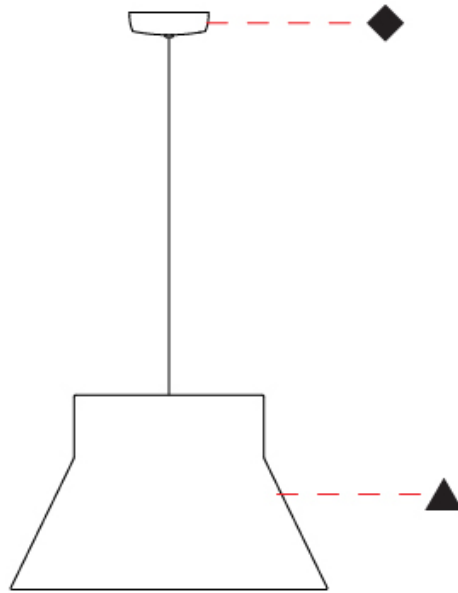

KORA SUSPENSION

D111100-

PROJECT _____

TYPE _____

SPECIFIER _____

QUANTITY _____

DATE _____

D