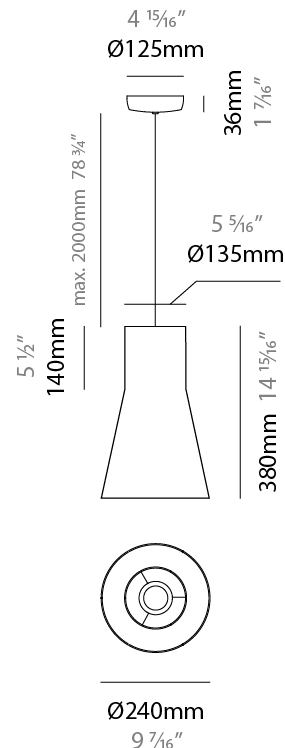

KORA SUSPENSION

D111098-

base number   Finish
Options

1. To build a product code in our configurator select the specify button on the base model # product page
2. To build a manual product code on this datasheet choose from the options listed below in blue font and add the suffix to the base model #

GENERAL

Series: Kora
Partner: Ole
Division: Design
Installation: Suspension
Product Type: Pendant
Mounting Location: Ceiling
Light Distribution: Direct / Indirect

PHYSICAL

Shape: Abstract
Diameter (mm): 240
Diameter (in): 9 ⁷/₁₆
Height (mm): 380
Height (in): 14 ¹⁵/₁₆
Max. Overall Height (mm): 2380
Max. Overall Height (in): 93 ¹¹/₁₆
Weight (kg): 1.5
Weight (lbs): 3.3
Fixture Finish: BEI / BLK / BLU / COG / DGN / GRY / MRN / MOC / MUS / OLV / SIL / STN / TER / WHI
Holder Finish: MBK
Fixture Material: Fabric Cord / Metal
Primary Material: Fabric - Recycled
Cable Details: 2000mm/78 3/4" Cable
Upon Request: Other fabric cord colors available upon request (see downloadable finish chart) Matte White Holder

ELECTRICAL

Number of Lamps: 1
Lamp Type: LED Retrofit
Lamp Shape: A19
Bulb Included: Bulb Not Included
Max. Wattage Per Lamp (W): 15
Lamp Base: E26
Input Voltage (V): 120
Upon Request: 277Vac / GU24

LED

OPTICAL

RATINGS AND CERTIFICATIONS

Certified By: Certified for North American Standards
IP rating: IP20

PROJECT	_____
TYPE	_____
SPECIFIER	_____
QUANTITY	_____
DATE	_____