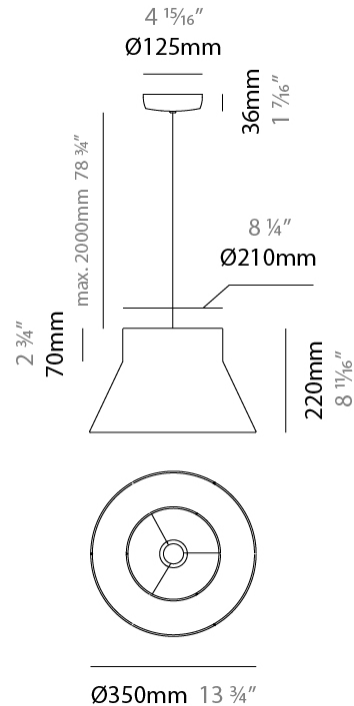

KORA SUSPENSION

D111099-

base number Finish
Options

PROJECT
TYPE
SPECIFIER
QUANTITY
DATE

1. To build a product code in our configurator select the specify button on the base model # product page
2. To build a manual product code on this datasheet choose from the options listed below in blue font and add the suffix to the base model #

GENERAL

Series: Kora
Partner: Ole
Division: Design
Installation: Suspension
Product Type: Pendant
Mounting Location: Ceiling
Light Distribution: Direct / Indirect

PHYSICAL

Shape: Abstract
Diameter (mm): 350
Diameter (in): 13 3/4
Height (mm): 220
Height (in): 8 11/16
Max. Overall Height (mm): 2220
Max. Overall Height (in): 87 3/8
Weight (kg): 1.6
Weight (lbs): 3.5
Fixture Finish: BEI / BLK / BLU / COG / DGN / GRY / MRN / MOC / MUS / OLV / SIL / STN / TER / WHI
Holder Finish: MBK
Fixture Material: Fabric Cord / Metal
Primary Material: Fabric - Recycled
Cable Details: 2000mm/78 3/4" Cable
Upon Request: Other fabric cord colors available upon request (see downloadable finish chart) Matte White Holder

ELECTRICAL

Number of Lamps: 1
Lamp Type: LED Retrofit
Lamp Shape: A19
Bulb Included: Bulb Not Included
Max. Wattage Per Lamp (W): 15
Lamp Base: E26
Input Voltage (V): 120
Upon Request: 277Vac / GU24

LED

OPTICAL

RATINGS AND CERTIFICATIONS

Certified By: Certified for North American Standards
IP rating: IP20