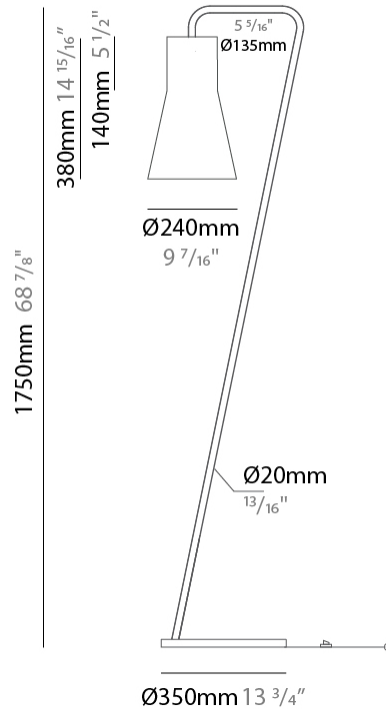

KORA PORTABLE

D114022-

base number Finish
Options

1. To build a product code in our configurator select the specify button on the base model # product page
2. To build a manual product code on this datasheet choose from the options listed below in blue font and add the suffix to the base model #

GENERAL

Series: Kora
Partner: Ole
Division: Design
Installation: Portable
Product Type: Floor
Mounting Location: Floor
Light Distribution: Direct / Indirect

PHYSICAL

Shape: Abstract
Diameter (mm): 350
Diameter (in): 13 3/4
Height (mm): 1750
Height (in): 68 7/8
Weight (kg): 9
Weight (lbs): 19.8
Fixture Finish: BEI / BLK / BLU / COG / DGN / GRY / MRN / MOC / MUS / OLV / SIL / STN / TER / WHI
Holder Finish: Granulated White
Fixture Material: Fabric Cord / Metal
Primary Material: Fabric - Recycled
Upon Request: Other fabric cord colors available upon request (see downloadable finish chart)

ELECTRICAL

Number of Lamps: 1
Lamp Type: LED Retrofit
Lamp Shape: A19
Bulb Included: Bulb Not Included
Max. Wattage Per Lamp (W): 15
Lamp Base: E26
Input Voltage (V): 120
Upon Request: 277Vac / GU24

LED

OPTICAL

RATINGS AND CERTIFICATIONS

Certified By: Certified for North American Standards
IP rating: IP20

PROJECT
TYPE
SPECIFIER
QUANTITY
DATE