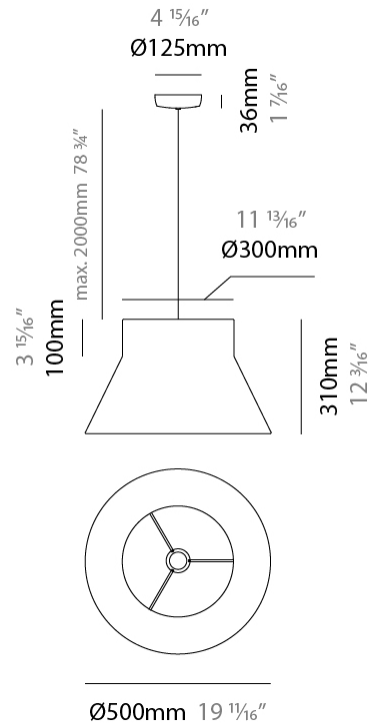

PROJECT	_____
TYPE	_____
SPECIFIER	_____
QUANTITY	_____
DATE	_____

KORA SUSPENSION

D111100-

base number   Finish
Options

1. To build a product code in our configurator select the specify button on the base model # product page
2. To build a manual product code on this datasheet choose from the options listed below in blue font and add the suffix to the base model #

GENERAL

Series: Kora
Partner: Ole
Division: Design
Installation: Suspension
Product Type: Pendant
Mounting Location: Ceiling
Light Distribution: Direct / Indirect

PHYSICAL

Shape: Abstract
Diameter (mm): 500
Diameter (in): 19 ¹⁵/₁₆
Height (mm): 310
Height (in): 12 ³/₁₆
Max. Overall Height (mm): 2310
Max. Overall Height (in): 30 ¹⁵/₁₆
Weight (kg): 2.5
Weight (lbs): 5.5
Fixture Finish: BEI / BLK / BLU / COG / DGN / GRY / MRN / MOC / MUS / OLV / SIL / STN / TER / WHI
Holder Finish: MBK
Fixture Material: Fabric Cord / Metal
Primary Material: Fabric - Recycled
Cable Details: 2000mm Cable
Upon Request: Other fabric cord colors available upon request (see downloadable finish chart) Matte White Holder

ELECTRICAL

Number of Lamps: 1
Lamp Type: LED Retrofit
Lamp Shape: A19
Bulb Included: Bulb Not Included
Max. Wattage Per Lamp (W): 15
Lamp Base: E26
Input Voltage (V): 120
Upon Request: 277Vac / GU24

LED

OPTICAL

RATINGS AND CERTIFICATIONS

Certified By: Certified for North American Standards
IP rating: IP20