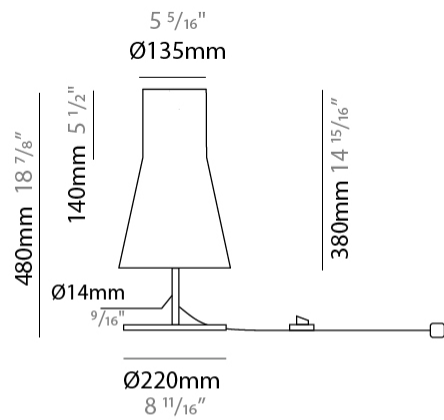

KORA PORTABLE

D114021-

base number Finish
Options

PROJECT
TYPE
SPECIFIER
QUANTITY
DATE

1. To build a product code in our configurator select the specify button on the base model # product page
2. To build a manual product code on this datasheet choose from the options listed below in blue font and add the suffix to the base model #

GENERAL

Series: Kora
Brand: Ole
Division: Design
Mounting Type: Portable
Mounting Location: Table
Subcategory: Table

PHYSICAL

Shape: Abstract
Diameter (mm): 240
Diameter (in): 9 7/16
Height (mm): 480
Height (in): 18 7/8
Light Distribution: Direct / Indirect
Weight (kg): 2
Weight (lbs): 4.4
Fixture Finish: BEI / BLK / BLU / COG / DGN / GRY / MRN / MOC / MUS / OLV / SIL / STN / TER / WHI
Holder Finish: Granulated White
Fixture Material: Fabric Cord / Metal
Upon Request: Other fabric cord colors available upon request (see downloadable finish chart)

ELECTRICAL

Number of Lamps: 1
Lamp Type: LED Retrofit
Lamp Shape: A19
Bulb Included: Bulb Not Included
Max. Wattage Per Lamp (W): 15
Lamp Base: E26
Input Voltage (V): 120
Upon Request: 277Vac / GU24

LED

OPTICAL

RATINGS AND CERTIFICATIONS

Certified By: Certified for North American Standards
IP rating: IP20

Ø240mm
9 7/16"