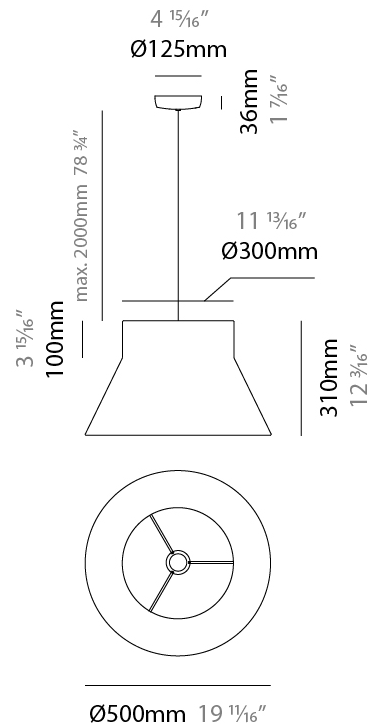

KORA SUSPENSION

D111100-

base number   Finish Options   Finish Options

1. To build a product code in our configurator select the specify button on the base model # product page
2. To build a manual product code on this datasheet choose from the options listed below in blue font and add the suffix to the base model #

GENERAL

Series: Kora
Brand: Ole
Division: Design
Mounting Type: Suspension
Mounting Location: Ceiling
Subcategory: Up/Down Light

PHYSICAL

Shape: Abstract
Diameter (mm): 500
Diameter (in): 19 ¹¹/₁₆"
Height (mm): 310
Height (in): 12 ³/₁₆"
Max. Overall Height (mm): 2310
Max. Overall Height (in): 30 ¹⁵/₁₆"
Light Distribution: Direct / Indirect
Weight (kg): 2.5
Weight (lbs): 5.5
Fixture Finish: BEI / BLK / BLU / COG / DGN / GRY / MRN / MOC / MUS / OLV / SIL / STN / TER / WHI
Holder Finish: MWH / MBK
Fixture Material: Fabric Cord / Metal
Cable Details: 2000mm Cable
Upon Request: Other fabric cord colors available upon request (see downloadable finish chart)

ELECTRICAL

Number of Lamps: 1
Lamp Type: LED Retrofit
Lamp Shape: A19
Bulb Included: Bulb Not Included
Max. Wattage Per Lamp (W): 15
Lamp Base: E26
Input Voltage (V): 120
Upon Request: 277Vac / GU24

LED

OPTICAL

RATINGS AND CERTIFICATIONS

Certified By: Certified for North American Standards
IP rating: IP20

PROJECT
TYPE
SPECIFIER
QUANTITY
DATE