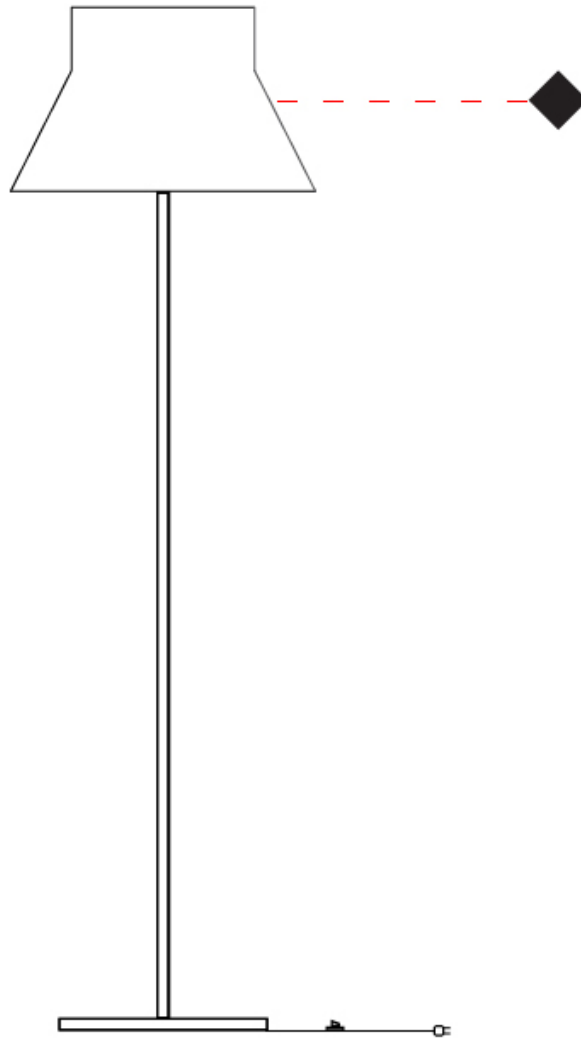

KORA PORTABLE

D114023-

PROJECT _____

TYPE _____

SPECIFIER _____

QUANTITY _____

DATE _____

D