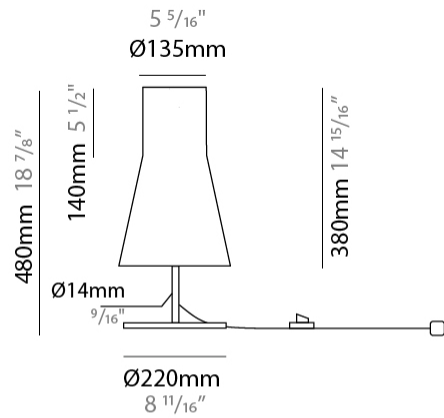

KORA PORTABLE

D114021-

base number Finish
Options

PROJECT
TYPE
SPECIFIER
QUANTITY
DATE

1. To build a product code in our configurator select the specify button on the base model # product page
2. To build a manual product code on this datasheet choose from the options listed below in blue font and add the suffix to the base model #

GENERAL

Series: Kora
Brand: Ole
Division: Design
Mounting Type: Portable
Mounting Location: Table
Subcategory: Table

PHYSICAL

Shape: Abstract
Diameter (mm): 240
Diameter (in): 9 ⁷/₁₆
Height (mm): 480
Height (in): 18 ⁷/₈
Light Distribution: Direct / Indirect
Weight (kg): 2
Weight (lbs): 4.4
Fixture Finish: BEI / BLK / BLU / COG / DGN / GRY / MRN / MOC / MUS / OLV / SIL / STN / TER / WHI
Holder Finish: Granulated White
Fixture Material: Fabric Cord / Metal
Upon Request: Other fabric cord colors available upon request (see downloadable finish chart)

ELECTRICAL

Number of Lamps: 1
Lamp Type: LED Retrofit
Lamp Shape: A19
Bulb Included: Bulb Not Included
Max. Wattage Per Lamp (W): 15
Lamp Base: E26
Input Voltage (V): 120
Upon Request: 277Vac / GU24

LED

OPTICAL

RATINGS AND CERTIFICATIONS

Certified By: Certified for North American Standards
IP rating: IP20

Ø240mm
9 ⁷/₁₆"