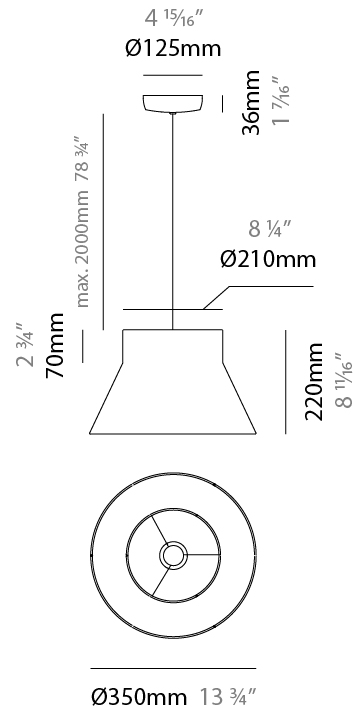

KORA SUSPENSION

D111099-

base number   Finish Options   Finish Options

1. To build a product code in our configurator select the specify button on the base model # product page
2. To build a manual product code on this datasheet choose from the options listed below in blue font and add the suffix to the base model #

GENERAL

Series: Kora
Brand: Ole
Division: Design
Mounting Type: Suspension
Mounting Location: Ceiling
Subcategory: Up/Down Light

PHYSICAL

Shape: Abstract
Diameter (mm): 350
Diameter (in): 13 ³/₄
Height (mm): 220
Height (in): 8 ¹¹/₁₆
Max. Overall Height (mm): 2220
Max. Overall Height (in): 87 ³/₈
Light Distribution: Direct / Indirect
Weight (kg): 1.6
Weight (lbs): 3.5
Fixture Finish: BEI / BLK / BLU / COG / DGN / GRY / MRN / MOC / MUS / OLV / SIL / STN / TER / WHI
Holder Finish: MWH / MBK
Fixture Material: Fabric Cord / Metal
Cable Details: 2000mm Cable
Upon Request: Other fabric cord colors available upon request (see downloadable finish chart)

ELECTRICAL

Number of Lamps: 1
Lamp Type: LED Retrofit
Lamp Shape: A19
Bulb Included: Bulb Not Included
Max. Wattage Per Lamp (W): 15
Lamp Base: E26
Input Voltage (V): 120
Upon Request: 277Vac / GU24

LED

OPTICAL

RATINGS AND CERTIFICATIONS

Certified By: Certified for North American Standards
IP rating: IP20

PROJECT
TYPE
SPECIFIER
QUANTITY
DATE