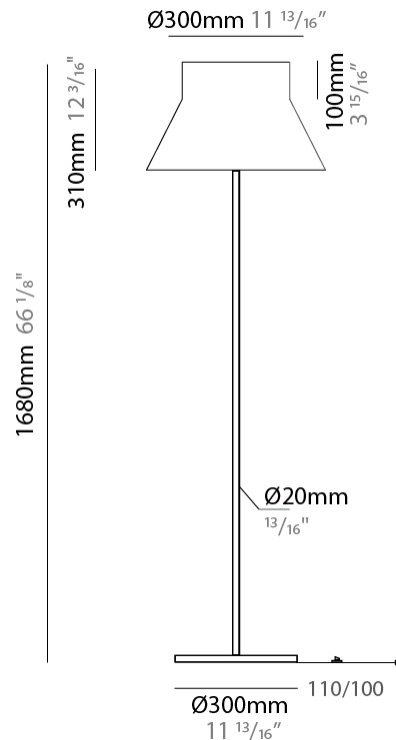

KORA PORTABLE

D114023-

base number Finish
Options

1. To build a product code in our configurator select the specify button on the base model # product page
2. To build a manual product code on this datasheet choose from the options listed below in blue font and add the suffix to the base model #

GENERAL

Series: Kora
Brand: Ole
Division: Design
Mounting Type: Portable
Mounting Location: Floor
Subcategory: Floor

PHYSICAL

Shape: Abstract
Diameter (mm): 500
Diameter (in): 19 ²/₃
Height (mm): 1680
Height (in): 66 ¹/₈
Light Distribution: Direct / Indirect
Weight (kg): 8
Weight (lbs): 17.6
Fixture Finish: BEI / BLK / BLU / COG / DGN / GRY / MRN / MOC / MUS / OLV / SIL / STN / TER / WHI
Holder Finish: Granulated White
Fixture Material: Fabric Cord / Metal
Upon Request: Other fabric cord colors available upon request (see downloadable finish chart)

ELECTRICAL

Number of Lamps: 1
Lamp Type: LED Retrofit
Lamp Shape: A19
Bulb Included: Bulb Not Included
Max. Wattage Per Lamp (W): 15
Lamp Base: E26
Input Voltage (V): 120
Upon Request: 277Vac / GU24

LED

OPTICAL

RATINGS AND CERTIFICATIONS

Certified By: Certified for North American Standards
IP rating: IP20

PROJECT
TYPE
SPECIFIER
QUANTITY
DATE