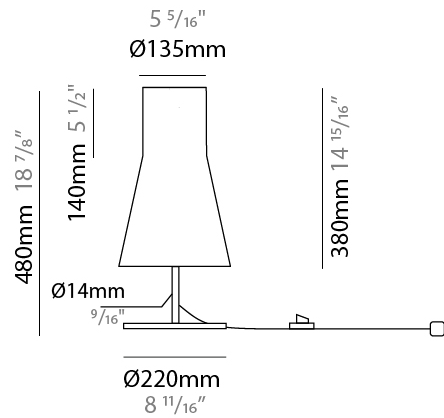

KORA PORTABLE

D114021-

base number Finish
Options

PROJECT
TYPE
SPECIFIER
QUANTITY
DATE

1. To build a product code in our configurator select the specify button on the base model # product page
2. To build a manual product code on this datasheet choose from the options listed below in blue font and add the suffix to the base model #

GENERAL

Series: Kora
Brand: Ole
Division: Design
Mounting Type: Portable
Mounting Location: Table
Subcategory: Table

PHYSICAL

Shape: Abstract
Diameter (mm): 240
Diameter (in): 9 ⁷/₁₆
Height (mm): 480
Height (in): 18 ⁷/₈
Light Distribution: Direct / Indirect
Weight (kg): 2
Weight (lbs): 4.4
Fixture Finish: BEI / BLK / BLU / COG / DGN / GRY / MRN / MOC / MUS / OLV / SIL / STN / TER / WHI
Holder Finish: Granulated White
Fixture Material: Fabric Cord / Metal
Upon Request: Other fabric cord colors available upon request (see downloadable finish chart)

ELECTRICAL

Number of Lamps: 1
Lamp Type: LED Retrofit
Lamp Shape: A19
Bulb Included: Bulb Not Included
Max. Wattage Per Lamp (W): 15
Lamp Base: E26
Input Voltage (V): 120
Upon Request: 277Vac / GU24

LED

OPTICAL

RATINGS AND CERTIFICATIONS

Certified By: Certified for North American Standards
IP rating: IP20

Ø240mm
9 ⁷/₁₆"