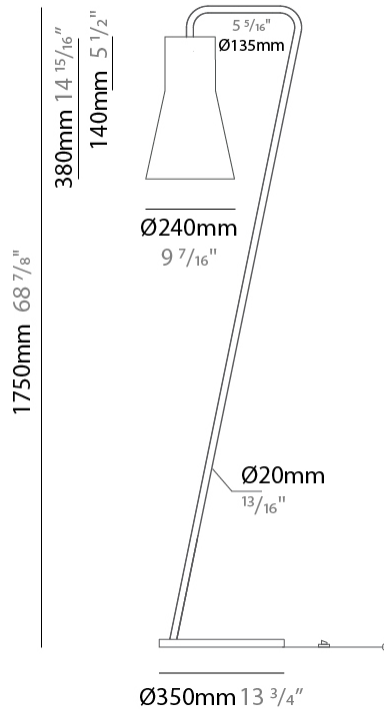

KORA PORTABLE

D114022-

base number Finish
Options

1. To build a product code in our configurator select the specify button on the base model # product page
2. To build a manual product code on this datasheet choose from the options listed below in blue font and add the suffix to the base model #

GENERAL

Series: Kora
Brand: Ole
Division: Design
Mounting Type: Portable
Mounting Location: Floor
Subcategory: Floor

PHYSICAL

Shape: Abstract
Diameter (mm): 350
Diameter (in): 13 3/4
Height (mm): 1750
Height (in): 68 7/8
Light Distribution: Direct / Indirect
Weight (kg): 9
Weight (lbs): 19.8
Fixture Finish: BEI / BLK / BLU / COG / DGN / GRY / MRN / MOC / MUS / OLV / SIL / STN / TER / WHI
Holder Finish: Granulated White
Fixture Material: Fabric Cord / Metal
Upon Request: Other fabric cord colors available upon request (see downloadable finish chart)

ELECTRICAL

Number of Lamps: 1
Lamp Type: LED Retrofit
Lamp Shape: A19
Bulb Included: Bulb Not Included
Max. Wattage Per Lamp (W): 15
Lamp Base: E26
Input Voltage (V): 120
Upon Request: 277Vac / GU24

LED

OPTICAL

RATINGS AND CERTIFICATIONS

Certified By: Certified for North American Standards
IP rating: IP20

PROJECT
TYPE
SPECIFIER
QUANTITY
DATE