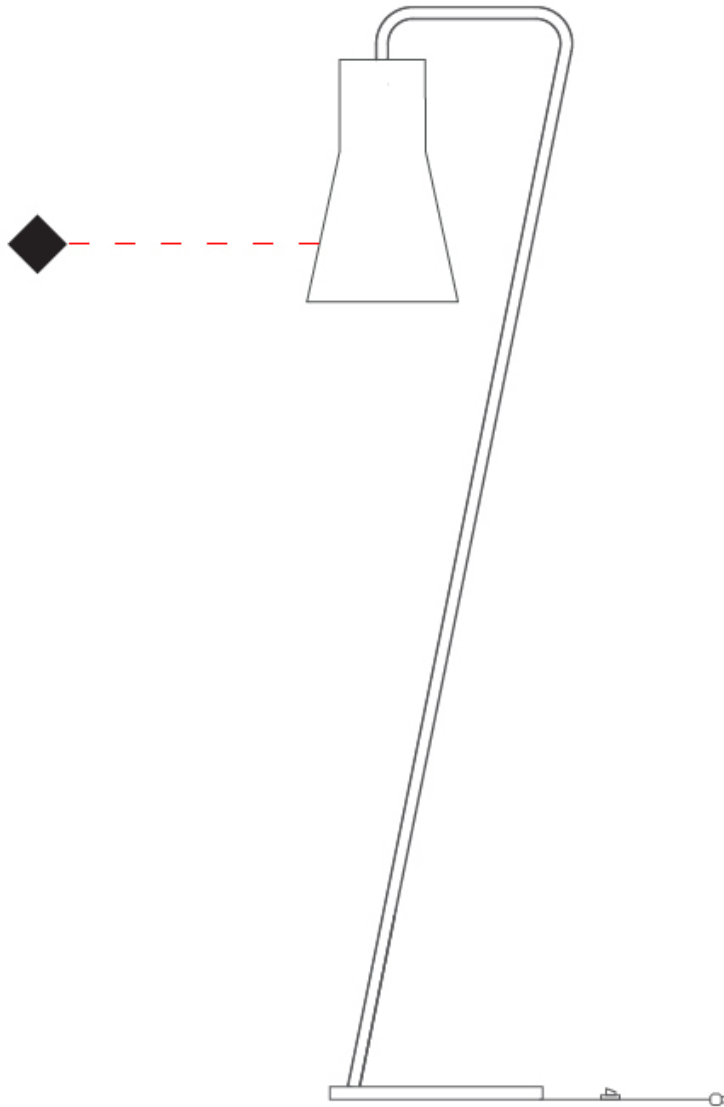

D114022-

PROJECT	_____
TYPE	_____
SPECIFIER	_____
QUANTITY	_____
DATE	_____

D