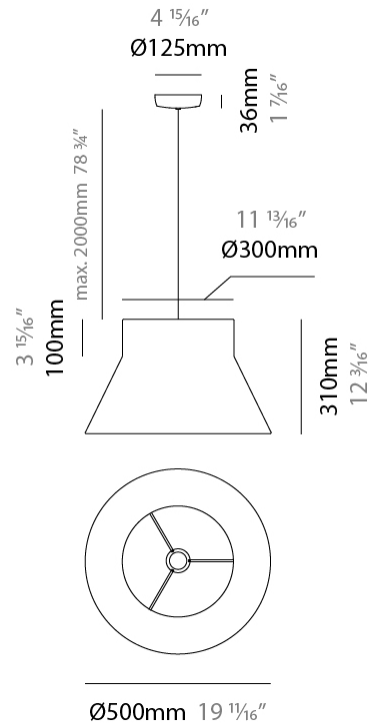

PROJECT	_____
TYPE	_____
SPECIFIER	_____
QUANTITY	_____
DATE	_____

KORA SUSPENSION

D111100-

base number   Finish
Options

1. To build a product code in our configurator select the specify button on the base model # product page
2. To build a manual product code on this datasheet choose from the options listed below in blue font and add the suffix to the base model #

GENERAL

Series: Kora
Partner: Ole
Division: Design
Installation: Suspension
Product Type: Pendant
Mounting Location: Ceiling
Light Distribution: Direct / Indirect

PHYSICAL

Shape: Abstract
Diameter (mm): 500
Diameter (in): 19 15/16
Height (mm): 310
Height (in): 12 3/16
Max. Overall Height (mm): 2310
Max. Overall Height (in): 30 15/16
Weight (kg): 2.5
Weight (lbs): 5.5
Fixture Finish: BEI / BLK / BLU / COG / DGN / GRY / MRN / MOC / MUS / OLV / SIL / STN / TER / WHI
Holder Finish: MBK
Fixture Material: Fabric Cord / Metal
Primary Material: Fabric - Recycled
Cable Details: 2000mm Cable
Upon Request: Other fabric cord colors available upon request (see downloadable finish chart) Matte White Holder

ELECTRICAL

Number of Lamps: 1
Lamp Type: LED Retrofit
Lamp Shape: A19
Bulb Included: Bulb Not Included
Max. Wattage Per Lamp (W): 15
Lamp Base: E26
Input Voltage (V): 120
Upon Request: 277Vac / GU24

LED

OPTICAL

RATINGS AND CERTIFICATIONS

Certified By: Certified for North American Standards
IP rating: IP20