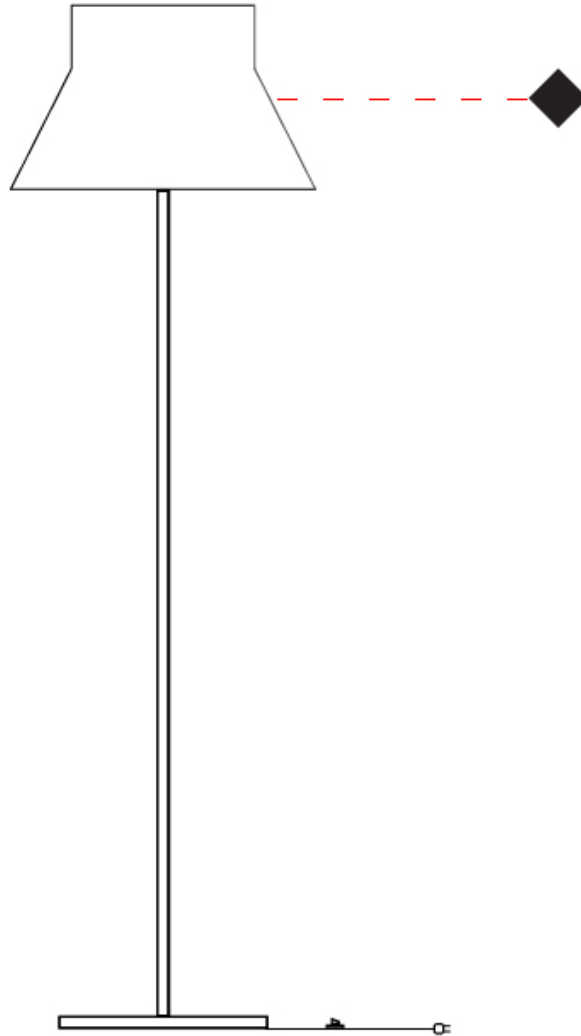

KORA PORTABLE

D114023-

PROJECT

TYPE

SPECIFIER

QUANTITY

DATE

D