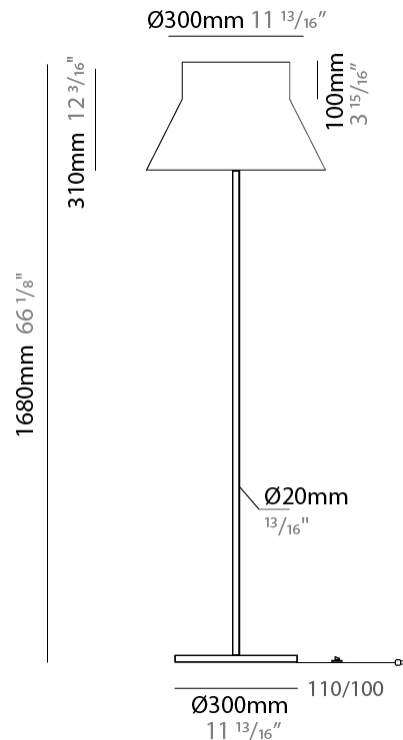

KORA PORTABLE

D114023-

base number Finish
Options

1. To build a product code in our configurator select the specify button on the base model # product page
2. To build a manual product code on this datasheet choose from the options listed below in blue font and add the suffix to the base model #

GENERAL

Series: Kora
Partner: Ole
Division: Design
Installation: Portable
Product Type: Floor
Mounting Location: Floor
Light Distribution: Direct / Indirect

PHYSICAL

Shape: Abstract
Diameter (mm): 500
Diameter (in): 19 ⁷/₈
Height (mm): 1680
Height (in): 66 ¹/₈
Weight (kg): 8
Weight (lbs): 17.6
Fixture Finish: BEI / BLK / BLU / COG / DGN / GRY / MRN / MOC / MUS / OLV / SIL / STN / TER / WHI
Holder Finish: Granulated White
Fixture Material: Fabric Cord / Metal
Primary Material: Fabric - Recycled
Upon Request: Other fabric cord colors available upon request (see downloadable finish chart)

ELECTRICAL

Number of Lamps: 1
Lamp Type: LED Retrofit
Lamp Shape: A19
Bulb Included: Bulb Not Included
Max. Wattage Per Lamp (W): 15
Lamp Base: E26
Input Voltage (V): 120
Upon Request: 277Vac / GU24

LED

OPTICAL

RATINGS AND CERTIFICATIONS

Certified By: Certified for North American Standards
IP rating: IP20

PROJECT
TYPE
SPECIFIER
QUANTITY
DATE