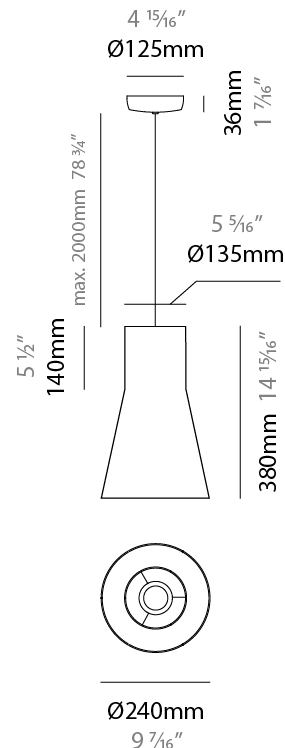

KORA SUSPENSION

D111098-

base number   Finish
Options

1. To build a product code in our configurator select the specify button on the base model # product page
2. To build a manual product code on this datasheet choose from the options listed below in blue font and add the suffix to the base model #

GENERAL

Series: Kora
Partner: Ole
Division: Design
Installation: Suspension
Product Type: Pendant
Mounting Location: Ceiling
Light Distribution: Direct / Indirect

PHYSICAL

Shape: Abstract
Diameter (mm): 240
Diameter (in): 9 ⁷/₁₆
Height (mm): 380
Height (in): 14 ¹⁵/₁₆
Max. Overall Height (mm): 2380
Max. Overall Height (in): 93 ¹¹/₁₆
Weight (kg): 1.5
Weight (lbs): 3.3
Fixture Finish: BEI / BLK / BLU / COG / DGN / GRY / MRN / MOC / MUS /
OLV / SIL / STN / TER / WHI
Holder Finish: MBK
Fixture Material: Fabric Cord / Metal
Primary Material: Fabric - Recycled
Cable Details: 2000mm/78 3/4" Cable
Upon Request: Other fabric cord colors available upon request (see
downloadable finish chart) Matte White Holder

ELECTRICAL

Number of Lamps: 1
Lamp Type: LED Retrofit
Lamp Shape: A19
Bulb Included: Bulb Not Included
Max. Wattage Per Lamp (W): 15
Lamp Base: E26
Input Voltage (V): 120
Upon Request: 277Vac / GU24

LED

OPTICAL

RATINGS AND CERTIFICATIONS

Certified By: Certified for North American Standards
IP rating: IP20

PROJECT	_____
TYPE	_____
SPECIFIER	_____
QUANTITY	_____
DATE	_____