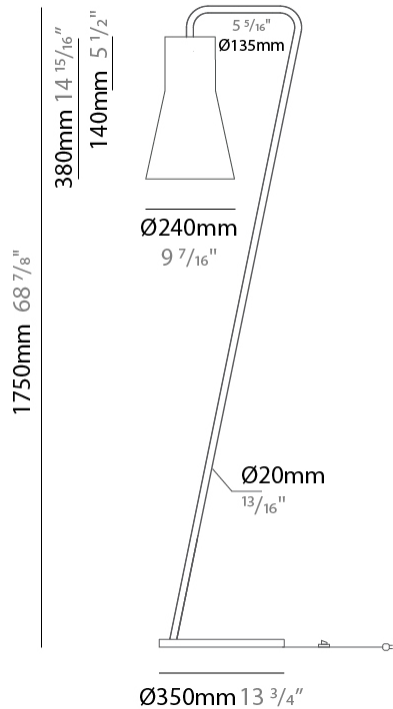

KORA PORTABLE

D114022-

base number Finish
Options

1. To build a product code in our configurator select the specify button on the base model # product page
2. To build a manual product code on this datasheet choose from the options listed below in blue font and add the suffix to the base model #

GENERAL

Series: Kora
Partner: Ole
Division: Design
Installation: Portable
Product Type: Floor
Mounting Location: Floor
Light Distribution: Direct / Indirect

PHYSICAL

Shape: Abstract
Diameter (mm): 350
Diameter (in): 13 3/4
Height (mm): 1750
Height (in): 68 7/8
Weight (kg): 9
Weight (lbs): 19.8
Fixture Finish: BEI / BLK / BLU / COG / DGN / GRY / MRN / MOC / MUS / OLV / SIL / STN / TER / WHI
Holder Finish: Granulated White
Fixture Material: Fabric Cord / Metal
Primary Material: Fabric - Recycled
Upon Request: Other fabric cord colors available upon request (see downloadable finish chart)

ELECTRICAL

Number of Lamps: 1
Lamp Type: LED Retrofit
Lamp Shape: A19
Bulb Included: Bulb Not Included
Max. Wattage Per Lamp (W): 15
Lamp Base: E26
Input Voltage (V): 120
Upon Request: 277Vac / GU24

LED

OPTICAL

RATINGS AND CERTIFICATIONS

Certified By: Certified for North American Standards
IP rating: IP20

PROJECT
TYPE
SPECIFIER
QUANTITY
DATE