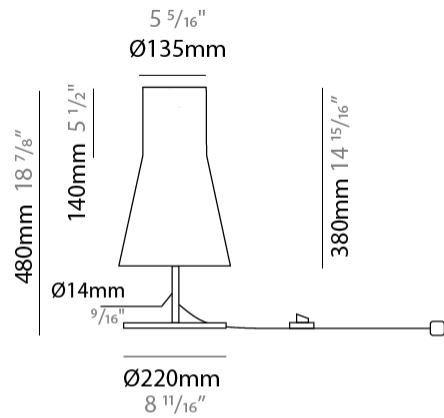

KORA PORTABLE

D114021-

base number _____
Finish _____
Options _____

1. To build a product code in our configurator select the specify button on the base model # product page
2. To build a manual product code on this datasheet choose from the options listed below in blue font and add the suffix to the base model #

GENERAL

Series: Kora _____
Partner: Ole _____
Division: Design _____
Installation: Portable _____
Product Type: Table _____
Mounting Location: Table _____
Light Distribution: Direct / Indirect _____

PHYSICAL

Shape: Abstract _____
Diameter (mm): 240 _____
Diameter (in): 9 7/16 _____
Height (mm): 480 _____
Height (in): 18 7/8 _____
Weight (kg): 2 _____
Weight (lbs): 4.4 _____
Fixture Finish: BEI / BLK / BLU / COG / DGN / GRY / MRN / MOC / MUS / OLV / SIL / STN / TER / WHI _____
Holder Finish: Granulated White _____
Fixture Material: Fabric Cord / Metal _____
Primary Material: Fabric - Recycled _____
Upon Request: Other fabric cord colors available upon request (see downloadable finish chart) _____

ELECTRICAL

Number of Lamps: 1 _____
Lamp Type: LED Retrofit _____
Lamp Shape: A19 _____
Bulb Included: Bulb Not Included _____
Max. Wattage Per Lamp (W): 15 _____
Lamp Base: E26 _____
Input Voltage (V): 120 _____
Upon Request: 277Vac / GU24 _____

LED

OPTICAL

RATINGS AND CERTIFICATIONS

Certified By: Certified for North American Standards _____
IP rating: IP20 _____