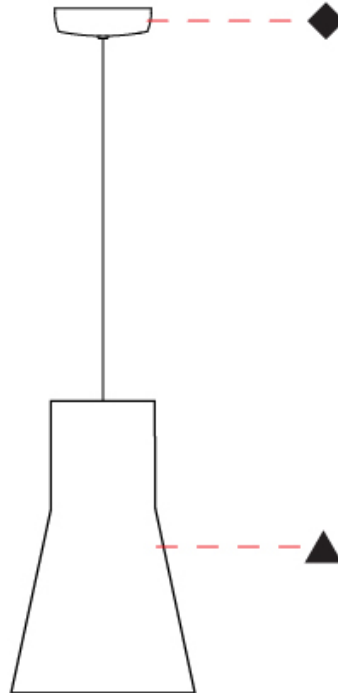

KORA SUSPENSION

D111098-

PROJECT

TYPE

SPECIFIER

QUANTITY

DATE

D