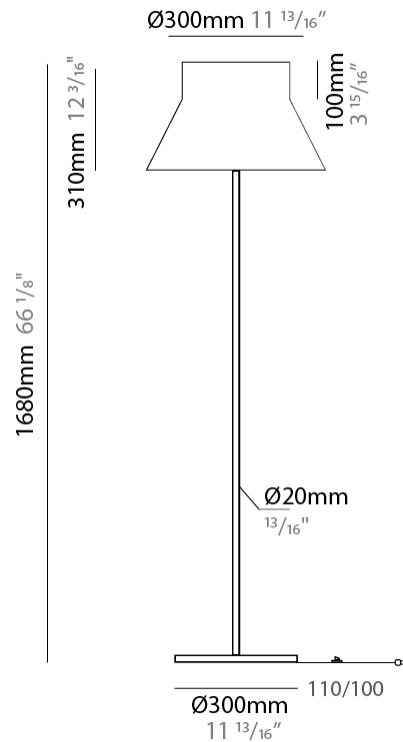

KORA PORTABLE

D114023-

base number Finish
Options

1. To build a product code in our configurator select the specify button on the base model # product page
2. To build a manual product code on this datasheet choose from the options listed below in blue font and add the suffix to the base model #

GENERAL

Series: Kora
Partner: Ole
Division: Design
Installation: Portable
Product Type: Floor
Mounting Location: Floor
Light Distribution: Direct / Indirect

PHYSICAL

Shape: Abstract
Diameter (mm): 500
Diameter (in): 19 7/8
Height (mm): 1680
Height (in): 66 1/8
Weight (kg): 8
Weight (lbs): 17.6
Fixture Finish: BEI / BLK / BLU / COG / DGN / GRY / MRN / MOC / MUS / OLV / SIL / STN / TER / WHI
Holder Finish: Granulated White
Fixture Material: Fabric Cord / Metal
Primary Material: Fabric - Recycled
Upon Request: Other fabric cord colors available upon request (see downloadable finish chart)

ELECTRICAL

Number of Lamps: 1
Lamp Type: LED Retrofit
Lamp Shape: A19
Bulb Included: Bulb Not Included
Max. Wattage Per Lamp (W): 15
Lamp Base: E26
Input Voltage (V): 120
Upon Request: 277Vac / GU24

LED

OPTICAL

RATINGS AND CERTIFICATIONS

Certified By: Certified for North American Standards
IP rating: IP20

PROJECT
TYPE
SPECIFIER
QUANTITY
DATE