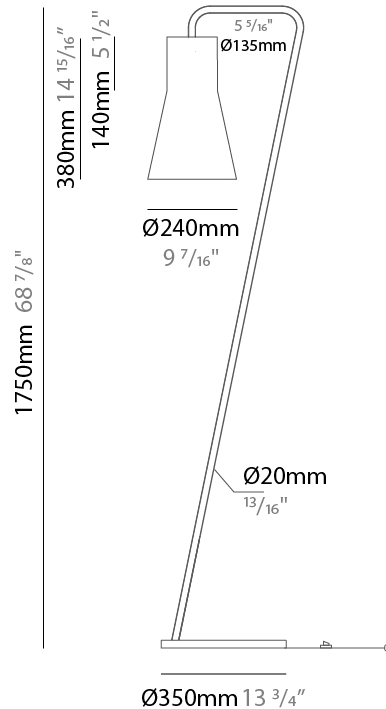

KORA PORTABLE

D114022-

base number Finish
Options

1. To build a product code in our configurator select the specify button on the base model # product page
2. To build a manual product code on this datasheet choose from the options listed below in blue font and add the suffix to the base model #

GENERAL

Series: Kora
Partner: Ole
Division: Design
Installation: Portable
Product Type: Floor
Mounting Location: Floor
Light Distribution: Direct / Indirect

PHYSICAL

Shape: Abstract
Diameter (mm): 350
Diameter (in): 13 3/4
Height (mm): 1750
Height (in): 68 7/8
Weight (kg): 9
Weight (lbs): 19.8
Fixture Finish: BEI / BLK / BLU / COG / DGN / GRY / MRN / MOC / MUS / OLV / SIL / STN / TER / WHI
Holder Finish: Granulated White
Fixture Material: Fabric Cord / Metal
Primary Material: Fabric - Recycled
Upon Request: Other fabric cord colors available upon request (see downloadable finish chart)

ELECTRICAL

Number of Lamps: 1
Lamp Type: LED Retrofit
Lamp Shape: A19
Bulb Included: Bulb Not Included
Max. Wattage Per Lamp (W): 15
Lamp Base: E26
Input Voltage (V): 120
Upon Request: 277Vac / GU24

LED

OPTICAL

RATINGS AND CERTIFICATIONS

Certified By: Certified for North American Standards
IP rating: IP20

PROJECT
TYPE
SPECIFIER
QUANTITY
DATE