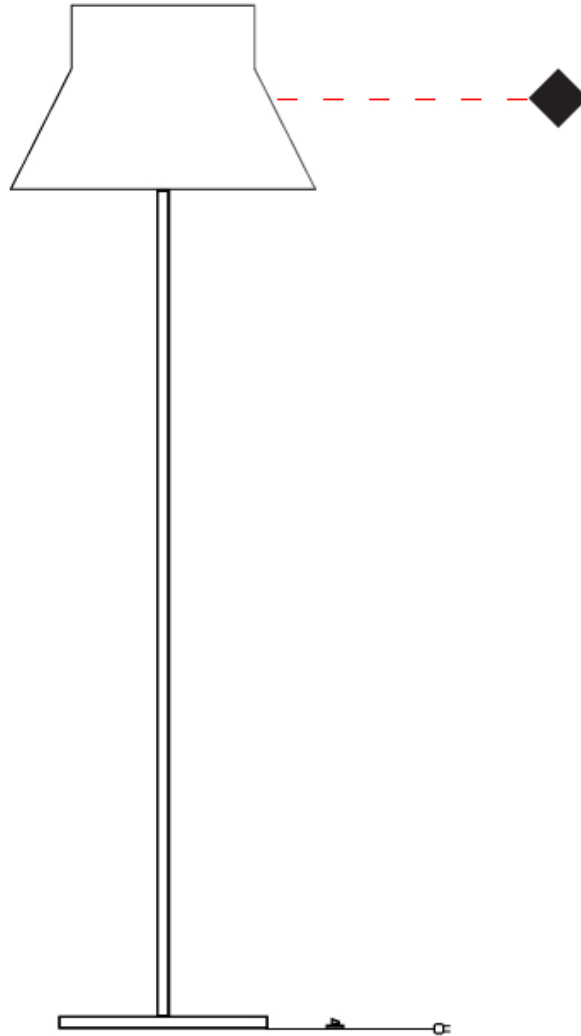

KORA PORTABLE

D114023-

PROJECT _____

TYPE _____

SPECIFIER _____

QUANTITY _____

DATE _____

D