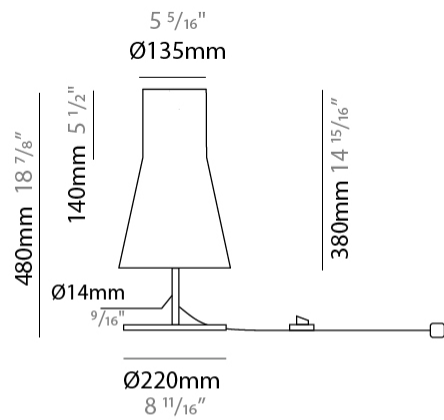

KORA PORTABLE

D114021-

base number Finish
Options

PROJECT
TYPE
SPECIFIER
QUANTITY
DATE

1. To build a product code in our configurator select the specify button on the base model # product page
2. To build a manual product code on this datasheet choose from the options listed below in blue font and add the suffix to the base model #

GENERAL

Series: Kora
Brand: Ole
Division: Design
Mounting Type: Portable
Mounting Location: Table
Subcategory: Table

PHYSICAL

Shape: Abstract
Diameter (mm): 240
Diameter (in): 9 7/16
Height (mm): 480
Height (in): 18 7/8
Light Distribution: Direct / Indirect
Weight (kg): 2
Weight (lbs): 4.4
Fixture Finish: BEI / BLK / BLU / COG / DGN / GRY / MRN / MOC / MUS / OLV / SIL / STN / TER / WHI
Holder Finish: Granulated White
Fixture Material: Fabric Cord / Metal
Upon Request: Other fabric cord colors available upon request (see downloadable finish chart)

ELECTRICAL

Number of Lamps: 1
Lamp Type: LED Retrofit
Lamp Shape: A19
Bulb Included: Bulb Not Included
Max. Wattage Per Lamp (W): 15
Lamp Base: E26
Input Voltage (V): 120
Upon Request: 277Vac / GU24

LED

OPTICAL

RATINGS AND CERTIFICATIONS

Certified By: Certified for North American Standards
IP rating: IP20