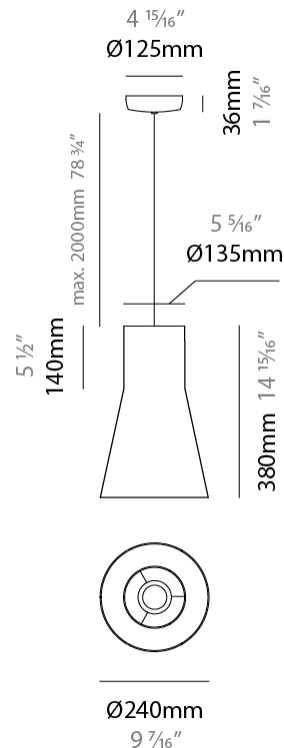

KORA SUSPENSION

D111098-

base number   Finish Options   -   Finish Options

1. To build a product code in our configurator select the specify button on the base model # product page
2. To build a manual product code on this datasheet choose from the options listed below in blue font and add the suffix to the base model #

GENERAL

Series: Kora
Brand: Ole
Division: Design
Mounting Type: Suspension
Mounting Location: Ceiling
Subcategory: Up/Down Light

PHYSICAL

Shape: Abstract
Diameter (mm): 240
Diameter (in): 9 ⁷/₁₆
Height (mm): 380
Height (in): 14 ¹⁵/₁₆
Max. Overall Height (mm): 2380
Max. Overall Height (in): 93 ¹¹/₁₆
Light Distribution: Direct / Indirect
Weight (kg): 1.5
Weight (lbs): 3.3
Fixture Finish: BEI / BLK / BLU / COG / DGN / GRY / MRN / MOC / MUS / OLV / SIL / STN / TER / WHI
Holder Finish: MWH / MBK
Fixture Material: Fabric Cord / Metal
Cable Details: 2000mm Cable
Upon Request: Other fabric cord colors available upon request (see downloadable finish chart)

ELECTRICAL

Number of Lamps: 1
Lamp Type: LED Retrofit
Lamp Shape: A19
Bulb Included: Bulb Not Included
Max. Wattage Per Lamp (W): 15
Lamp Base: E26
Input Voltage (V): 120
Upon Request: 277Vac / GU24

LED

OPTICAL

RATINGS AND CERTIFICATIONS

Certified By: Certified for North American Standards
IP rating: IP20

PROJECT
TYPE
SPECIFIER
QUANTITY
DATE