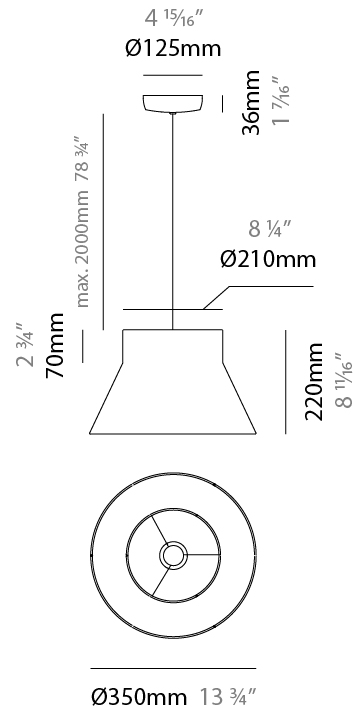

KORA SUSPENSION

D111099- _____

base number   Finish Options   Finish Options

1. To build a product code in our configurator select the specify button on the base model # product page
2. To build a manual product code on this datasheet choose from the options listed below in blue font and add the suffix to the base model #

GENERAL

Series: Kora
Brand: Ole
Division: Design
Mounting Type: Suspension
Mounting Location: Ceiling
Subcategory: Up/Down Light

PHYSICAL

Shape: Abstract
Diameter (mm): 350
Diameter (in): 13 3/4
Height (mm): 220
Height (in): 8 11/16
Max. Overall Height (mm): 2220
Max. Overall Height (in): 87 3/8
Light Distribution: Direct / Indirect
Weight (kg): 1.6
Weight (lbs): 3.5
Fixture Finish: BEI / BLK / BLU / COG / DGN / GRY / MRN / MOC / MUS / OLV / SIL / STN / TER / WHI
Holder Finish: MWH / MBK
Fixture Material: Fabric Cord / Metal
Cable Details: 2000mm Cable
Upon Request: Other fabric cord colors available upon request (see downloadable finish chart)

ELECTRICAL

Number of Lamps: 1
Lamp Type: LED Retrofit
Lamp Shape: A19
Bulb Included: Bulb Not Included
Max. Wattage Per Lamp (W): 15
Lamp Base: E26
Input Voltage (V): 120
Upon Request: 277Vac / GU24

LED

OPTICAL

RATINGS AND CERTIFICATIONS

Certified By: Certified for North American Standards
IP rating: IP20

PROJECT	_____
TYPE	_____
SPECIFIER	_____
QUANTITY	_____
DATE	_____