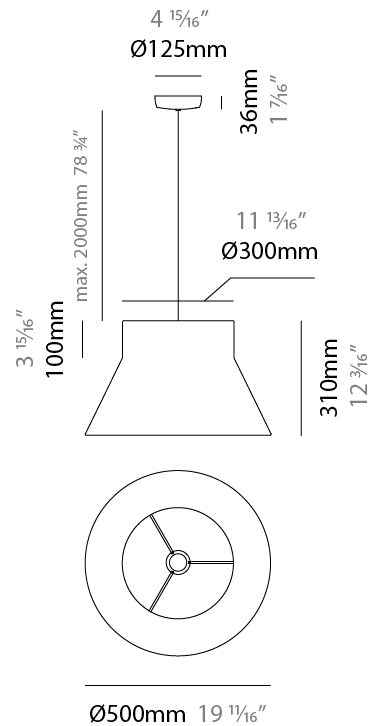

KORA SUSPENSION

D111100- _____ - _____

base number   Finish Options   Finish Options

1. To build a product code in our configurator select the specify button on the base model # product page
2. To build a manual product code on this datasheet choose from the options listed below in blue font and add the suffix to the base model #

GENERAL

Series: Kora
Brand: Ole
Division: Design
Mounting Type: Suspension
Mounting Location: Ceiling
Subcategory: Up/Down Light

PHYSICAL

Shape: Abstract
Diameter (mm): 500
Diameter (in): 19 11/16
Height (mm): 310
Height (in): 12 3/16
Max. Overall Height (mm): 2310
Max. Overall Height (in): 30 15/16
Light Distribution: Direct / Indirect
Weight (kg): 2.5
Weight (lbs): 5.5
Fixture Finish: BEI / BLK / BLU / COG / DGN / GRY / MRN / MOC / MUS / OLV / SIL / STN / TER / WHI
Holder Finish: MWH / MBK
Fixture Material: Fabric Cord / Metal
Cable Details: 2000mm Cable
Upon Request: Other fabric cord colors available upon request (see downloadable finish chart)

ELECTRICAL

Number of Lamps: 1
Lamp Type: LED Retrofit
Lamp Shape: A19
Bulb Included: Bulb Not Included
Max. Wattage Per Lamp (W): 15
Lamp Base: E26
Input Voltage (V): 120
Upon Request: 277Vac / GU24

LED

OPTICAL

RATINGS AND CERTIFICATIONS

Certified By: Certified for North American Standards
IP rating: IP20

PROJECT
TYPE
SPECIFIER
QUANTITY
DATE