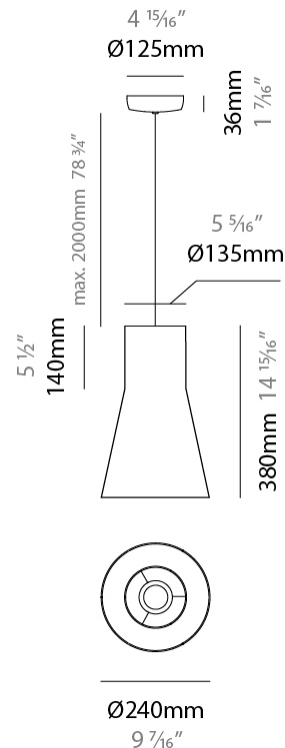

KORA SUSPENSION

D111098-

base number   Finish Options   -   Finish Options

1. To build a product code in our configurator select the specify button on the base model # product page
2. To build a manual product code on this datasheet choose from the options listed below in blue font and add the suffix to the base model #

GENERAL

Series: Kora
Brand: Ole
Division: Design
Mounting Type: Suspension
Mounting Location: Ceiling
Subcategory: Up/Down Light

PHYSICAL

Shape: Abstract
Diameter (mm): 240
Diameter (in): 9 ⁷/₁₆
Height (mm): 380
Height (in): 14 ¹⁵/₁₆
Max. Overall Height (mm): 2380
Max. Overall Height (in): 93 ¹¹/₁₆
Light Distribution: Direct / Indirect
Weight (kg): 1.5
Weight (lbs): 3.3
Fixture Finish: BEI / BLK / BLU / COG / DGN / GRY / MRN / MOC / MUS / OLV / SIL / STN / TER / WHI
Holder Finish: MWH / MBK
Fixture Material: Fabric Cord / Metal
Cable Details: 2000mm Cable
Upon Request: Other fabric cord colors available upon request (see downloadable finish chart)

ELECTRICAL

Number of Lamps: 1
Lamp Type: LED Retrofit
Lamp Shape: A19
Bulb Included: Bulb Not Included
Max. Wattage Per Lamp (W): 15
Lamp Base: E26
Input Voltage (V): 120
Upon Request: 277Vac / GU24

LED

OPTICAL

RATINGS AND CERTIFICATIONS

Certified By: Certified for North American Standards
IP rating: IP20

PROJECT
TYPE
SPECIFIER
QUANTITY
DATE