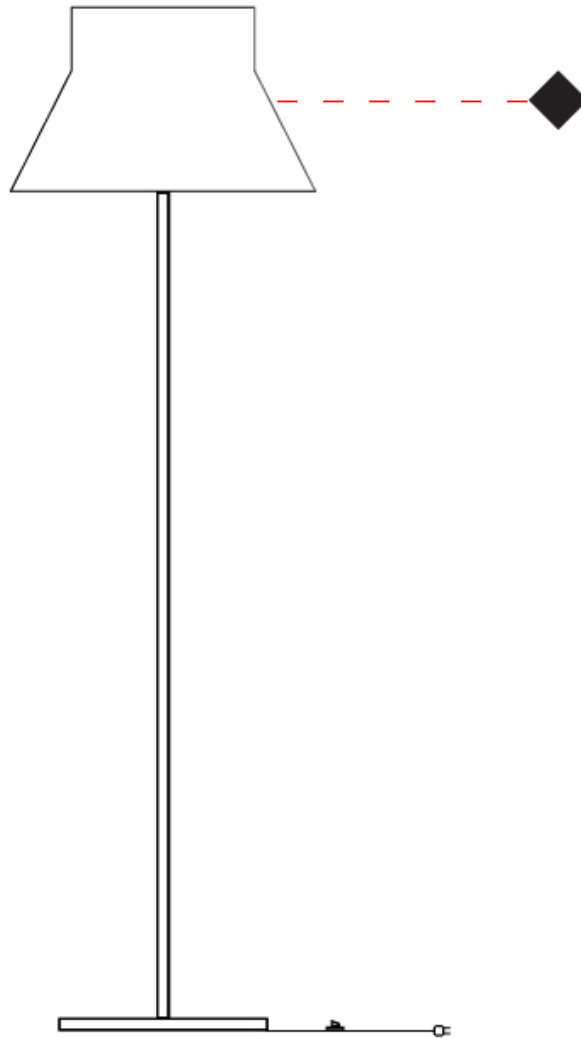

KORA PORTABLE

D114023-

PROJECT

TYPE

SPECIFIER

QUANTITY

DATE

D