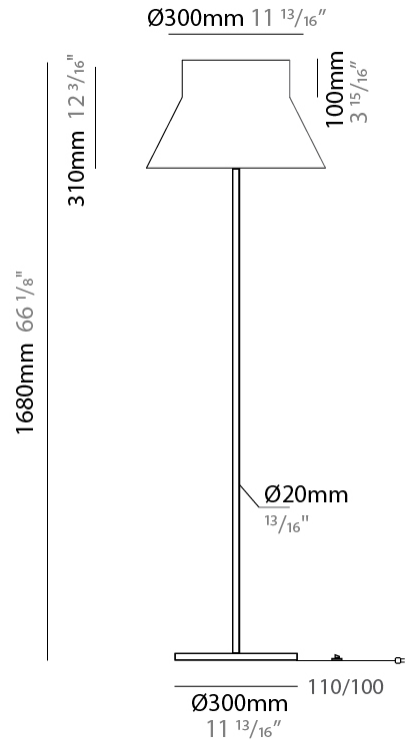

KORA PORTABLE

D114023-

base number Finish
Options

1. To build a product code in our configurator select the specify button on the base model # product page
2. To build a manual product code on this datasheet choose from the options listed below in blue font and add the suffix to the base model #

GENERAL

Series: Kora
Brand: Ole
Division: Design
Mounting Type: Portable
Mounting Location: Floor
Subcategory: Floor

PHYSICAL

Shape: Abstract
Diameter (mm): 500
Diameter (in): 19 ²/₃
Height (mm): 1680
Height (in): 66 ¹/₈
Light Distribution: Direct / Indirect
Weight (kg): 8
Weight (lbs): 17.6
Fixture Finish: BEI / BLK / BLU / COG / DGN / GRY / MRN / MOC / MUS / OLV / SIL / STN / TER / WHI
Holder Finish: Granulated White
Fixture Material: Fabric Cord / Metal
Upon Request: Other fabric cord colors available upon request (see downloadable finish chart)

ELECTRICAL

Number of Lamps: 1
Lamp Type: LED Retrofit
Lamp Shape: A19
Bulb Included: Bulb Not Included
Max. Wattage Per Lamp (W): 15
Lamp Base: E26
Input Voltage (V): 120
Upon Request: 277Vac / GU24

LED

OPTICAL

RATINGS AND CERTIFICATIONS

Certified By: Certified for North American Standards
IP rating: IP20

PROJECT
TYPE
SPECIFIER
QUANTITY
DATE