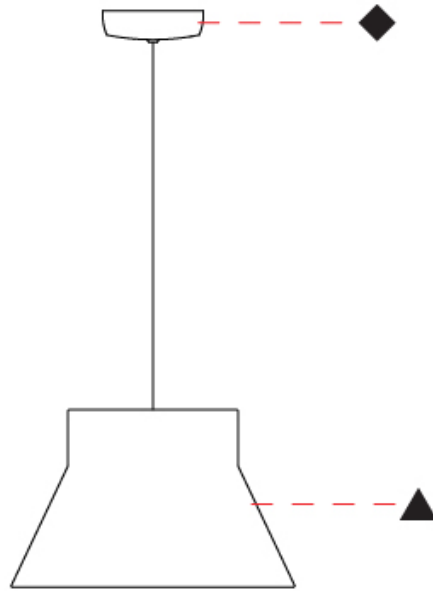

KORA SUSPENSION

D111099-

PROJECT

TYPE

SPECIFIER

QUANTITY

DATE

D