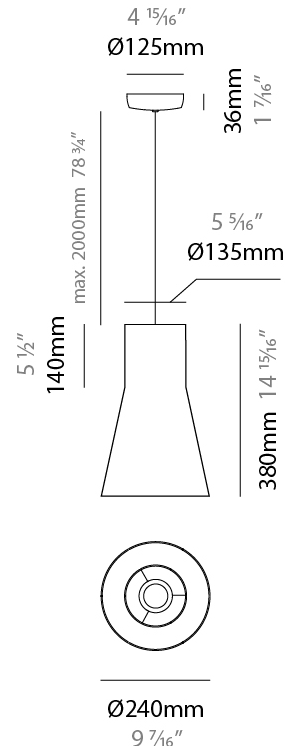

KORA SUSPENSION

D111098-

base number   Finish
Options

PROJECT	_____
TYPE	_____
SPECIFIER	_____
QUANTITY	_____
DATE	_____

1. To build a product code in our configurator select the specify button on the base model # product page
2. To build a manual product code on this datasheet choose from the options listed below in blue font and add the suffix to the base model #

GENERAL

Series: Kora
Partner: Ole
Division: Design
Installation: Suspension
Product Type: Pendant
Mounting Location: Ceiling
Light Distribution: Direct / Indirect

PHYSICAL

Shape: Abstract
Diameter (mm): 240
Diameter (in): 9 7/16
Height (mm): 380
Height (in): 14 15/16
Max. Overall Height (mm): 2380
Max. Overall Height (in): 93 11/16
Weight (kg): 1.5
Weight (lbs): 3.3
Fixture Finish: BEI / BLK / BLU / COG / DGN / GRY / MRN / MOC / MUS / OLV / SIL / STN / TER / WHI
Holder Finish: MBK
Fixture Material: Fabric Cord / Metal
Primary Material: Fabric - Recycled
Cable Details: 2000mm/78 3/4" Cable
Upon Request: Other fabric cord colors available upon request (see downloadable finish chart) Matte White Holder

ELECTRICAL

Number of Lamps: 1
Lamp Type: LED Retrofit
Lamp Shape: A19
Bulb Included: Bulb Not Included
Max. Wattage Per Lamp (W): 15
Lamp Base: E26
Input Voltage (V): 120
Upon Request: 277Vac / GU24

LED

OPTICAL

RATINGS AND CERTIFICATIONS

Certified By: Certified for North American Standards
IP rating: IP20