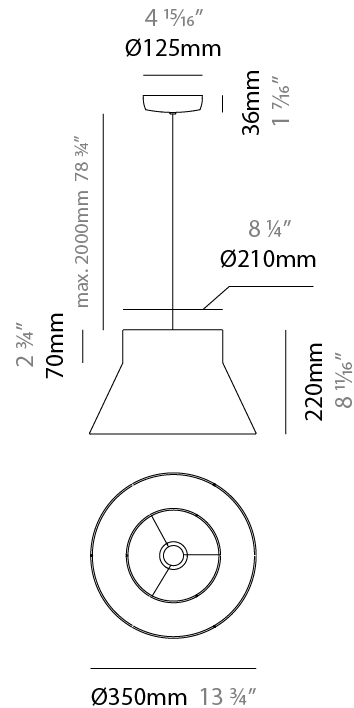

KORA SUSPENSION

D111099- _____

base number   Finish Options   Finish Options

1. To build a product code in our configurator select the specify button on the base model # product page
2. To build a manual product code on this datasheet choose from the options listed below in blue font and add the suffix to the base model #

GENERAL

Series: Kora
Brand: Ole
Division: Design
Mounting Type: Suspension
Mounting Location: Ceiling
Subcategory: Up/Down Light

PHYSICAL

Shape: Abstract
Diameter (mm): 350
Diameter (in): 13 ³/₄
Height (mm): 220
Height (in): 8 ¹¹/₁₆
Max. Overall Height (mm): 2220
Max. Overall Height (in): 87 ³/₈
Light Distribution: Direct / Indirect
Weight (kg): 1.6
Weight (lbs): 3.5
Fixture Finish: BEI / BLK / BLU / COG / DGN / GRY / MRN / MOC / MUS / OLV / SIL / STN / TER / WHI
Holder Finish: MWH / MBK
Fixture Material: Fabric Cord / Metal
Cable Details: 2000mm Cable
Upon Request: Other fabric cord colors available upon request (see downloadable finish chart)

ELECTRICAL

Number of Lamps: 1
Lamp Type: LED Retrofit
Lamp Shape: A19
Bulb Included: Bulb Not Included
Max. Wattage Per Lamp (W): 15
Lamp Base: E26
Input Voltage (V): 120
Upon Request: 277Vac / GU24

LED

OPTICAL

RATINGS AND CERTIFICATIONS

Certified By: Certified for North American Standards
IP rating: IP20

PROJECT
TYPE
SPECIFIER
QUANTITY
DATE