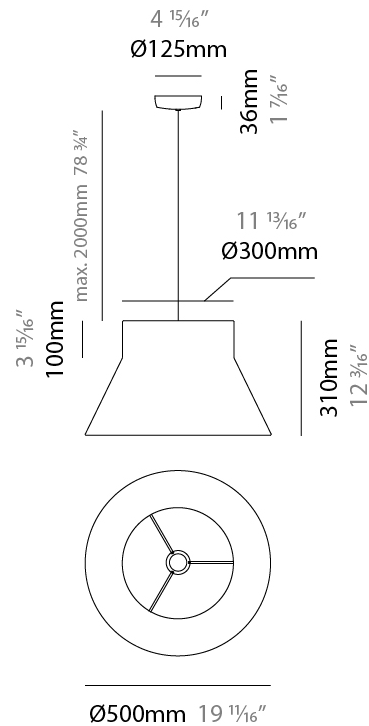

KORA SUSPENSION

D111100- _____ - _____

base number   Finish Options   Finish Options

1. To build a product code in our configurator select the specify button on the base model # product page
2. To build a manual product code on this datasheet choose from the options listed below in blue font and add the suffix to the base model #

GENERAL

Series: Kora
Brand: Ole
Division: Design
Mounting Type: Suspension
Mounting Location: Ceiling
Subcategory: Up/Down Light

PHYSICAL

Shape: Abstract
Diameter (mm): 500
Diameter (in): 19 15/16
Height (mm): 310
Height (in): 12 3/16
Max. Overall Height (mm): 2310
Max. Overall Height (in): 30 15/16
Light Distribution: Direct / Indirect
Weight (kg): 2.5
Weight (lbs): 5.5
Fixture Finish: BEI / BLK / BLU / COG / DGN / GRY / MRN / MOC / MUS / OLV / SIL / STN / TER / WHI
Holder Finish: MWH / MBK
Fixture Material: Fabric Cord / Metal
Cable Details: 2000mm Cable
Upon Request: Other fabric cord colors available upon request (see downloadable finish chart)

ELECTRICAL

Number of Lamps: 1
Lamp Type: LED Retrofit
Lamp Shape: A19
Bulb Included: Bulb Not Included
Max. Wattage Per Lamp (W): 15
Lamp Base: E26
Input Voltage (V): 120
Upon Request: 277Vac / GU24

LED

OPTICAL

RATINGS AND CERTIFICATIONS

Certified By: Certified for North American Standards
IP rating: IP20

PROJECT
TYPE
SPECIFIER
QUANTITY
DATE