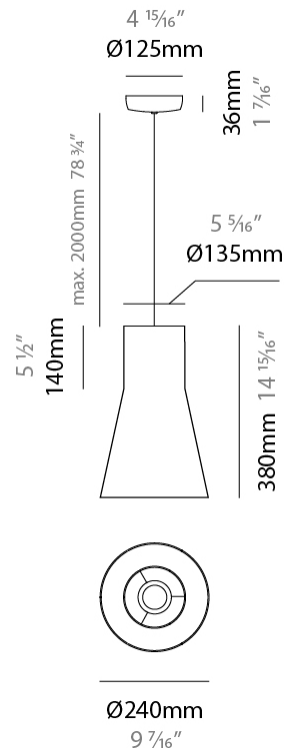

KORA SUSPENSION

D111098-

base number   Finish Options   Finish Options

1. To build a product code in our configurator select the specify button on the base model # product page
2. To build a manual product code on this datasheet choose from the options listed below in blue font and add the suffix to the base model #

GENERAL

Series: Kora
Brand: Ole
Division: Design
Mounting Type: Suspension
Mounting Location: Ceiling
Subcategory: Up/Down Light

PHYSICAL

Shape: Abstract
Diameter (mm): 240
Diameter (in): 9 7/16
Height (mm): 380
Height (in): 14 15/16
Max. Overall Height (mm): 2380
Max. Overall Height (in): 93 11/16
Light Distribution: Direct / Indirect
Weight (kg): 1.5
Weight (lbs): 3.3
Fixture Finish: BEI / BLK / BLU / COG / DGN / GRY / MRN / MOC / MUS / OLV / SIL / STN / TER / WHI
Holder Finish: MWH / MBK
Fixture Material: Fabric Cord / Metal
Cable Details: 2000mm Cable
Upon Request: Other fabric cord colors available upon request (see downloadable finish chart)

ELECTRICAL

Number of Lamps: 1
Lamp Type: LED Retrofit
Lamp Shape: A19
Bulb Included: Bulb Not Included
Max. Wattage Per Lamp (W): 15
Lamp Base: E26
Input Voltage (V): 120
Upon Request: 277Vac / GU24

LED

OPTICAL

RATINGS AND CERTIFICATIONS

Certified By: Certified for North American Standards
IP rating: IP20

PROJECT
TYPE
SPECIFIER
QUANTITY
DATE