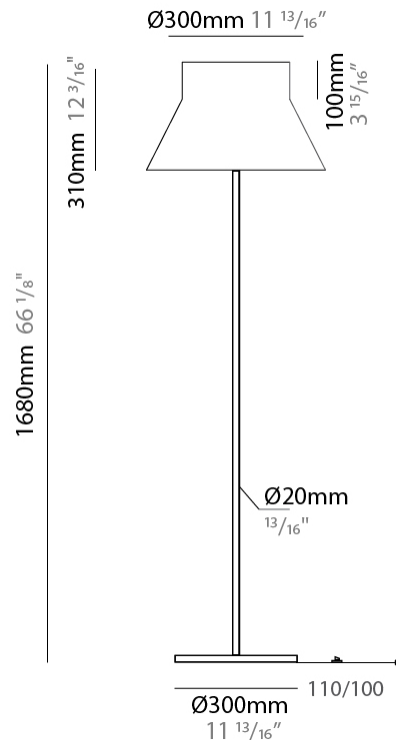

KORA PORTABLE

D114023-

base number   Finish
Options

1. To build a product code in our configurator select the specify button on the base model # product page
2. To build a manual product code on this datasheet choose from the options listed below in blue font and add the suffix to the base model #

GENERAL

Series: Kora
Brand: Ole
Division: Design
Mounting Type: Portable
Mounting Location: Floor
Subcategory: Floor

PHYSICAL

Shape: Abstract
Diameter (mm): 500
Diameter (in): 19 ²/₃
Height (mm): 1680
Height (in): 66 ¹/₈
Light Distribution: Direct / Indirect
Weight (kg): 8
Weight (lbs): 17.6
Fixture Finish: BEI / BLK / BLU / COG / DGN / GRY / MRN / MOC / MUS /
OLV / SIL / STN / TER / WHI
Holder Finish: Granulated White
Fixture Material: Fabric Cord / Metal
Upon Request: Other fabric cord colors available upon request (see
downloadable finish chart)

ELECTRICAL

Number of Lamps: 1
Lamp Type: LED Retrofit
Lamp Shape: A19
Bulb Included: Bulb Not Included
Max. Wattage Per Lamp (W): 15
Lamp Base: E26
Input Voltage (V): 120
Upon Request: 277Vac / GU24

LED

OPTICAL

RATINGS AND CERTIFICATIONS

Certified By: Certified for North American Standards
IP rating: IP20

PROJECT	_____
TYPE	_____
SPECIFIER	_____
QUANTITY	_____
DATE	_____