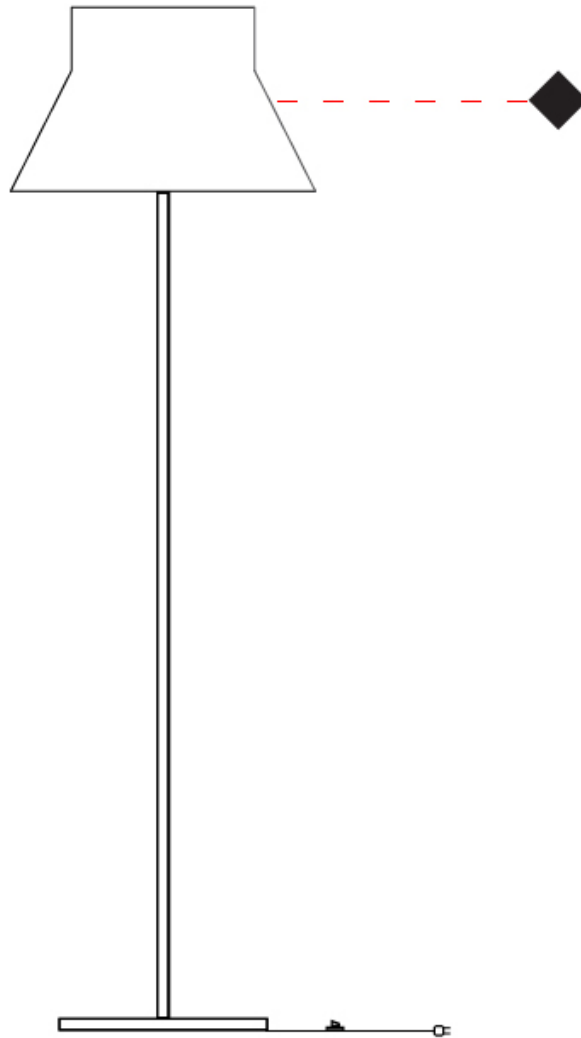

D114023-

PROJECT	_____
TYPE	_____
SPECIFIER	_____
QUANTITY	_____
DATE	_____