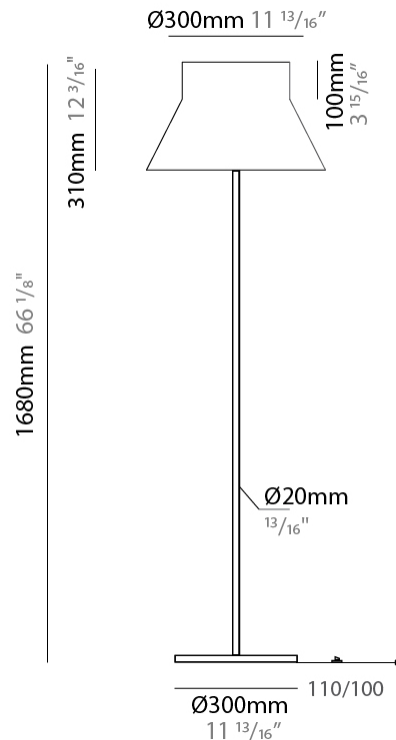

KORA PORTABLE

D114023-

base number Finish
Options

1. To build a product code in our configurator select the specify button on the base model # product page
2. To build a manual product code on this datasheet choose from the options listed below in blue font and add the suffix to the base model #

GENERAL

Series: Kora
Partner: Ole
Division: Design
Installation: Portable
Product Type: Floor
Mounting Location: Floor
Light Distribution: Direct / Indirect

PHYSICAL

Shape: Abstract
Diameter (mm): 500
Diameter (in): 19 7/8
Height (mm): 1680
Height (in): 66 1/8
Weight (kg): 8
Weight (lbs): 17.6
Fixture Finish: BEI / BLK / BLU / COG / DGN / GRY / MRN / MOC / MUS / OLV / SIL / STN / TER / WHI
Holder Finish: Granulated White
Fixture Material: Fabric Cord / Metal
Primary Material: Fabric - Recycled
Upon Request: Other fabric cord colors available upon request (see downloadable finish chart)

ELECTRICAL

Number of Lamps: 1
Lamp Type: LED Retrofit
Lamp Shape: A19
Bulb Included: Bulb Not Included
Max. Wattage Per Lamp (W): 15
Lamp Base: E26
Input Voltage (V): 120
Upon Request: 277Vac / GU24

LED

OPTICAL

RATINGS AND CERTIFICATIONS

Certified By: Certified for North American Standards
IP rating: IP20

PROJECT
TYPE
SPECIFIER
QUANTITY
DATE