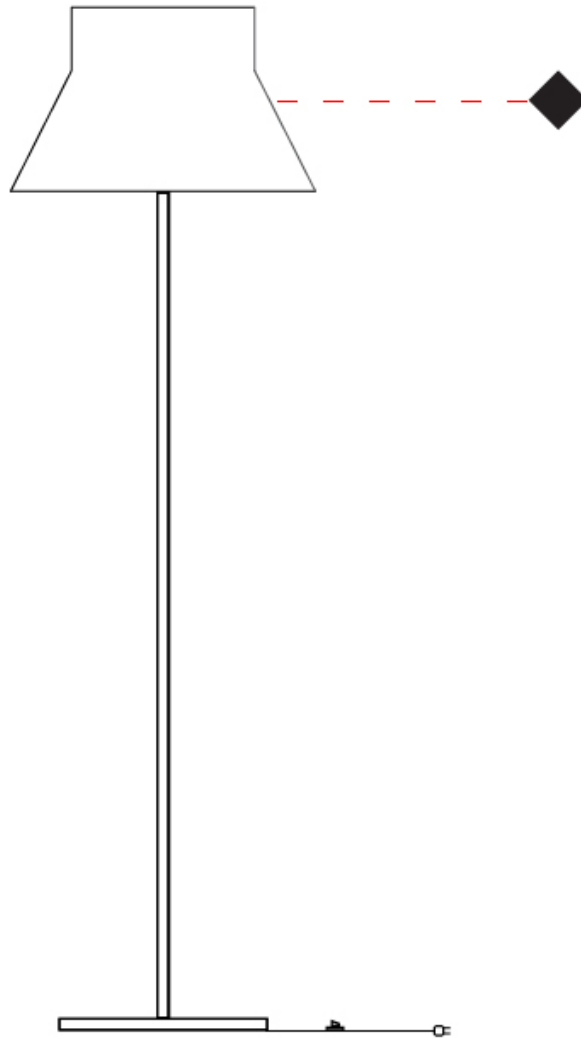

D114023-

PROJECT	_____
TYPE	_____
SPECIFIER	_____
QUANTITY	_____
DATE	_____

D