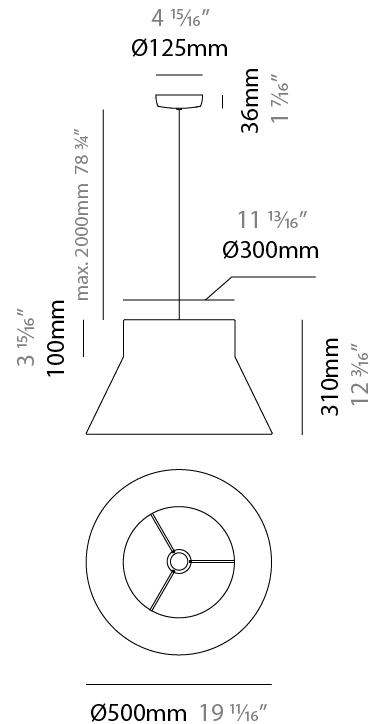

KORA SUSPENSION

D111100-

base number   Finish
Options

PROJECT	_____
TYPE	_____
SPECIFIER	_____
QUANTITY	_____
DATE	_____

1. To build a product code in our configurator select the specify button on the base model # product page
2. To build a manual product code on this datasheet choose from the options listed below in blue font and add the suffix to the base model #

GENERAL

Series: Kora
Partner: Ole
Division: Design
Installation: Suspension
Product Type: Pendant
Mounting Location: Ceiling
Light Distribution: Direct / Indirect

PHYSICAL

Shape: Abstract
Diameter (mm): 500
Diameter (in): 19 ¹⁵/₁₆
Height (mm): 310
Height (in): 12 ³/₁₆
Max. Overall Height (mm): 2310
Max. Overall Height (in): 30 ¹⁵/₁₆
Weight (kg): 2.5
Weight (lbs): 5.5
Fixture Finish: BEI / BLK / BLU / COG / DGN / GRY / MRN / MOC / MUS / OLV / SIL / STN / TER / WHI
Holder Finish: MBK
Fixture Material: Fabric Cord / Metal
Primary Material: Fabric - Recycled
Cable Details: 2000mm Cable
Upon Request: Other fabric cord colors available upon request (see downloadable finish chart) Matte White Holder

ELECTRICAL

Number of Lamps: 1
Lamp Type: LED Retrofit
Lamp Shape: A19
Bulb Included: Bulb Not Included
Max. Wattage Per Lamp (W): 15
Lamp Base: E26
Input Voltage (V): 120
Upon Request: 277Vac / GU24

LED

OPTICAL

RATINGS AND CERTIFICATIONS

Certified By: Certified for North American Standards
IP rating: IP20