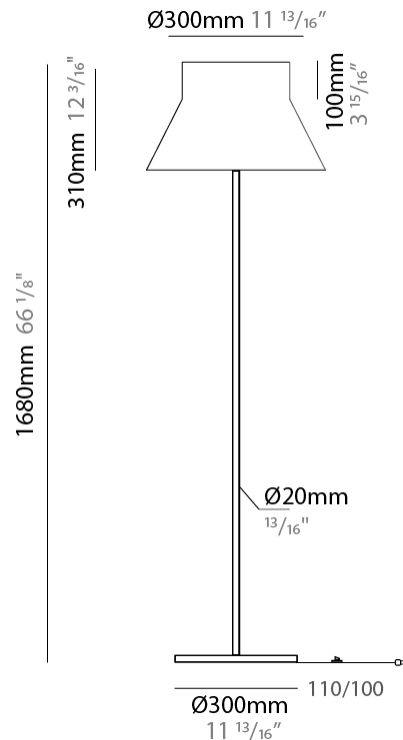

KORA PORTABLE

D114023-

base number   Finish
Options

1. To build a product code in our configurator select the specify button on the base model # product page
2. To build a manual product code on this datasheet choose from the options listed below in blue font and add the suffix to the base model #

GENERAL

Series: Kora
Brand: Ole
Division: Design
Mounting Type: Portable
Mounting Location: Floor
Subcategory: Floor

PHYSICAL

Shape: Abstract
Diameter (mm): 500
Diameter (in): 19 ²/₃
Height (mm): 1680
Height (in): 66 ¹/₈
Light Distribution: Direct / Indirect
Weight (kg): 8
Weight (lbs): 17.6
Fixture Finish: BEI / BLK / BLU / COG / DGN / GRY / MRN / MOC / MUS /
OLV / SIL / STN / TER / WHI
Holder Finish: Granulated White
Fixture Material: Fabric Cord / Metal
Upon Request: Other fabric cord colors available upon request (see
downloadable finish chart)

ELECTRICAL

Number of Lamps: 1
Lamp Type: LED Retrofit
Lamp Shape: A19
Bulb Included: Bulb Not Included
Max. Wattage Per Lamp (W): 15
Lamp Base: E26
Input Voltage (V): 120
Upon Request: 277Vac / GU24

LED

OPTICAL

RATINGS AND CERTIFICATIONS

Certified By: Certified for North American Standards
IP rating: IP20

PROJECT	_____
TYPE	_____
SPECIFIER	_____
QUANTITY	_____
DATE	_____