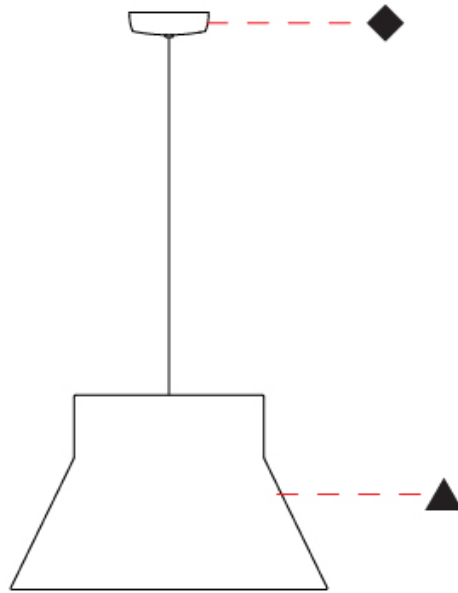

KORA SUSPENSION

D111100-

PROJECT

TYPE

SPECIFIER

QUANTITY

DATE

D