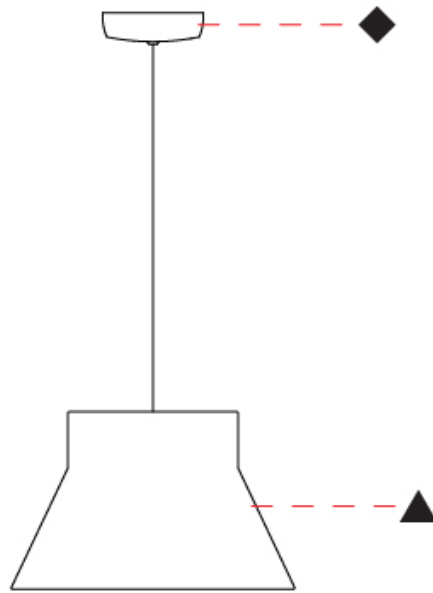

KORA SUSPENSION

D111099-

PROJECT

TYPE

SPECIFIER

QUANTITY

DATE

D