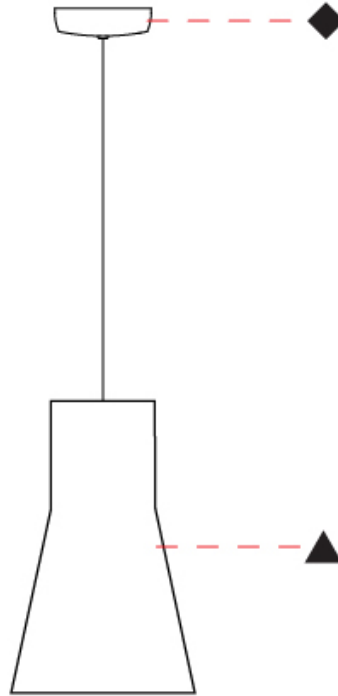

KORA SUSPENSION

D111098-

PROJECT

TYPE

SPECIFIER

QUANTITY

DATE

D