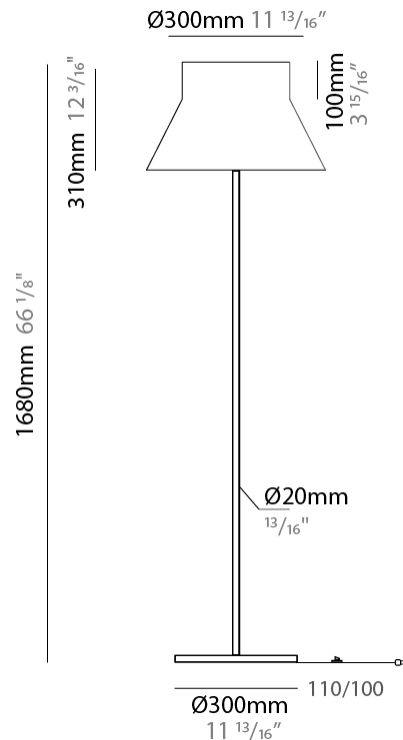

KORA PORTABLE

D114023-

base number Finish
Options

1. To build a product code in our configurator select the specify button on the base model # product page
2. To build a manual product code on this datasheet choose from the options listed below in blue font and add the suffix to the base model #

GENERAL

Series: Kora
Brand: Ole
Division: Design
Mounting Type: Portable
Mounting Location: Floor
Subcategory: Floor

PHYSICAL

Shape: Abstract
Diameter (mm): 500
Diameter (in): 19 ²/₃
Height (mm): 1680
Height (in): 66 ¹/₈
Light Distribution: Direct / Indirect
Weight (kg): 8
Weight (lbs): 17.6
Fixture Finish: BEI / BLK / BLU / COG / DGN / GRY / MRN / MOC / MUS / OLV / SIL / STN / TER / WHI
Holder Finish: Granulated White
Fixture Material: Fabric Cord / Metal
Upon Request: Other fabric cord colors available upon request (see downloadable finish chart)

ELECTRICAL

Number of Lamps: 1
Lamp Type: LED Retrofit
Lamp Shape: A19
Bulb Included: Bulb Not Included
Max. Wattage Per Lamp (W): 15
Lamp Base: E26
Input Voltage (V): 120
Upon Request: 277Vac / GU24

LED

OPTICAL

RATINGS AND CERTIFICATIONS

Certified By: Certified for North American Standards
IP rating: IP20

PROJECT
TYPE
SPECIFIER
QUANTITY
DATE