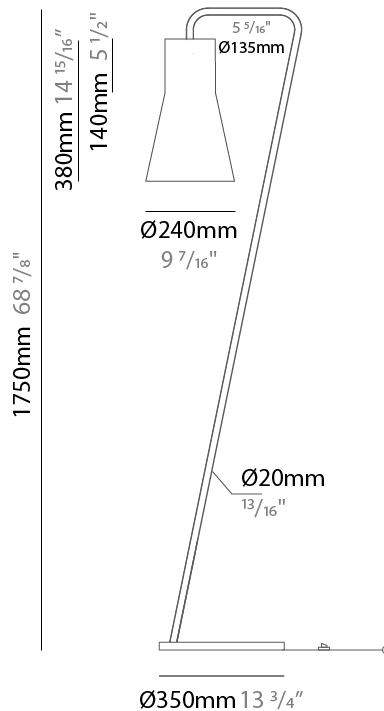

KORA PORTABLE

D114022-

base number Finish
Options

PROJECT
TYPE
SPECIFIER
QUANTITY
DATE

1. To build a product code in our configurator select the specify button on the base model # product page
2. To build a manual product code on this datasheet choose from the options listed below in blue font and add the suffix to the base model #

GENERAL

Series: Kora
Brand: Ole
Division: Design
Mounting Type: Portable
Mounting Location: Floor
Subcategory: Floor

PHYSICAL

Shape: Abstract
Diameter (mm): 350
Diameter (in): 13 3/4
Height (mm): 1750
Height (in): 68 7/8
Light Distribution: Direct / Indirect
Weight (kg): 9
Weight (lbs): 19.8
Fixture Finish: BEI / BLK / BLU / COG / DGN / GRY / MRN / MOC / MUS / OLV / SIL / STN / TER / WHI
Holder Finish: Granulated White
Fixture Material: Fabric Cord / Metal
Upon Request: Other fabric cord colors available upon request (see downloadable finish chart)

ELECTRICAL

Number of Lamps: 1
Lamp Type: LED Retrofit
Lamp Shape: A19
Bulb Included: Bulb Not Included
Max. Wattage Per Lamp (W): 15
Lamp Base: E26
Input Voltage (V): 120
Upon Request: 277Vac / GU24

LED

OPTICAL

RATINGS AND CERTIFICATIONS

Certified By: Certified for North American Standards
IP rating: IP20