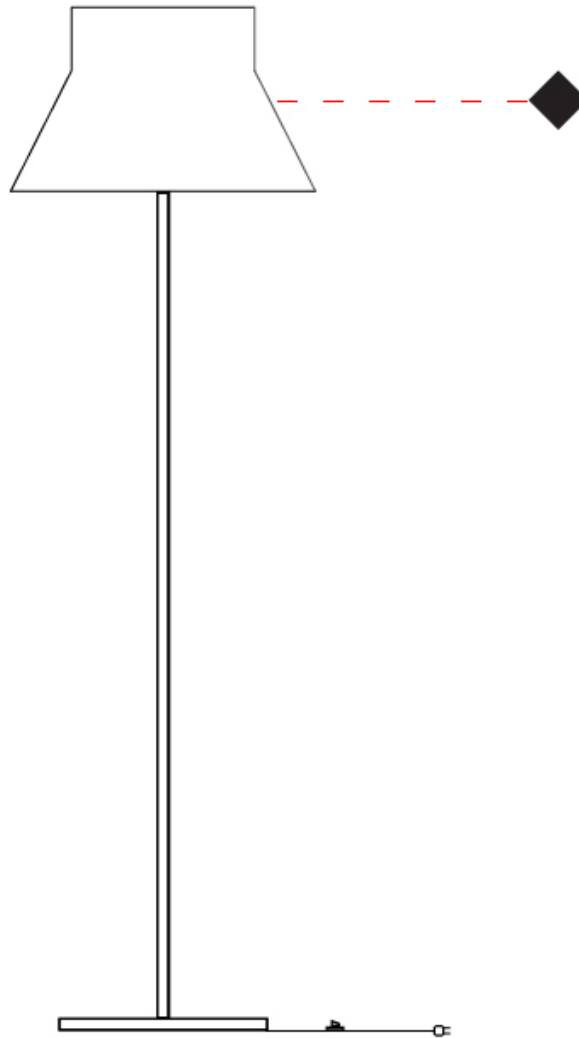

KORA PORTABLE

D114023-

PROJECT _____

TYPE _____

SPECIFIER _____

QUANTITY _____

DATE _____

D