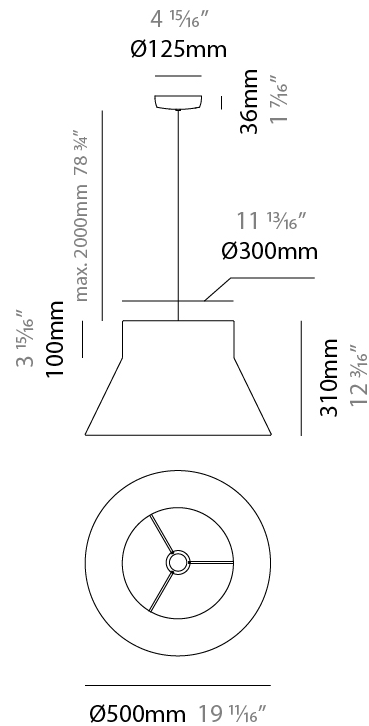

KORA SUSPENSION

D111100- _____ - _____

base number   Finish Options   Finish Options

1. To build a product code in our configurator select the specify button on the base model # product page
2. To build a manual product code on this datasheet choose from the options listed below in blue font and add the suffix to the base model #

GENERAL

Series: Kora
Brand: Ole
Division: Design
Mounting Type: Suspension
Mounting Location: Ceiling
Subcategory: Up/Down Light

PHYSICAL

Shape: Abstract
Diameter (mm): 500
Diameter (in): 19 11/16
Height (mm): 310
Height (in): 12 3/16
Max. Overall Height (mm): 2310
Max. Overall Height (in): 30 15/16
Light Distribution: Direct / Indirect
Weight (kg): 2.5
Weight (lbs): 5.5
Fixture Finish: BEI / BLK / BLU / COG / DGN / GRY / MRN / MOC / MUS / OLV / SIL / STN / TER / WHI
Holder Finish: MWH / MBK
Fixture Material: Fabric Cord / Metal
Cable Details: 2000mm Cable
Upon Request: Other fabric cord colors available upon request (see downloadable finish chart)

ELECTRICAL

Number of Lamps: 1
Lamp Type: LED Retrofit
Lamp Shape: A19
Bulb Included: Bulb Not Included
Max. Wattage Per Lamp (W): 15
Lamp Base: E26
Input Voltage (V): 120
Upon Request: 277Vac / GU24

LED

OPTICAL

RATINGS AND CERTIFICATIONS

Certified By: Certified for North American Standards
IP rating: IP20

PROJECT	_____
TYPE	_____
SPECIFIER	_____
QUANTITY	_____
DATE	_____