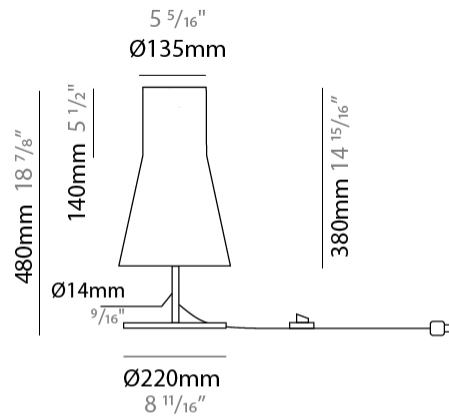

KORA PORTABLE

D114021-

base number Finish
Options

PROJECT
TYPE
SPECIFIER
QUANTITY
DATE

1. To build a product code in our configurator select the specify button on the base model # product page
2. To build a manual product code on this datasheet choose from the options listed below in blue font and add the suffix to the base model #

GENERAL

Series: Kora
Brand: Ole
Division: Design
Mounting Type: Portable
Mounting Location: Table
Subcategory: Table

PHYSICAL

Shape: Abstract
Diameter (mm): 240
Diameter (in): 9 7/16
Height (mm): 480
Height (in): 18 7/8
Light Distribution: Direct / Indirect
Weight (kg): 2
Weight (lbs): 4.4
Fixture Finish: BEI / BLK / BLU / COG / DGN / GRY / MRN / MOC / MUS / OLV / SIL / STN / TER / WHI
Holder Finish: Granulated White
Fixture Material: Fabric Cord / Metal
Upon Request: Other fabric cord colors available upon request (see downloadable finish chart)

ELECTRICAL

Number of Lamps: 1
Lamp Type: LED Retrofit
Lamp Shape: A19
Bulb Included: Bulb Not Included
Max. Wattage Per Lamp (W): 15
Lamp Base: E26
Input Voltage (V): 120
Upon Request: 277Vac / GU24

LED

OPTICAL

RATINGS AND CERTIFICATIONS

Certified By: Certified for North American Standards
IP rating: IP20

Ø240mm
9 7/16"