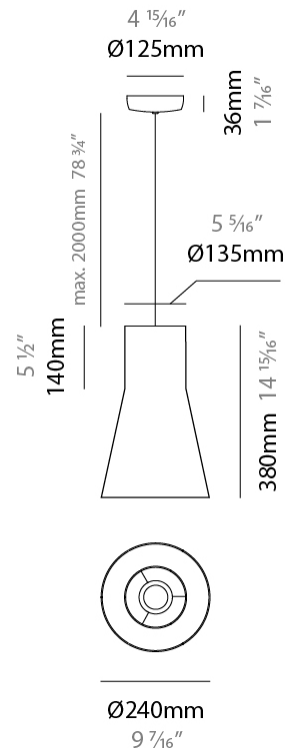

KORA SUSPENSION

D111098-

base number   Finish Options   -   Finish Options

1. To build a product code in our configurator select the specify button on the base model # product page
2. To build a manual product code on this datasheet choose from the options listed below in blue font and add the suffix to the base model #

GENERAL

Series: Kora
Brand: Ole
Division: Design
Mounting Type: Suspension
Mounting Location: Ceiling
Subcategory: Up/Down Light

PHYSICAL

Shape: Abstract
Diameter (mm): 240
Diameter (in): 9 7/16
Height (mm): 380
Height (in): 14 15/16
Max. Overall Height (mm): 2380
Max. Overall Height (in): 93 11/16
Light Distribution: Direct / Indirect
Weight (kg): 1.5
Weight (lbs): 3.3
Fixture Finish: BEI / BLK / BLU / COG / DGN / GRY / MRN / MOC / MUS / OLV / SIL / STN / TER / WHI
Holder Finish: MWH / MBK
Fixture Material: Fabric Cord / Metal
Cable Details: 2000mm Cable
Upon Request: Other fabric cord colors available upon request (see downloadable finish chart)

ELECTRICAL

Number of Lamps: 1
Lamp Type: LED Retrofit
Lamp Shape: A19
Bulb Included: Bulb Not Included
Max. Wattage Per Lamp (W): 15
Lamp Base: E26
Input Voltage (V): 120
Upon Request: 277Vac / GU24

LED

OPTICAL

RATINGS AND CERTIFICATIONS

Certified By: Certified for North American Standards
IP rating: IP20

PROJECT
TYPE
SPECIFIER
QUANTITY
DATE