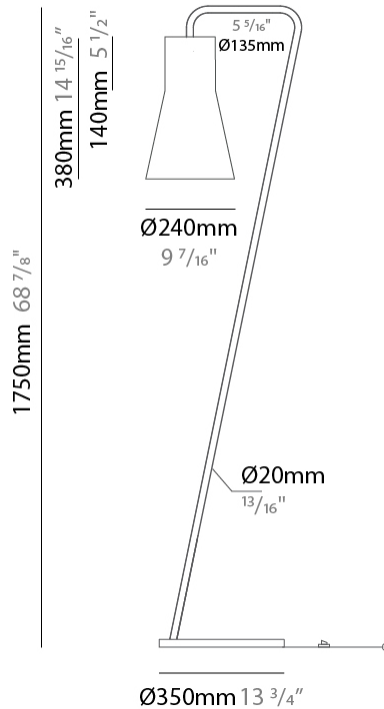

KORA PORTABLE

D114022-

base number   Finish
Options

1. To build a product code in our configurator select the specify button on the base model # product page
2. To build a manual product code on this datasheet choose from the options listed below in blue font and add the suffix to the base model #

GENERAL

Series: Kora
Brand: Ole
Division: Design
Mounting Type: Portable
Mounting Location: Floor
Subcategory: Floor

PHYSICAL

Shape: Abstract
Diameter (mm): 350
Diameter (in): 13 3/4
Height (mm): 1750
Height (in): 68 7/8
Light Distribution: Direct / Indirect
Weight (kg): 9
Weight (lbs): 19.8
Fixture Finish: BEI / BLK / BLU / COG / DGN / GRY / MRN / MOC / MUS / OLV / SIL / STN / TER / WHI
Holder Finish: Granulated White
Fixture Material: Fabric Cord / Metal
Upon Request: Other fabric cord colors available upon request (see downloadable finish chart)

ELECTRICAL

Number of Lamps: 1
Lamp Type: LED Retrofit
Lamp Shape: A19
Bulb Included: Bulb Not Included
Max. Wattage Per Lamp (W): 15
Lamp Base: E26
Input Voltage (V): 120
Upon Request: 277Vac / GU24

LED

OPTICAL

RATINGS AND CERTIFICATIONS

Certified By: Certified for North American Standards
IP rating: IP20

PROJECT	_____
TYPE	_____
SPECIFIER	_____
QUANTITY	_____
DATE	_____