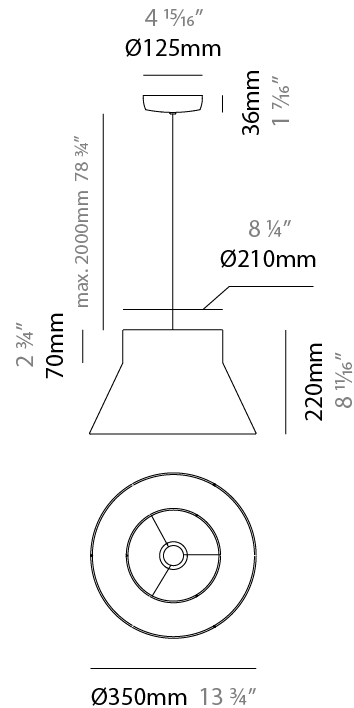

KORA SUSPENSION

D111099- _____

base number   Finish Options   Finish Options

1. To build a product code in our configurator select the specify button on the base model # product page
2. To build a manual product code on this datasheet choose from the options listed below in blue font and add the suffix to the base model #

GENERAL

Series: Kora
Brand: Ole
Division: Design
Mounting Type: Suspension
Mounting Location: Ceiling
Subcategory: Up/Down Light

PHYSICAL

Shape: Abstract
Diameter (mm): 350
Diameter (in): 13 ¾
Height (mm): 220
Height (in): 8 11/16
Max. Overall Height (mm): 2220
Max. Overall Height (in): 87 3/8
Light Distribution: Direct / Indirect
Weight (kg): 1.6
Weight (lbs): 3.5
Fixture Finish: BEI / BLK / BLU / COG / DGN / GRY / MRN / MOC / MUS / OLV / SIL / STN / TER / WHI
Holder Finish: MWH / MBK
Fixture Material: Fabric Cord / Metal
Cable Details: 2000mm Cable
Upon Request: Other fabric cord colors available upon request (see downloadable finish chart)

ELECTRICAL

Number of Lamps: 1
Lamp Type: LED Retrofit
Lamp Shape: A19
Bulb Included: Bulb Not Included
Max. Wattage Per Lamp (W): 15
Lamp Base: E26
Input Voltage (V): 120
Upon Request: 277Vac / GU24

LED

OPTICAL

RATINGS AND CERTIFICATIONS

Certified By: Certified for North American Standards
IP rating: IP20

PROJECT	_____
TYPE	_____
SPECIFIER	_____
QUANTITY	_____
DATE	_____