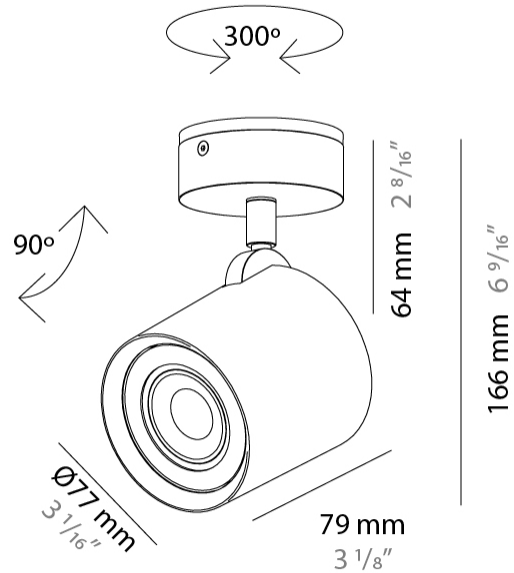

PROJECT	_____
TYPE	_____
SPECIFIER	_____
QUANTITY	_____
DATE	_____

KRONN SINGLE SURFACE

D92076-

base number   Finish
Options

1. To build a product code in our configurator select the specify button on the base model # product page
2. To build a manual product code on this datasheet choose from the options listed below in blue font and add the suffix to the base model #

GENERAL

Series: Kronn
Subseries: Kronn Single
Brand: Milan
Division: Design
Mounting Type: Surface
Mounting Location: Ceiling
Subcategory: Spots

PHYSICAL

Shape: Cylinder
Diameter (mm): 77
Diameter (in): 3 1/16
Height (mm): 79
Height (in): 3 1/8
Max. Overall Height (mm): 166
Max. Overall Height (in): 6 1/2
Light Distribution: Adjustable / Direct
Fixture Finish: CHR / MWL / MBQ
Fixture Material: Extruded Aluminum

ELECTRICAL

Number of Lamps: 1
Lamp Type: LED Retrofit
Lamp Shape: MR16
Bulb Included: Bulb Not Included
Max. Wattage Per Lamp (W): 4
Lamp Base: GU10
Input Voltage (V): 120

LED

OPTICAL

RATINGS AND CERTIFICATIONS

Certified By: Certified for North American Standards
IP rating: IP20