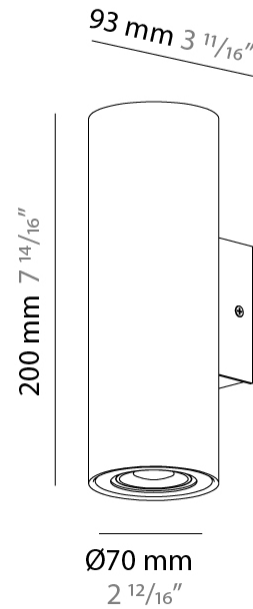

PROJECT	
TYPE	
SPECIFIER	
QUANTITY	
DATE	

KRONN SINGLE SURFACE

D93098-

base number   Finish
Options

1. To build a product code in our configurator select the specify button on the base model # product page
2. To build a manual product code on this datasheet choose from the options listed below in blue font and add the suffix to the base model #

GENERAL

Series: Kronn
Subseries: Kronn Single
Brand: Milan
Division: Design
Mounting Type: Surface
Mounting Location: Wall
Subcategory: Up/Down Light

PHYSICAL

Shape: Cylinder
Diameter (mm): 70
Diameter (in): 2 3/4
Height (mm): 200
Depth (mm): 93
Height (in): 7 7/8
Depth (in): 3 11/16
Extension (mm): 93
Extension (in): 3 11/16
Light Distribution: Direct / Indirect
Fixture Finish: CHR / MWL / MBQ
Fixture Material: Extruded Aluminum

ELECTRICAL

Number of Lamps: 2
Lamp Type: LED Retrofit
Lamp Shape: MR16
Bulb Included: Bulb Not Included
Total Output Wattage (W): 10
Max. Wattage Per Lamp (W): 5
Lamp Base: GU10
Input Voltage (V): 120

LED

OPTICAL

RATINGS AND CERTIFICATIONS

Certified By: Certified for North American Standards
IP rating: IP20