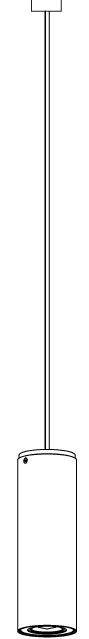

1320 mm 5 3/16"

Ø70 mm 2 3/4"