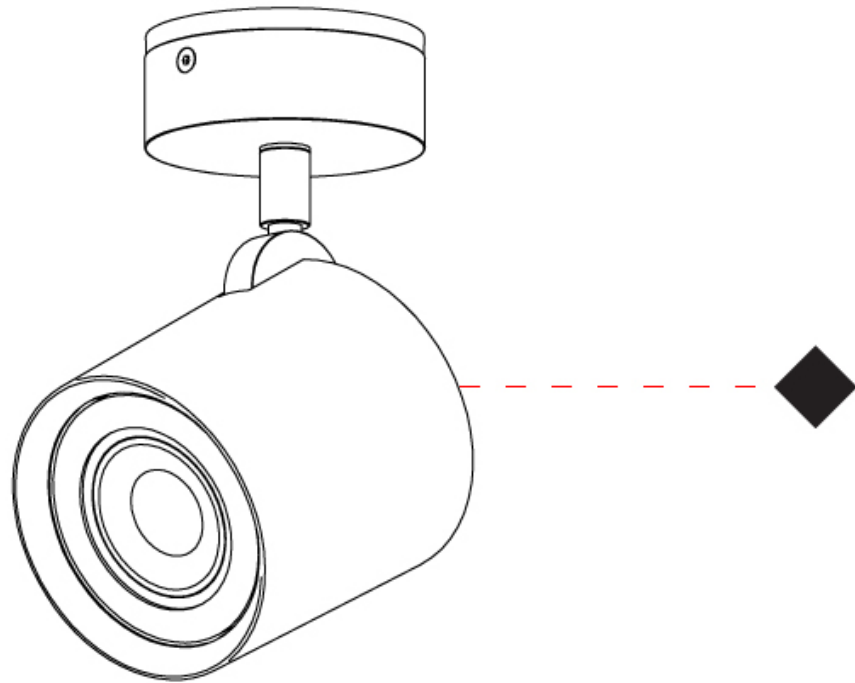

KRONN SINGLE SURFACE

D92076-

PROJECT

TYPE

SPECIFIER

QUANTITY

DATE

D