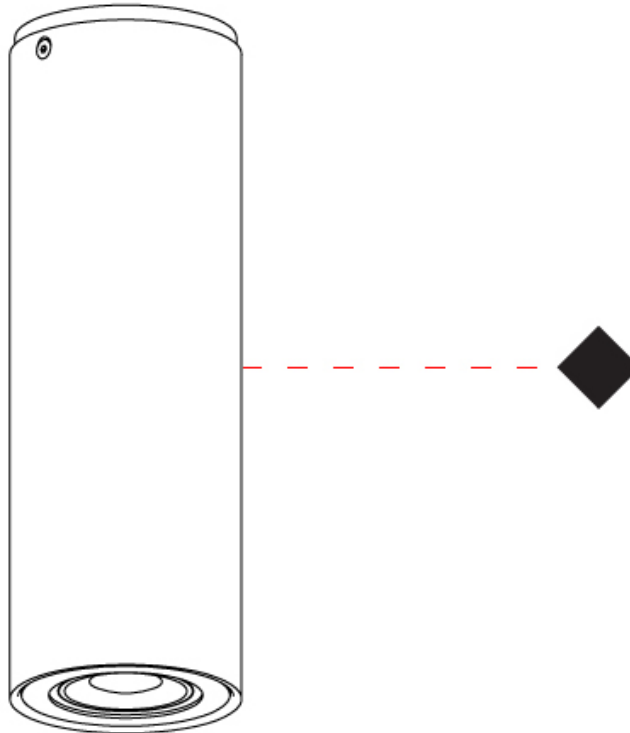

KRONN SINGLE SURFACE

D92082-

PROJECT

TYPE

SPECIFIER

QUANTITY

DATE