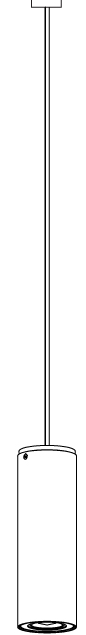

Ø70 mm 2 3/4"

1320 mm 5 3/16"