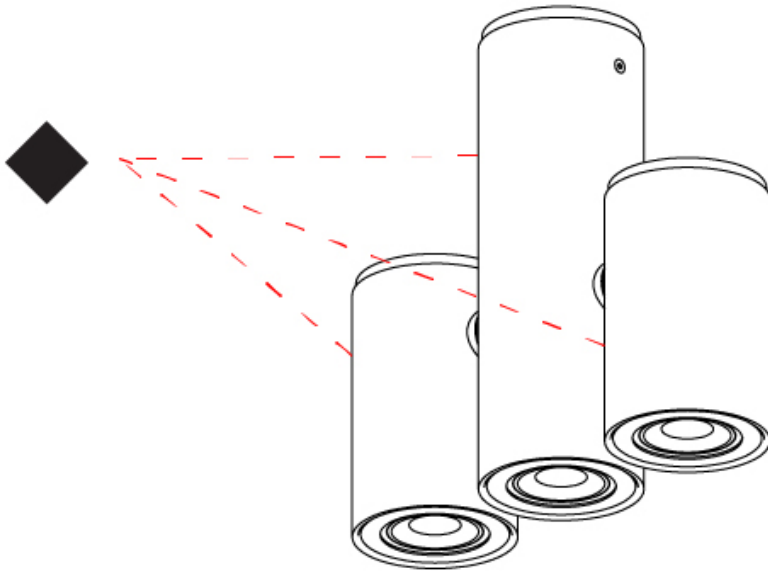

KRONN TRIPLE SURFACE

D92084-

PROJECT

TYPE

SPECIFIER

QUANTITY

DATE