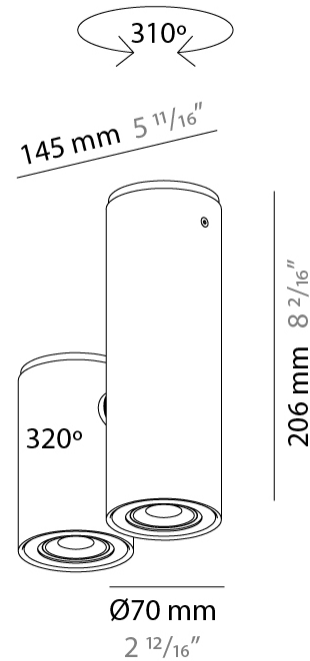

PROJECT	
TYPE	
SPECIFIER	
QUANTITY	
DATE	

KRONN DOUBLE SURFACE

D92086-

base number   Finish
Options

1. To build a product code in our configurator select the specify button on the base model # product page
2. To build a manual product code on this datasheet choose from the options listed below in blue font and add the suffix to the base model #

GENERAL

Series: Kronn
Subseries: Kronn Double
Brand: Milan
Division: Design
Mounting Type: Surface
Mounting Location: Ceiling
Subcategory: Downlight

PHYSICAL

Shape: Cylinder
Diameter (mm): 70
Diameter (in): 2 ¾
Length (mm): 145
Length (in): 5 11/16
Height (mm): 206
Height (in): 8 1/8
Light Distribution: Adjustable / Direct
Fixture Finish: CHR / MWL / MBQ
Fixture Material: Extruded Aluminum

ELECTRICAL

Number of Lamps: 2
Lamp Type: LED Retrofit
Lamp Shape: MR16
Bulb Included: Bulb Not Included
Total Output Wattage (W): 8
Max. Wattage Per Lamp (W): 4
Lamp Base: GU10
Input Voltage (V): 120

LED

OPTICAL

Adjustability: Rotational 310°; Tilt 320°

RATINGS AND CERTIFICATIONS

Certified By: Certified for North American Standards
IP rating: IP20