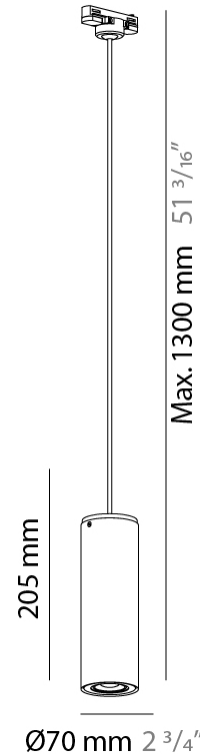

KRONN SINGLE TRACK

D96068-

base number   Finish
Options

1. To build a product code in our configurator select the specify button on the base model # product page
2. To build a manual product code on this datasheet choose from the options listed below in blue font and add the suffix to the base model #

GENERAL

Series: Kronn
Subseries: Kronn Single
Brand: Milan
Division: Design
Mounting Type: Track
Mounting Location: Ceiling
Subcategory: Pendant

PHYSICAL

Shape: Cylinder
Diameter (mm): 70
Diameter (in): 2 ³/₄
Height (mm): 205
Height (in): 8 ¹/₁₆
Max. Overall Height (mm): 1300
Max. Overall Height (in): 51 ³/₁₆
Light Distribution: Direct
Fixture Finish: CHR / MWL / MBQ
Fixture Material: Extruded Aluminum

ELECTRICAL

Number of Lamps: 1
Lamp Type: LED Retrofit
Bulb Included: Bulb Not Included
Max. Wattage Per Lamp (W): 8
Lamp Base: GU10
Input Voltage (V): 120

LED

OPTICAL

RATINGS AND CERTIFICATIONS

Certified By: Certified for North American Standards
IP rating: IP20

PROJECT	_____
TYPE	_____
SPECIFIER	_____
QUANTITY	_____
DATE	_____