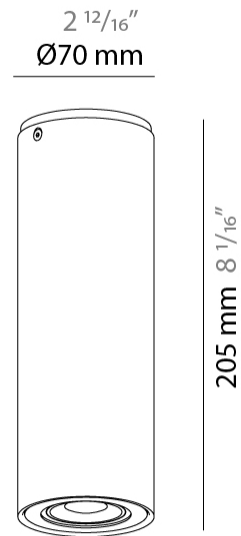

KRONN SINGLE SURFACE

D92082-

base number   Finish
Options

1. To build a product code in our configurator select the specify button on the base model # product page
2. To build a manual product code on this datasheet choose from the options listed below in blue font and add the suffix to the base model #

GENERAL

Series: Kronn
Subseries: Kronn Single
Brand: Milan
Division: Design
Mounting Type: Surface
Mounting Location: Ceiling
Subcategory: Downlight

PHYSICAL

Shape: Cylinder
Diameter (mm): 70
Diameter (in): 2 3/4
Height (mm): 205
Height (in): 8 1/16
Light Distribution: Direct
[Fixture Finish: CHR / MWL / MBQ](#)
Fixture Material: Extruded Aluminum

ELECTRICAL

Number of Lamps: 1
Lamp Type: LED Retrofit
Lamp Shape: MR16
Bulb Included: Bulb Not Included
Max. Wattage Per Lamp (W): 4
Lamp Base: GU10
Input Voltage (V): 120

LED

OPTICAL

RATINGS AND CERTIFICATIONS

Certified By: Certified for North American Standards
IP rating: IP20

PROJECT
TYPE
SPECIFIER
QUANTITY
DATE