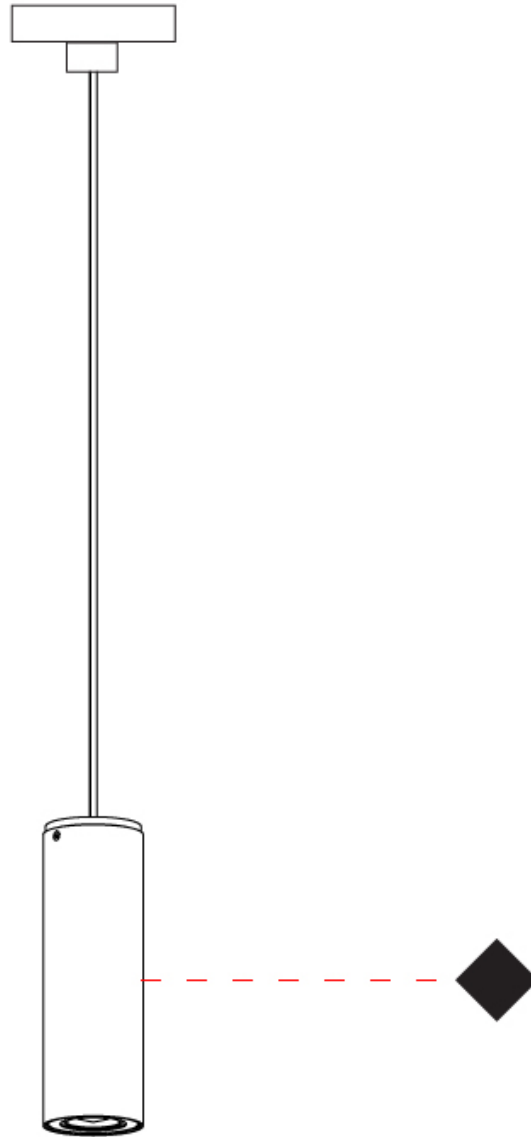

KRONN SINGLE SUSPENSION

D91130-

PROJECT

TYPE

SPECIFIER

QUANTITY

DATE