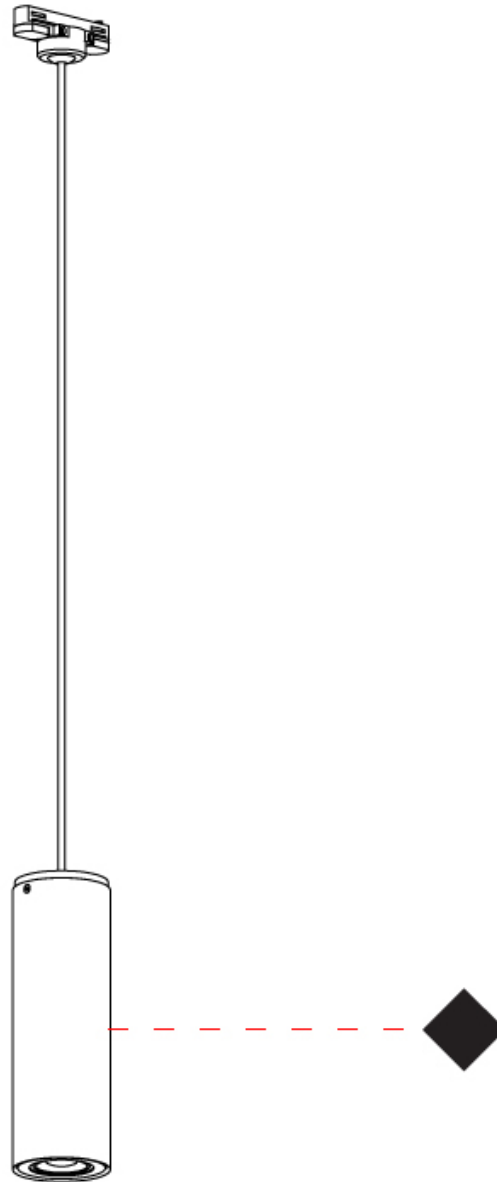

KRONN SINGLE TRACK

D96068-

PROJECT _____

TYPE _____

SPECIFIER _____

QUANTITY _____

DATE _____