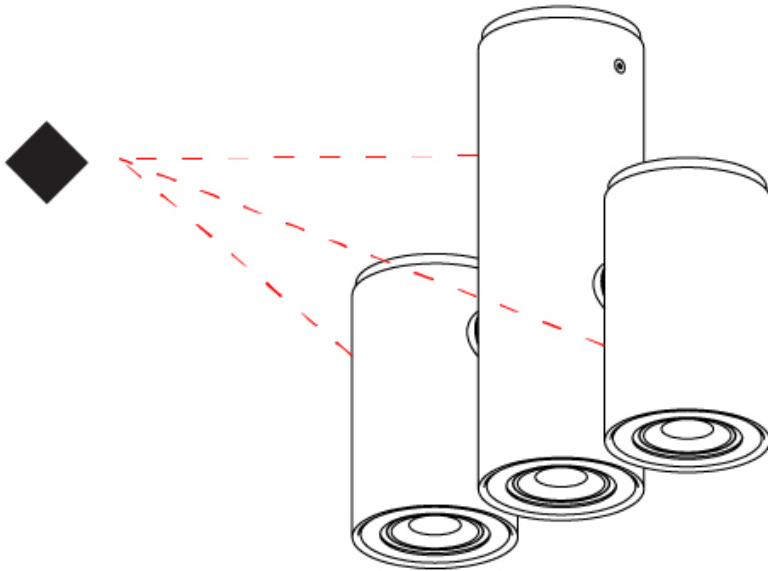

D92084-

PROJECT

TYPE

SPECIFIER

QUANTITY

DATE

D