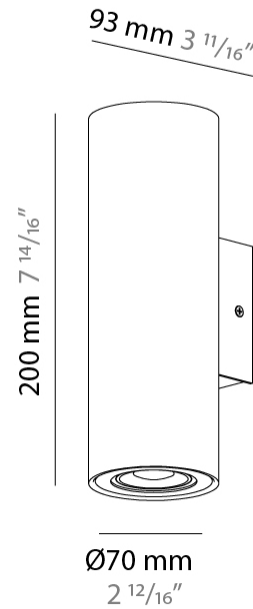

KRONN SINGLE SURFACE

D93098-

base number   Finish
Options

1. To build a product code in our configurator select the specify button on the base model # product page
2. To build a manual product code on this datasheet choose from the options listed below in blue font and add the suffix to the base model #

GENERAL

Series: Kronn
Subseries: Kronn Single
Brand: Milan
Division: Design
Mounting Type: Surface
Mounting Location: Wall
Subcategory: Up/Down Light

PHYSICAL

Shape: Cylinder
Diameter (mm): 70
Diameter (in): 2 3/4
Height (mm): 200
Depth (mm): 93
Height (in): 7 7/8
Depth (in): 3 11/16
Extension (mm): 93
Extension (in): 3 11/16
Light Distribution: Direct / Indirect
[Fixture Finish: CHR / MWL / MBQ](#)
Fixture Material: Extruded Aluminum

ELECTRICAL

Number of Lamps: 2
Lamp Type: LED Retrofit
Lamp Shape: MR16
Bulb Included: Bulb Not Included
Total Output Wattage (W): 10
Max. Wattage Per Lamp (W): 5
Lamp Base: GU10
Input Voltage (V): 120

LED

OPTICAL

RATINGS AND CERTIFICATIONS

Certified By: Certified for North American Standards
IP rating: IP20

PROJECT	_____
TYPE	_____
SPECIFIER	_____
QUANTITY	_____
DATE	_____