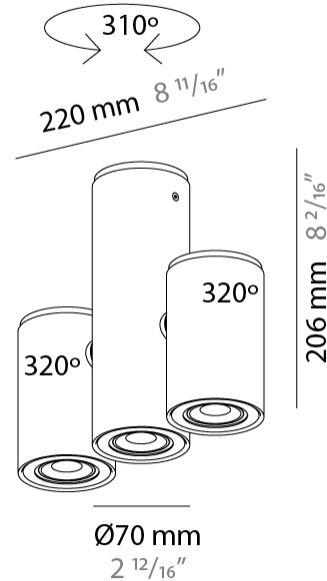

PROJECT	_____
TYPE	_____
SPECIFIER	_____
QUANTITY	_____
DATE	_____

KRONN TRIPLE SURFACE

D92084-

base number   Finish
Options

1. To build a product code in our configurator select the specify button on the base model # product page
2. To build a manual product code on this datasheet choose from the options listed below in blue font and add the suffix to the base model #

GENERAL

Series: Kronn
Subseries: Kronn Triple
Brand: Milan
Division: Design
Mounting Type: Surface
Mounting Location: Ceiling
Subcategory: Downlight

PHYSICAL

Shape: Cylinder
Diameter (mm): 70
Diameter (in): 2 3/4
Length (mm): 220
Length (in): 8 11/16
Height (mm): 206
Height (in): 8 1/6
Light Distribution: Adjustable / Direct
Fixture Finish: CHR / MWL / MBQ
Fixture Material: Extruded Aluminum

ELECTRICAL

Number of Lamps: 3
Lamp Type: LED Retrofit
Lamp Shape: MR16
Bulb Included: Bulb Not Included
Total Output Wattage (W): 12
Max. Wattage Per Lamp (W): 4
Lamp Base: GU10
Input Voltage (V): 120

LED

OPTICAL

Adjustability: Rotational 310°; Tilt 320°

RATINGS AND CERTIFICATIONS

Certified By: Certified for North American Standards
IP rating: IP20