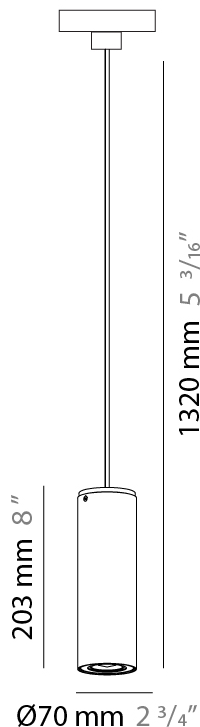

108 mm 4 1/4"