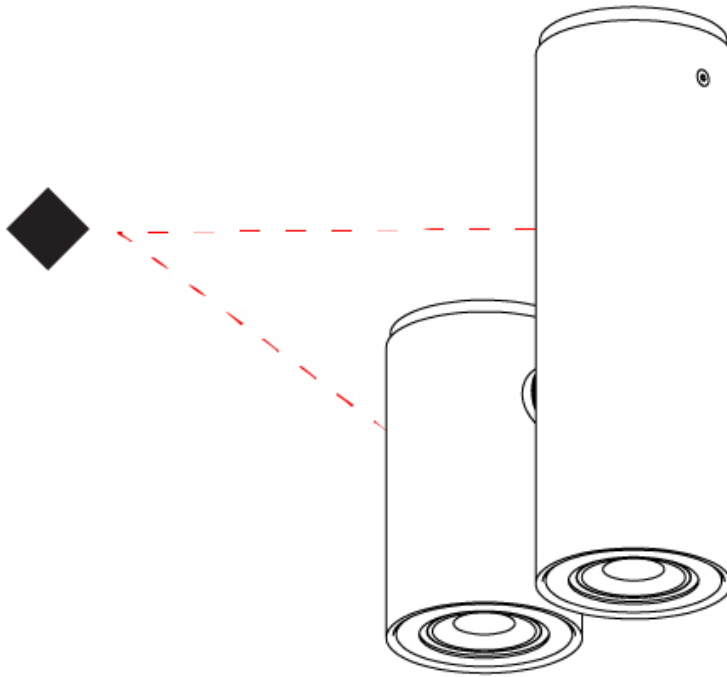

KRONN DOUBLE SURFACE

D92086-

PROJECT

TYPE

SPECIFIER

QUANTITY

DATE

D