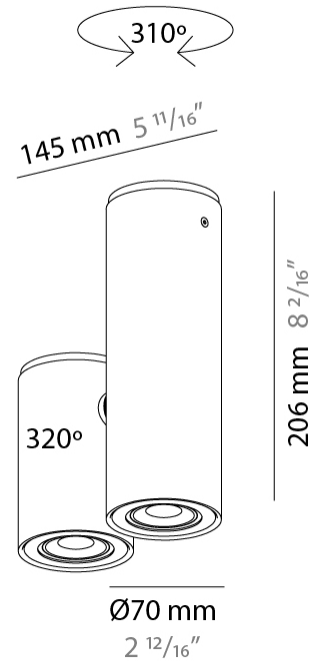

PROJECT	_____
TYPE	_____
SPECIFIER	_____
QUANTITY	_____
DATE	_____

KRONN DOUBLE SURFACE

D92086-

base number   Finish
Options

1. To build a product code in our configurator select the specify button on the base model # product page
2. To build a manual product code on this datasheet choose from the options listed below in blue font and add the suffix to the base model #

GENERAL

Series: Kronn
Subseries: Kronn Double
Brand: Milan
Division: Design
Mounting Type: Surface
Mounting Location: Ceiling
Subcategory: Downlight

PHYSICAL

Shape: Cylinder
Diameter (mm): 70
Diameter (in): 2 ¾
Length (mm): 145
Length (in): 5 11/16
Height (mm): 206
Height (in): 8 1/8
Light Distribution: Adjustable / Direct
Fixture Finish: CHR / MWL / MBQ
Fixture Material: Extruded Aluminum

ELECTRICAL

Number of Lamps: 2
Lamp Type: LED Retrofit
Lamp Shape: MR16
Bulb Included: Bulb Not Included
Total Output Wattage (W): 8
Max. Wattage Per Lamp (W): 4
Lamp Base: GU10
Input Voltage (V): 120

LED

OPTICAL

Adjustability: Rotational 310°; Tilt 320°

RATINGS AND CERTIFICATIONS

Certified By: Certified for North American Standards
IP rating: IP20