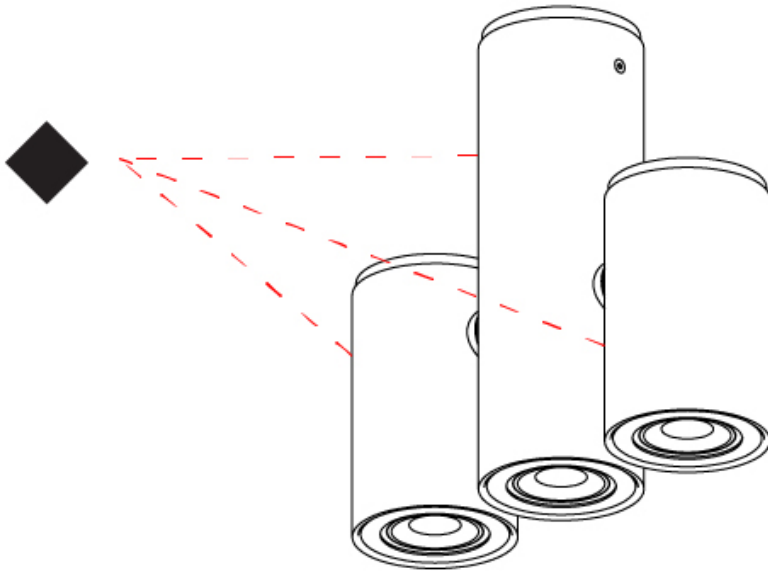

KRONN TRIPLE SURFACE

D92084-

PROJECT

TYPE

SPECIFIER

QUANTITY

DATE

D