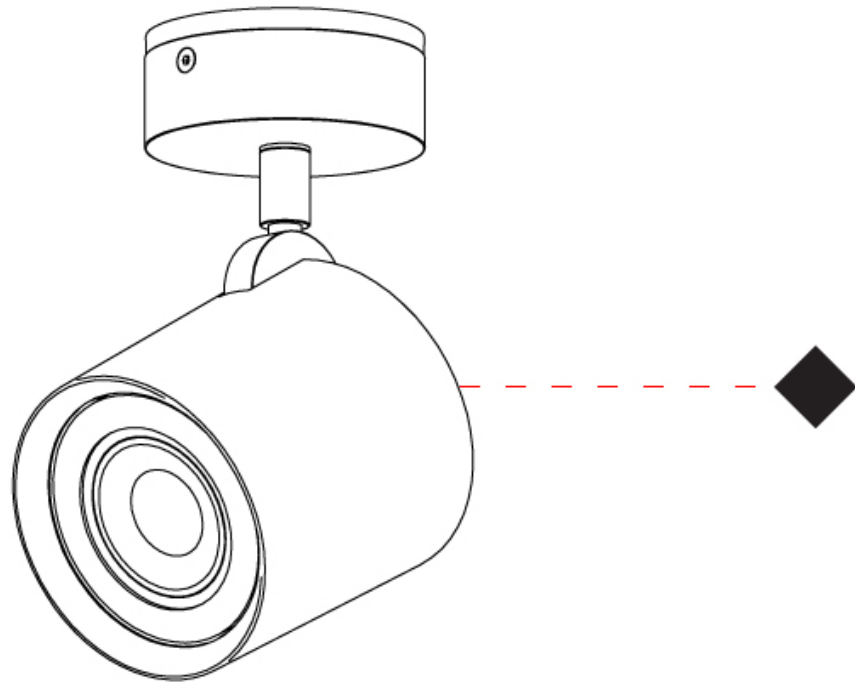

KRONN SINGLE SURFACE

D92076-

PROJECT	_____
TYPE	_____
SPECIFIER	_____
QUANTITY	_____
DATE	_____

D