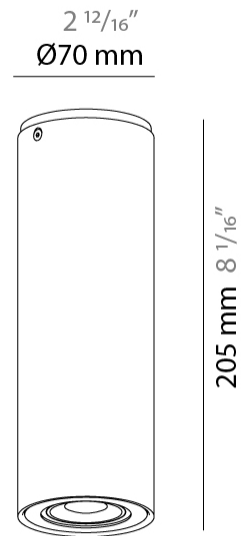

PROJECT
TYPE
SPECIFIER
QUANTITY
DATE

KRONN SINGLE SURFACE

D92082-

base number   Finish
Options

1. To build a product code in our configurator select the specify button on the base model # product page
2. To build a manual product code on this datasheet choose from the options listed below in blue font and add the suffix to the base model #

GENERAL

Series: Kronn
Subseries: Kronn Single
Brand: Milan
Division: Design
Mounting Type: Surface
Mounting Location: Ceiling
Subcategory: Downlight

PHYSICAL

Shape: Cylinder
Diameter (mm): 70
Diameter (in): 2 3/4
Height (mm): 205
Height (in): 8 1/16
Light Distribution: Direct
Fixture Finish: [CHR](#) / [MWL](#) / [MBQ](#)
Fixture Material: Extruded Aluminum

ELECTRICAL

Number of Lamps: 1
Lamp Type: LED Retrofit
Lamp Shape: MR16
Bulb Included: Bulb Not Included
Max. Wattage Per Lamp (W): 4
Lamp Base: GU10
Input Voltage (V): 120

LED

OPTICAL

RATINGS AND CERTIFICATIONS

Certified By: Certified for North American Standards
IP rating: IP20