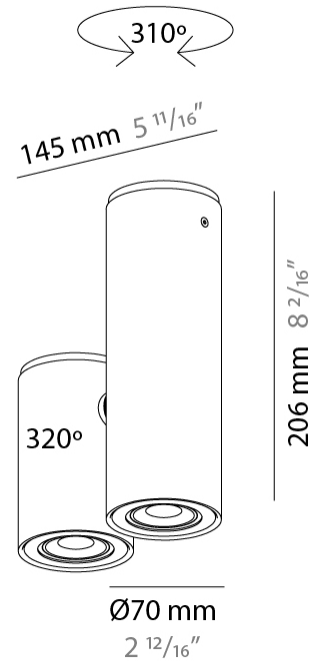

KRONN DOUBLE SURFACE

D92086-

base number   Finish
Options

PROJECT
TYPE
SPECIFIER
QUANTITY
DATE

1. To build a product code in our configurator select the specify button on the base model # product page
2. To build a manual product code on this datasheet choose from the options listed below in blue font and add the suffix to the base model #

GENERAL

Series: Kronn
Subseries: Kronn Double
Brand: Milan
Division: Design
Mounting Type: Surface
Mounting Location: Ceiling
Subcategory: Downlight

PHYSICAL

Shape: Cylinder
Diameter (mm): 70
Diameter (in): 2 ¾
Length (mm): 145
Length (in): 5 11/16
Height (mm): 206
Height (in): 8 1/8
Light Distribution: Adjustable / Direct
Fixture Finish: CHR / MWL / MBQ
Fixture Material: Extruded Aluminum

ELECTRICAL

Number of Lamps: 2
Lamp Type: LED Retrofit
Lamp Shape: MR16
Bulb Included: Bulb Not Included
Total Output Wattage (W): 8
Max. Wattage Per Lamp (W): 4
Lamp Base: GU10
Input Voltage (V): 120

LED

OPTICAL

Adjustability: Rotational 310°; Tilt 320°

RATINGS AND CERTIFICATIONS

Certified By: Certified for North American Standards
IP rating: IP20