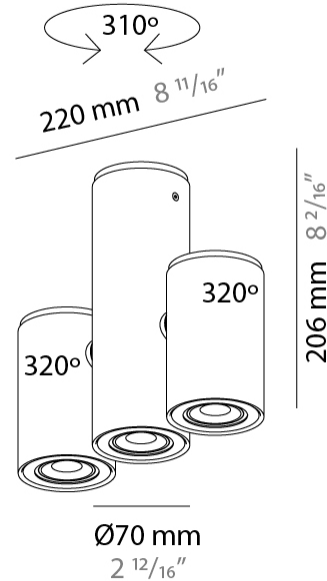

PROJECT	_____
TYPE	_____
SPECIFIER	_____
QUANTITY	_____
DATE	_____

KRONN TRIPLE SURFACE

D92084-

base number   Finish
Options

1. To build a product code in our configurator select the specify button on the base model # product page
2. To build a manual product code on this datasheet choose from the options listed below in blue font and add the suffix to the base model #

GENERAL

Series: Kronn
Subseries: Kronn Triple
Brand: Milan
Division: Design
Mounting Type: Surface
Mounting Location: Ceiling
Subcategory: Downlight

PHYSICAL

Shape: Cylinder
Diameter (mm): 70
Diameter (in): 2 ¾
Length (mm): 220
Length (in): 8 11/16
Height (mm): 206
Height (in): 8 1/8
Light Distribution: Adjustable / Direct
Fixture Finish: CHR / MWL / MBQ
Fixture Material: Extruded Aluminum

ELECTRICAL

Number of Lamps: 3
Lamp Type: LED Retrofit
Lamp Shape: MR16
Bulb Included: Bulb Not Included
Total Output Wattage (W): 12
Max. Wattage Per Lamp (W): 4
Lamp Base: GU10
Input Voltage (V): 120

LED

OPTICAL

Adjustability: Rotational 310°; Tilt 320°

RATINGS AND CERTIFICATIONS

Certified By: Certified for North American Standards
IP rating: IP20