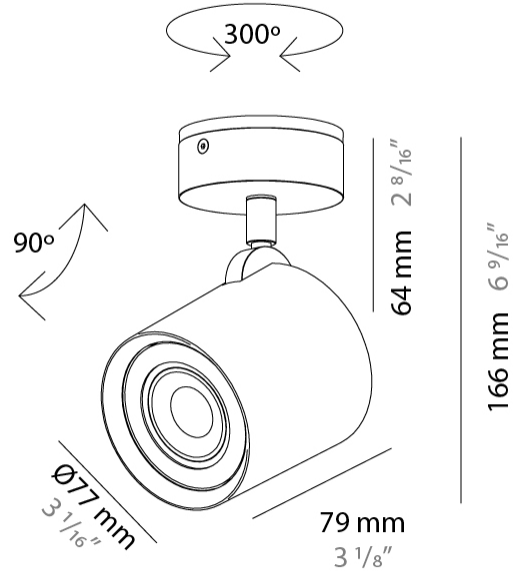

PROJECT	_____
TYPE	_____
SPECIFIER	_____
QUANTITY	_____
DATE	_____

KRONN SINGLE SURFACE

D92076-

base number   Finish
Options

1. To build a product code in our configurator select the specify button on the base model # product page
2. To build a manual product code on this datasheet choose from the options listed below in blue font and add the suffix to the base model #

GENERAL

Series: Kronn
Subseries: Kronn Single
Brand: Milan
Division: Design
Mounting Type: Surface
Mounting Location: Ceiling
Subcategory: Spots

PHYSICAL

Shape: Cylinder
Diameter (mm): 77
Diameter (in): 3 1/16
Height (mm): 79
Height (in): 3 1/8
Max. Overall Height (mm): 166
Max. Overall Height (in): 6 1/2
Light Distribution: Adjustable / Direct
Fixture Finish: CHR / MWL / MBQ
Fixture Material: Extruded Aluminum

ELECTRICAL

Number of Lamps: 1
Lamp Type: LED Retrofit
Lamp Shape: MR16
Bulb Included: Bulb Not Included
Max. Wattage Per Lamp (W): 4
Lamp Base: GU10
Input Voltage (V): 120

LED

OPTICAL

RATINGS AND CERTIFICATIONS

Certified By: Certified for North American Standards
IP rating: IP20