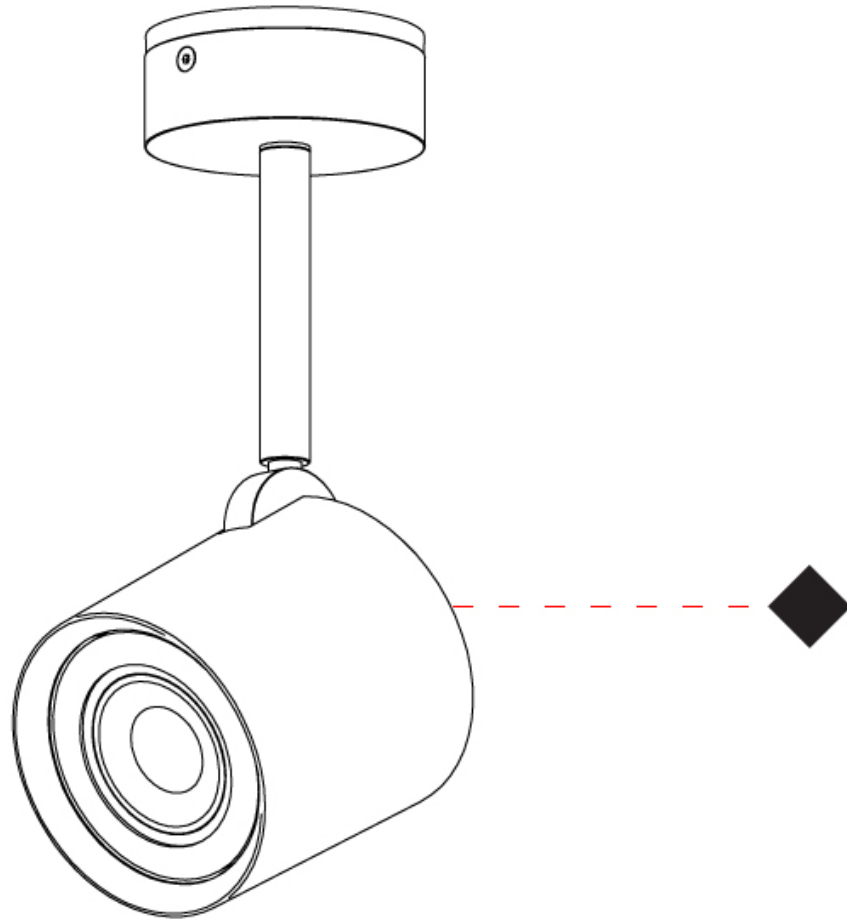

KRONN SINGLE SURFACE

D92078-

PROJECT

TYPE

SPECIFIER

QUANTITY

DATE

D