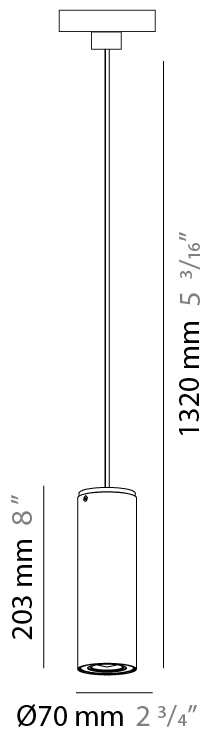

108 mm 4 1/4"