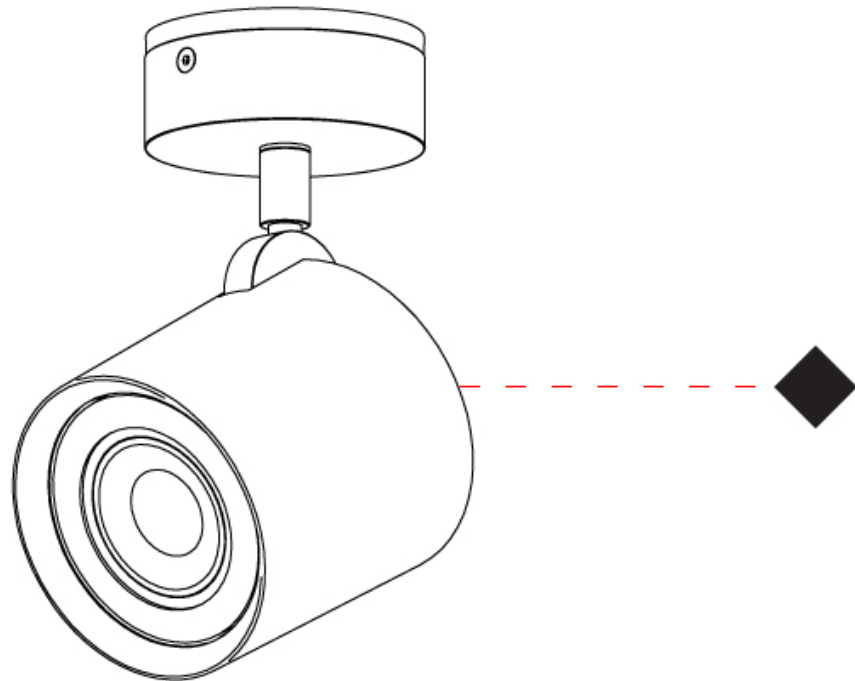

KRONN SINGLE SURFACE

D92076-

PROJECT

TYPE

SPECIFIER

QUANTITY

DATE

D