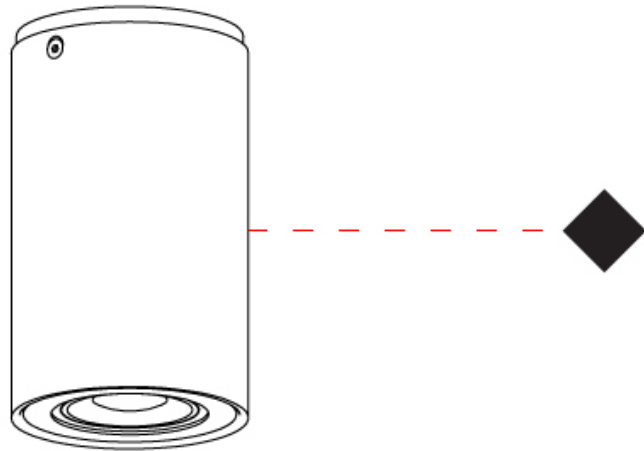

KRONN SINGLE SURFACE

D92080-

PROJECT

TYPE

SPECIFIER

QUANTITY

DATE

D