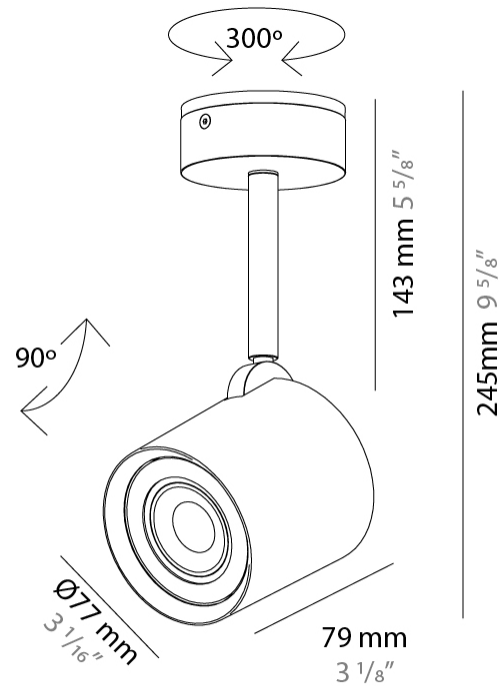

PROJECT	
TYPE	
SPECIFIER	
QUANTITY	
DATE	

KRONN SINGLE SURFACE

D92078-

base number   Finish
Options

1. To build a product code in our configurator select the specify button on the base model # product page
2. To build a manual product code on this datasheet choose from the options listed below in blue font and add the suffix to the base model #

GENERAL

Series: Kronn
Subseries: Kronn Single
Brand: Milan
Division: Design
Mounting Type: Surface
Mounting Location: Ceiling
Subcategory: Spots

PHYSICAL

Shape: Cylinder
Diameter (mm): 77
Diameter (in): 3 1/32
Length (mm): 79
Length (in): 3 1/8
Height (mm): 245
Height (in): 9 5/8
Light Distribution: Adjustable / Direct
Fixture Finish: CHR / MWL / MBQ
Fixture Material: Extruded Aluminum

ELECTRICAL

Number of Lamps: 1
Lamp Type: LED Retrofit
Bulb Included: Bulb Not Included
Max. Wattage Per Lamp (W): 5 / 75
Lamp Base: GU10
Input Voltage (V): 120

LED

OPTICAL

RATINGS AND CERTIFICATIONS

Certified By: Certified for North American Standards
IP rating: IP20