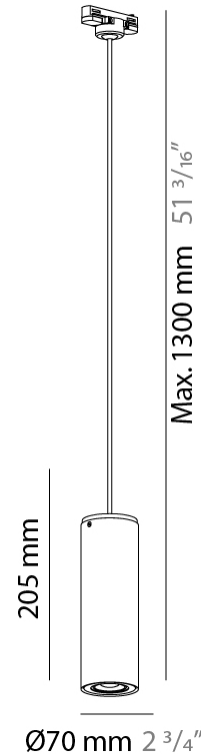

KRONN SINGLE TRACK

D96068-

base number   Finish
Options

1. To build a product code in our configurator select the specify button on the base model # product page
2. To build a manual product code on this datasheet choose from the options listed below in blue font and add the suffix to the base model #

GENERAL

Series: Kronn
Subseries: Kronn Single
Brand: Milan
Division: Design
Mounting Type: Track
Mounting Location: Ceiling
Subcategory: Pendant

PHYSICAL

Shape: Cylinder
Diameter (mm): 70
Diameter (in): 2 3/4
Height (mm): 205
Height (in): 8 1/16
Max. Overall Height (mm): 1300
Max. Overall Height (in): 51 3/16
Light Distribution: Direct
[Fixture Finish: CHR / MWL / MBQ](#)
Fixture Material: Extruded Aluminum

ELECTRICAL

Number of Lamps: 1
Lamp Type: LED Retrofit
Bulb Included: Bulb Not Included
Max. Wattage Per Lamp (W): 8
Lamp Base: GU10
Input Voltage (V): 120

LED

OPTICAL

RATINGS AND CERTIFICATIONS

Certified By: Certified for North American Standards
IP rating: IP20

PROJECT	_____
TYPE	_____
SPECIFIER	_____
QUANTITY	_____
DATE	_____