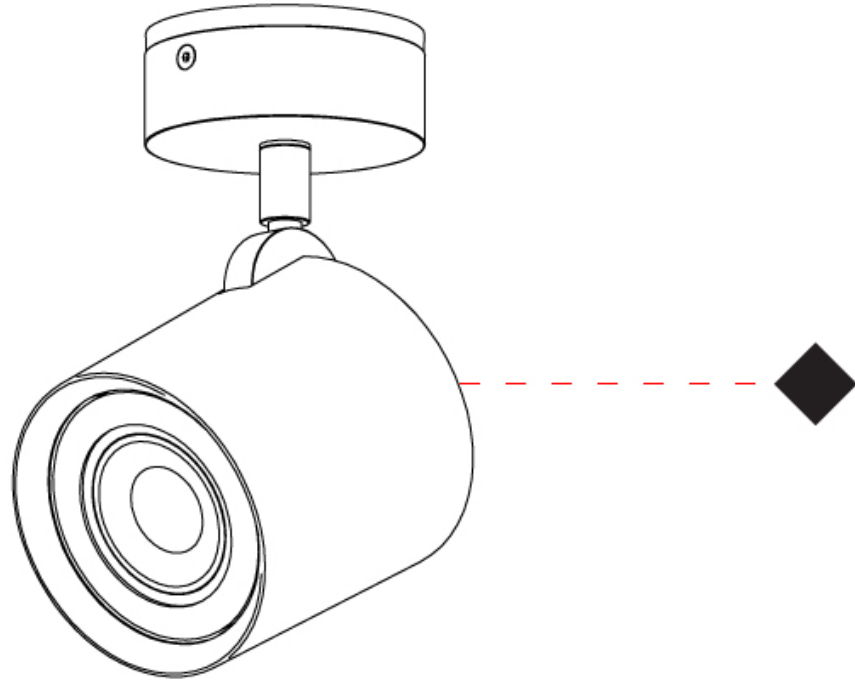

KRONN SINGLE SURFACE

D92076-

PROJECT

TYPE

SPECIFIER

QUANTITY

DATE