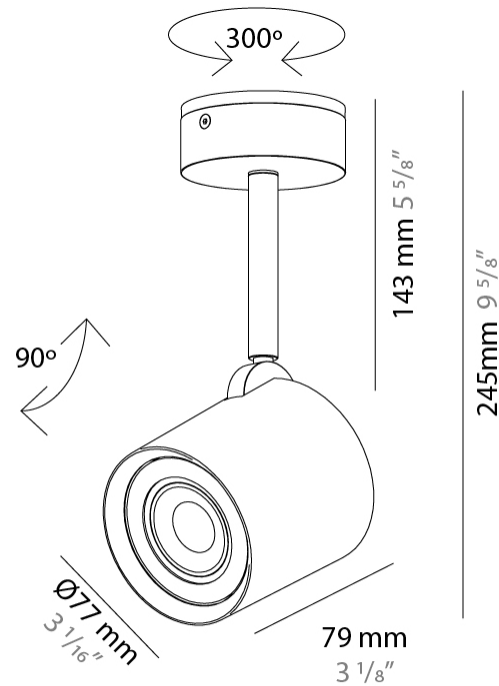

KRONN SINGLE SURFACE

D92078-

base number   Finish
Options

1. To build a product code in our configurator select the specify button on the base model # product page
2. To build a manual product code on this datasheet choose from the options listed below in blue font and add the suffix to the base model #

GENERAL

Series: Kronn
Subseries: Kronn Single
Brand: Milan
Division: Design
Mounting Type: Surface
Mounting Location: Ceiling
Subcategory: Spots

PHYSICAL

Shape: Cylinder
Diameter (mm): 77
Diameter (in): 3 1/32
Length (mm): 79
Length (in): 3 1/8
Height (mm): 245
Height (in): 9 5/8
Light Distribution: Adjustable / Direct
Fixture Finish: CHR / MWL / MBQ
Fixture Material: Extruded Aluminum

ELECTRICAL

Number of Lamps: 1
Lamp Type: LED Retrofit
Bulb Included: Bulb Not Included
Max. Wattage Per Lamp (W): 5 / 75
Lamp Base: GU10
Input Voltage (V): 120

LED

OPTICAL

RATINGS AND CERTIFICATIONS

Certified By: Certified for North American Standards
IP rating: IP20