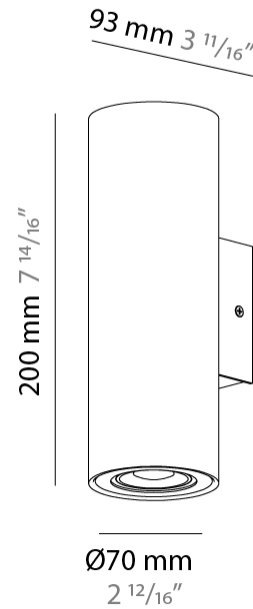

KRONN SINGLE SURFACE

D93098-

base number   Finish
Options

PROJECT	_____
TYPE	_____
SPECIFIER	_____
QUANTITY	_____
DATE	_____

1. To build a product code in our configurator select the specify button on the base model # product page
2. To build a manual product code on this datasheet choose from the options listed below in blue font and add the suffix to the base model #

GENERAL

Series: Kronn _____
Subseries: Kronn Single _____
Brand: Milan _____
Division: Design _____
Mounting Type: Surface _____
Mounting Location: Wall _____
Subcategory: Up/Down Light _____

PHYSICAL

Shape: Cylinder _____
Diameter (mm): 70 _____
Diameter (in): 2 ¾ _____
Height (mm): 200 _____
Depth (mm): 93 _____
Height (in): 7 7/8 _____
Depth (in): 3 11/16 _____
Extension (mm): 93 _____
Extension (in): 3 11/16 _____
Light Distribution: Direct / Indirect _____
[Fixture Finish: CHR / MWL / MBQ](#) _____
Fixture Material: Extruded Aluminum _____

ELECTRICAL

Number of Lamps: 2 _____
Lamp Type: LED Retrofit _____
Lamp Shape: MR16 _____
Bulb Included: Bulb Not Included _____
Total Output Wattage (W): 10 _____
Max. Wattage Per Lamp (W): 5 _____
Lamp Base: GU10 _____
Input Voltage (V): 120 _____

LED

OPTICAL

RATINGS AND CERTIFICATIONS

Certified By: Certified for North American Standards _____
IP rating: IP20 _____