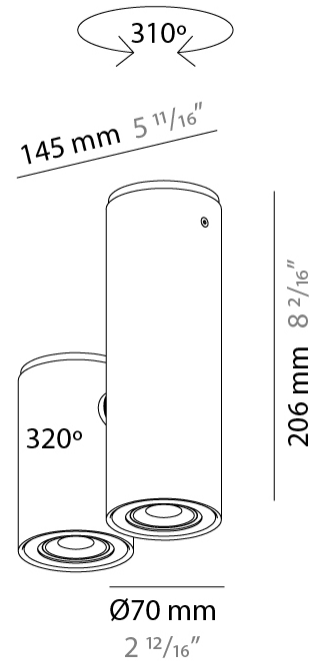

KRONN DOUBLE SURFACE

D92086-

base number   Finish
Options

PROJECT	_____
TYPE	_____
SPECIFIER	_____
QUANTITY	_____
DATE	_____

1. To build a product code in our configurator select the specify button on the base model # product page
2. To build a manual product code on this datasheet choose from the options listed below in blue font and add the suffix to the base model #

GENERAL

Series: Kronn
Subseries: Kronn Double
Brand: Milan
Division: Design
Mounting Type: Surface
Mounting Location: Ceiling
Subcategory: Downlight

PHYSICAL

Shape: Cylinder
Diameter (mm): 70
Diameter (in): 2 ¾
Length (mm): 145
Length (in): 5 11/16
Height (mm): 206
Height (in): 8 1/8
Light Distribution: Adjustable / Direct
Fixture Finish: [CHR](#) / [MWL](#) / [MBQ](#)
Fixture Material: Extruded Aluminum

ELECTRICAL

Number of Lamps: 2
Lamp Type: LED Retrofit
Lamp Shape: MR16
Bulb Included: Bulb Not Included
Total Output Wattage (W): 8
Max. Wattage Per Lamp (W): 4
Lamp Base: GU10
Input Voltage (V): 120

LED

OPTICAL

Adjustability: Rotational 310°; Tilt 320°

RATINGS AND CERTIFICATIONS

Certified By: Certified for North American Standards
IP rating: IP20