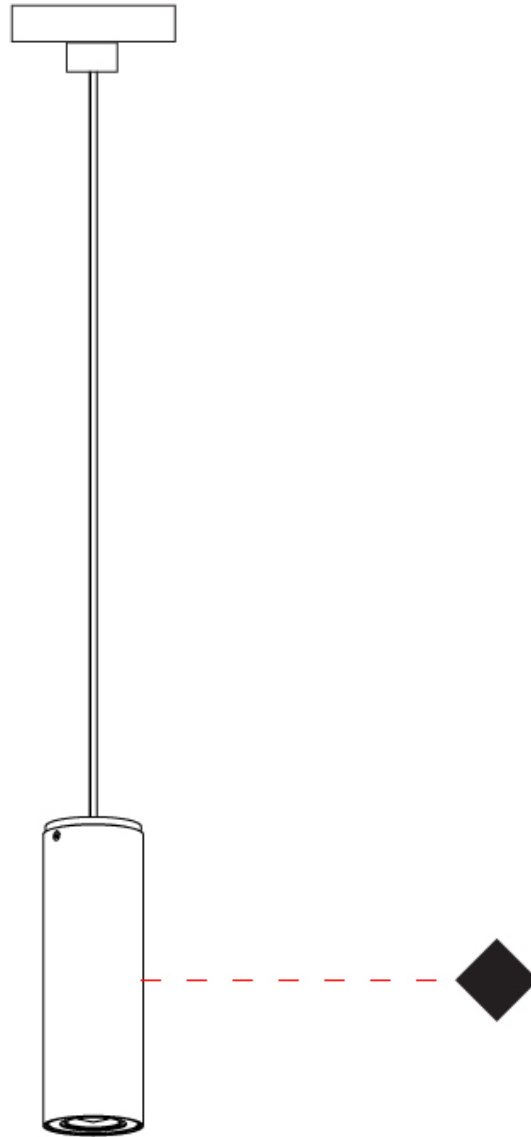

KRONN SINGLE SUSPENSION

D91130-

PROJECT	_____
TYPE	_____
SPECIFIER	_____
QUANTITY	_____
DATE	_____

D