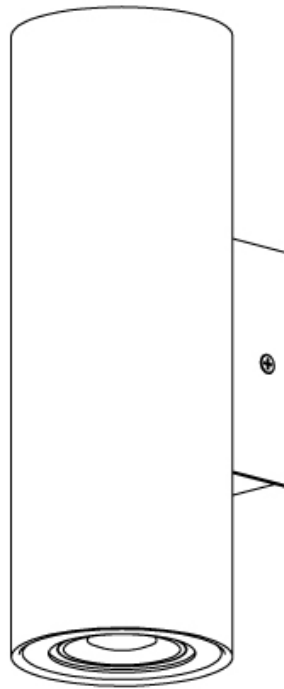

KRONN SINGLE SURFACE

D93098-

PROJECT

TYPE

SPECIFIER

QUANTITY

DATE