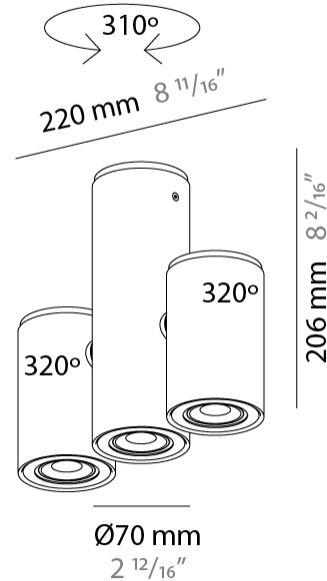

PROJECT	_____
TYPE	_____
SPECIFIER	_____
QUANTITY	_____
DATE	_____

KRONN TRIPLE SURFACE

D92084-

base number   Finish
Options

1. To build a product code in our configurator select the specify button on the base model # product page
2. To build a manual product code on this datasheet choose from the options listed below in blue font and add the suffix to the base model #

GENERAL

Series: Kronn
Subseries: Kronn Triple
Brand: Milan
Division: Design
Mounting Type: Surface
Mounting Location: Ceiling
Subcategory: Downlight

PHYSICAL

Shape: Cylinder
Diameter (mm): 70
Diameter (in): 2 3/4
Length (mm): 220
Length (in): 8 11/16
Height (mm): 206
Height (in): 8 1/8
Light Distribution: Adjustable / Direct
Fixture Finish: CHR / MWL / MBQ
Fixture Material: Extruded Aluminum

ELECTRICAL

Number of Lamps: 3
Lamp Type: LED Retrofit
Lamp Shape: MR16
Bulb Included: Bulb Not Included
Total Output Wattage (W): 12
Max. Wattage Per Lamp (W): 4
Lamp Base: GU10
Input Voltage (V): 120

LED

OPTICAL

Adjustability: Rotational 310°; Tilt 320°

RATINGS AND CERTIFICATIONS

Certified By: Certified for North American Standards
IP rating: IP20