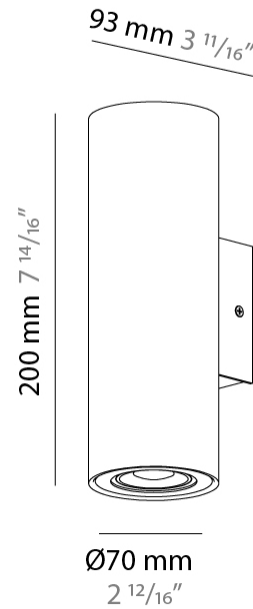

KRONN SINGLE SURFACE

D93098-

base number   Finish
Options

PROJECT	_____
TYPE	_____
SPECIFIER	_____
QUANTITY	_____
DATE	_____

1. To build a product code in our configurator select the specify button on the base model # product page
2. To build a manual product code on this datasheet choose from the options listed below in blue font and add the suffix to the base model #

GENERAL

Series: Kronn _____
Subseries: Kronn Single _____
Brand: Milan _____
Division: Design _____
Mounting Type: Surface _____
Mounting Location: Wall _____
Subcategory: Up/Down Light _____

PHYSICAL

Shape: Cylinder _____
Diameter (mm): 70 _____
Diameter (in): 2 3/4 _____
Height (mm): 200 _____
Depth (mm): 93 _____
Height (in): 7 7/8 _____
Depth (in): 3 11/16 _____
Extension (mm): 93 _____
Extension (in): 3 11/16 _____
Light Distribution: Direct / Indirect _____
Fixture Finish: [CHR](#) / [MWL](#) / [MBQ](#) _____
Fixture Material: Extruded Aluminum _____

ELECTRICAL

Number of Lamps: 2 _____
Lamp Type: LED Retrofit _____
Lamp Shape: MR16 _____
Bulb Included: Bulb Not Included _____
Total Output Wattage (W): 10 _____
Max. Wattage Per Lamp (W): 5 _____
Lamp Base: GU10 _____
Input Voltage (V): 120 _____

LED

OPTICAL

RATINGS AND CERTIFICATIONS

Certified By: Certified for North American Standards _____
IP rating: IP20 _____