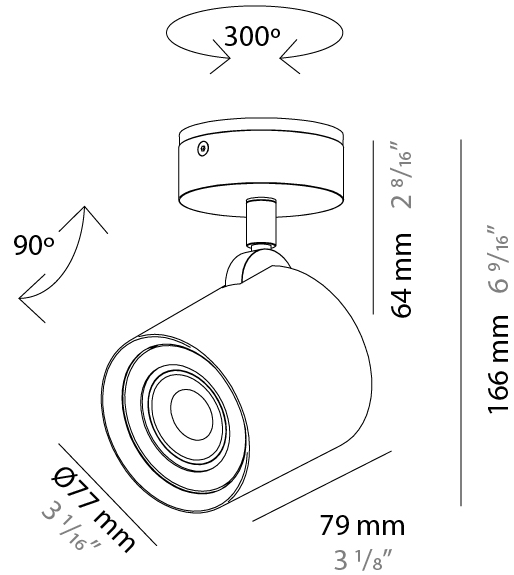

PROJECT	
TYPE	
SPECIFIER	
QUANTITY	
DATE	

KRONN SINGLE SURFACE

D92076-

base number   Finish
Options

1. To build a product code in our configurator select the specify button on the base model # product page
2. To build a manual product code on this datasheet choose from the options listed below in blue font and add the suffix to the base model #

GENERAL

Series: Kronn
Subseries: Kronn Single
Partner: Milan
Division: Design
Installation: Surface
Product Type: Spots
Mounting Location: Ceiling
Light Distribution: Adjustable

PHYSICAL

Aperture Sizes - Downlights: 3"
Shape: Cylinder
Diameter (mm): 77
Diameter (in): 3 1/16"
Height (mm): 79
Height (in): 3 1/8"
Max. Overall Height (mm): 166
Max. Overall Height (in): 6 1/2"
Fixture Finish: CHR / MWL / MBQ
Fixture Material: Extruded Aluminum

ELECTRICAL

Number of Lamps: 1
Lamp Type: LED Retrofit
Lamp Shape: MR16
Bulb Included: Bulb Not Included
Max. Wattage Per Lamp (W): 4
Lamp Base: GU10
Input Voltage (V): 120

LED

OPTICAL

RATINGS AND CERTIFICATIONS

Certified By: Certified for North American Standards
IP rating: IP20