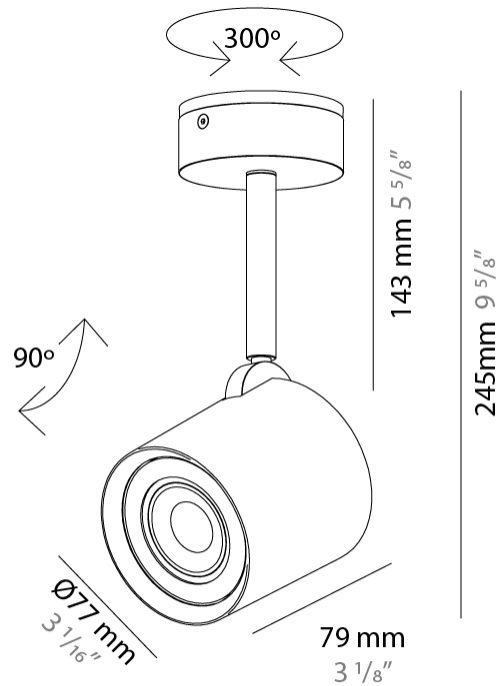

PROJECT	
TYPE	
SPECIFIER	
QUANTITY	
DATE	

KRONN SINGLE SURFACE

D92078-

base number   Finish
Options

1. To build a product code in our configurator select the specify button on the base model # product page
2. To build a manual product code on this datasheet choose from the options listed below in blue font and add the suffix to the base model #

GENERAL

Series: Kronn
Subseries: Kronn Single
Partner: Milan
Division: Design
Installation: Surface
Product Type: Spots
Mounting Location: Ceiling
Light Distribution: Adjustable

PHYSICAL

Aperture Sizes - Downlights: 3"
Shape: Cylinder
Diameter (mm): 77
Diameter (in): 3 1/2"
Length (mm): 79
Length (in): 3 1/8"
Height (mm): 245
Height (in): 9 5/8"
Fixture Finish: [CHR / MWL / MBQ](#)
Fixture Material: Extruded Aluminum

ELECTRICAL

Number of Lamps: 1
Lamp Type: LED Retrofit
Bulb Included: Bulb Not Included
Max. Wattage Per Lamp (W): 5 / 75
Lamp Base: GU10
Input Voltage (V): 120

LED

OPTICAL

RATINGS AND CERTIFICATIONS

Certified By: Certified for North American Standards
IP rating: IP20